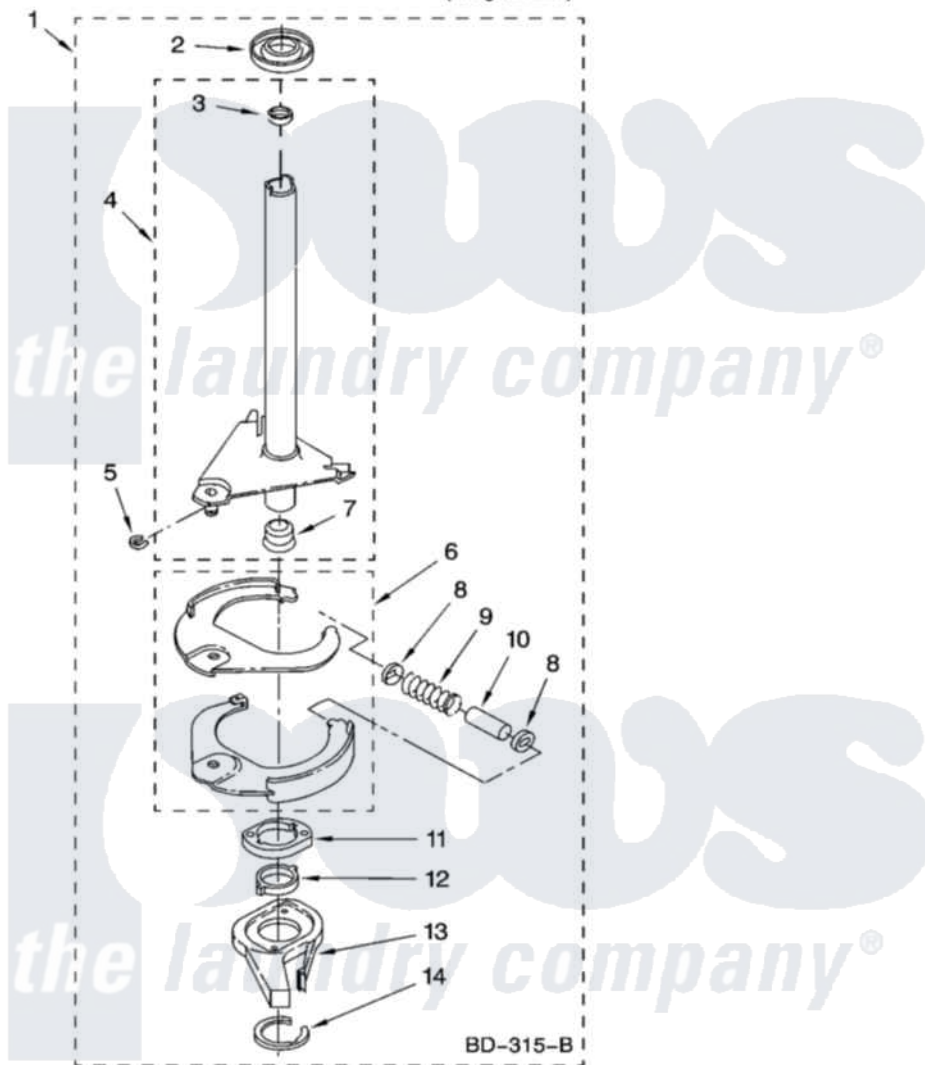

Whirlpool LSB6200PQ1 07 - BRAKE AND DRIVE TUBE PARTS

BRAKE AND DRIVE TUBE PARTS

For Model: LSB6200PQ1
(Designer White)

8180635

11

Whirlpool Residential Whirlpool LSB6200PQ1 Washer Parts Parts Diagram 07 - BRAKE AND DRIVE TUBE PARTS

Click on the part number to view part

Item	Original Part Number	Replaced By	Status	Part Description
1	388952	285792		Basketdrive
2	62658			Ring, Thrust
3	356427			Seal, Spin Pinion
4	64027	64208		Tube-Spin
5	64035	W10083190		Ring, Retaining
6	64232	285438		Shoe-Brake
7	62703	8546462		"T" Bearing, Spin Tube
8	3353956	285658		Sleeve
9	387806		Not Available	Spring, Brake
10	3355360	285658		Sleeve
11	661516	8546461		Cam, Brake Release
12	63022			Sleeve, Cam
13	64194	285790		Lining
14	90368	W10083200		Ring, Retaining
"	N/A		Not Available	FOLLOWING PARTS NOT ILLUSTRATED
"	285208			Lubricant