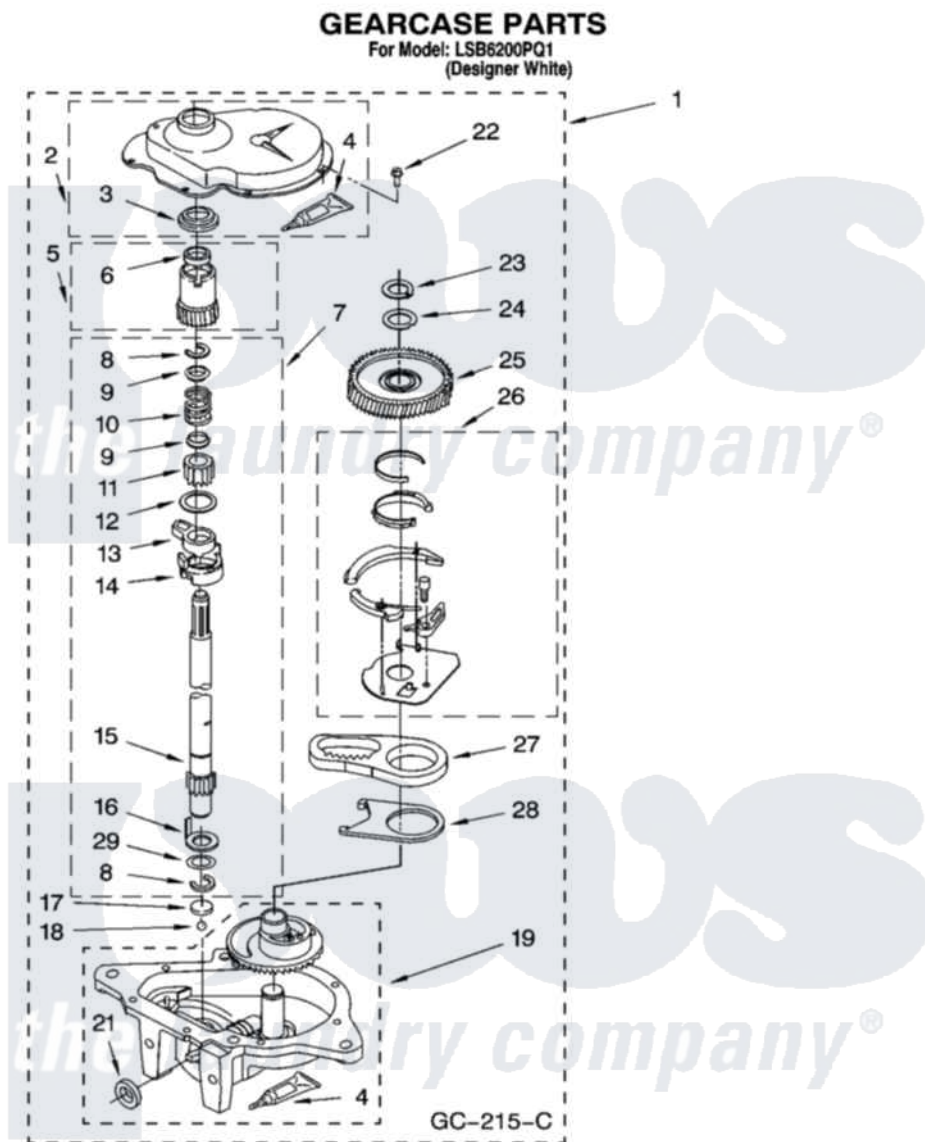

Whirlpool LSB6200PQ1 08 - GEARCASE PARTS

12

8180635

Whirlpool Residential Whirlpool LSB6200PQ1 Washer Parts Parts Diagram 08 - GEARCASE PARTS
Click on the part number to view part

Item	Original Part Number	Replaced By	Status	Part Description
1	3360630	3360629		Gearcase
2	285202			Cover, Gearcase
3	3349985			Seal, Gearcase Cover
4	285195			Sealer Sealer, Gasket
5	63320	285362		Gear and Pinion
6	356427			Seal, Spin Pinion
7	389387			Shaft, Agitator
8	90369		Not Available	Ring, Retaining (2)
9	62677			Retainer, Spring
10	62676			Spring, Agitator
11	63273	285509		Shaft, Agitator
12	62619			Washer, Agitator Gear
13	62580	285206		Cam-Agitator
14	62581	285206		Cam-Agitator
15	285509			Shaft, Agitator
16	62618			Washer, Cam Thrust

17	16018	285205	Bearing
18	85529	285205	Bearing
19	389230	285515	Gearcase
21	285352		Seal Kit, Thrust Plug
22	3351614		Screw, Gearcase Cover Mounting
23	3362552	285765	Ring-Retr
24	285735	285766	Washer Kit, Thrust
25	62570	285362	Gear and Pinon
26	388253	999516	Shelf-Glas
27	3349296	8546456	Rack, Connecting
28	62621		Actuator, Shift
29	388815		Washer, Intermediate 1 3976263 Miscellaneous Parts Bag 2 3976300 Washer, Inlet Hose 3 3366913 Clamp, Hose