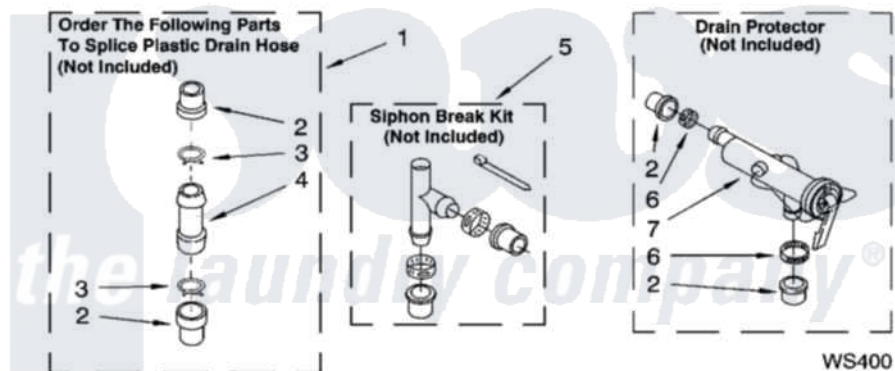

Whirlpool LSB6200PQ1 09 - WATER SYSTEM PARTS, MISCELLANEOUS PARTS, OPTIONAL PARTS (NOT INCLUDED)

WATER SYSTEM PARTS

For Model: LSB6200PQ1
(Designer White)

8190635

13

Whirlpool [Residential Whirlpool LSB6200PQ1 Washer Parts](#) Parts Diagram 09 - WATER SYSTEM PARTS, MISCELLANEOUS PARTS, OPTIONAL PARTS (NOT INCLUDED)

[Click on the part number to view part](#)

Item	Original Part Number	Replaced By	Status	Part Description
1	285442			Water System Parts
2	285321			Water System Parts
3	370447	285655		Clamp, Hose
4	16272			Connector, Straight
5	285320			Water System Parts
6	65349	285655		Clamp, Hose
7	367031			Water System Parts
1	3957361			Miscellaneous Parts Bag
2	3976300	16123		Washer Inlet-Hose Miscellaneous Parts Must be Ordered Separately.
3	3359452			Nut, Lock
4	389102	W10001130		Foot, Leveling
	72017			Paint, Touch-Up
"	350938			Paint, Pressurized Spray B