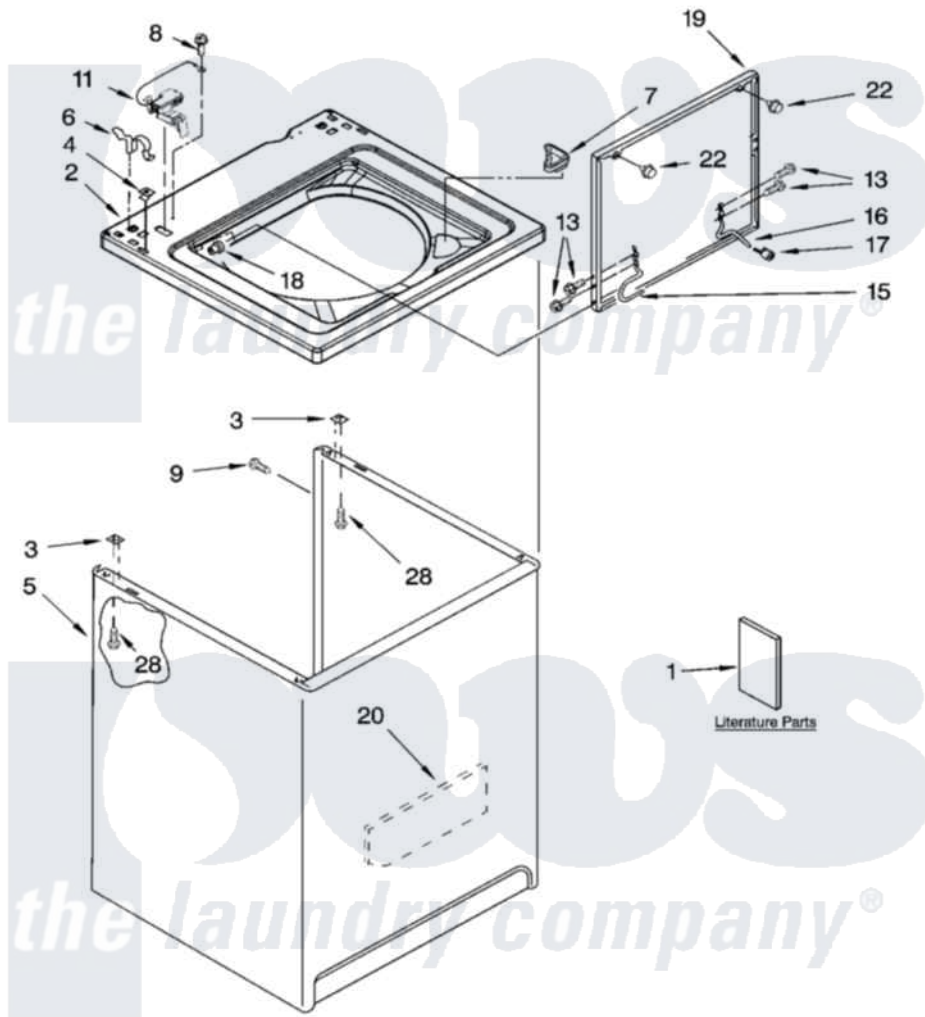

Whirlpool LSB6200PQ2 01 - TOP AND CABINET PARTS

TOP AND CABINET PARTS

For Model: LSB6200PQ2
(Designer White)

AUTOMATIC
WASHER

10-05 Litho in U.S.A. (drd)

1

Part No. 8180892

[Whirlpool Residential Whirlpool LSB6200PQ2 Washer Parts](#) Parts Diagram 01 - TOP AND CABINET PARTS

[Click on the part number to view part](#)

Item	Original Part Number	Replaced By	Status	Part Description
1	3958075		Not Available	Installation Instructions
"	3955907		Not Available	Feature Sheet
"	8578232		Not Available	Use & Care Guide
"	3957455		Not Available	Energy Guide
"	8557303		Not Available	Wiring Diagram
"	N/A		Not Available	Following May Be Purchased DO-IT-YOURSELF REPAIR MANUALS
"	4313896			Do-It-Yourself Repair Manuals
2	8318064			Top
3	62750			Spacer, Cabinet To Top (4)
4	357213			Nut, Push-In
5	63424			Cabinet
6	62780			Clip, Top And Cabinet And Rear Panel
7	3362952			Dispenser, Bleach
8	3351614			Screw, Gearcase Cover Mounting

9	3357011	308685	Side Trim)
11	8318084		Switch, Lid
13	3351355	W10119828	Screw, Lid Hinge Mounting
15	8318088		Hinge, Lid
16	54583		Hinge, Lid
17	19119		Bumper, Lid Hinge
18	21258		Bearing, Lid Hinge
19	8542387	W10193857	Lid
20	3976348		Absorber, Sound
22	9724509		Bumper, Lid
28	3390631		Screw, 10-16 X 3/8