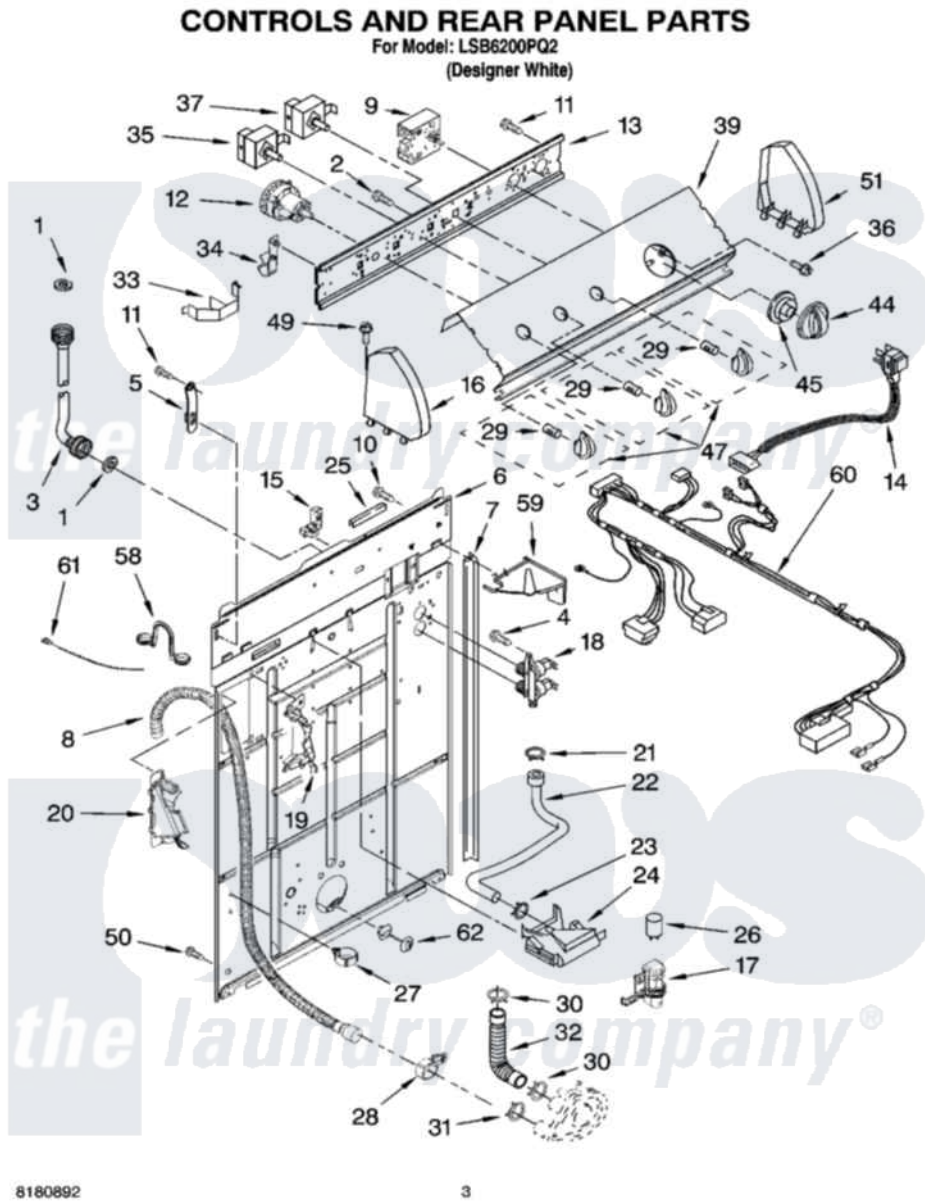

Whirlpool LSB6200PQ2 02 - CONTROLS AND REAR PANEL PARTS

8180892

3

Whirlpool Residential Whirlpool LSB6200PQ2 Washer Parts Parts Diagram 02 - CONTROLS AND REAR PANEL PARTS
Click on the part number to view part

Item	Original Part Number	Replaced By	Status	Part Description
1	3976300	16123		Washer Inlet-Hose Miscellaneous Parts Must be Ordered Separately.
2	3400073			Screw, Ground
3	8571377	89503		Hose-Inlet
"	8571378	89503		Hose-Inlet
4	9740848			Screw, Mixing Valve Mounting
5	8568314			Strap, Console
6	8318015			Panel, Rear
7	62747			Pad, Rear Panel
8	8559373	W10096921		Drain Hose Assembly
9	8557301			Timer, Control
10	3351614			Screw, Gearcase Cover Mounting
11	90767			Screw, 8A X 3/8 HeX Washer Head Tapping
12	3366847	W10337780		Switch-WL
13	3948608			Bracket, Control