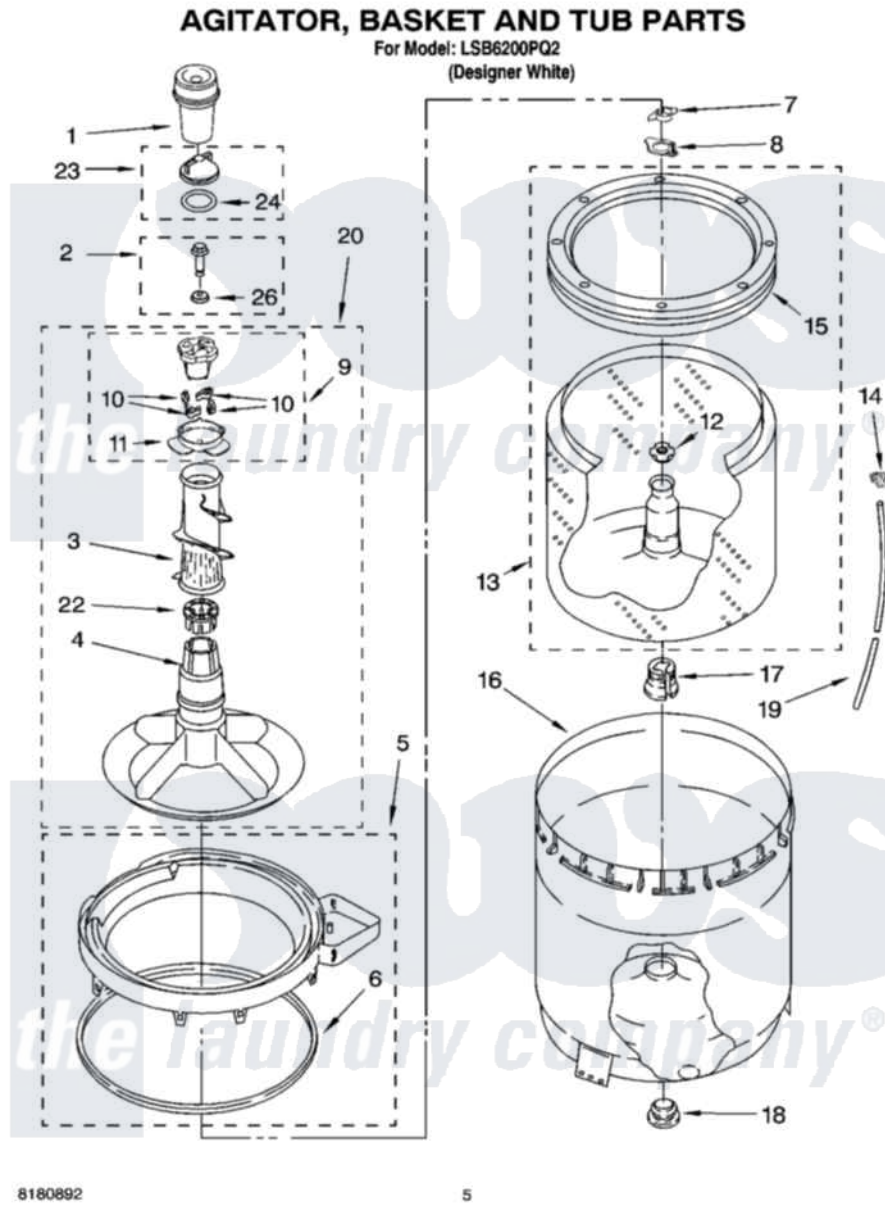

Whirlpool LSB6200PQ2 03 - AGITATOR, BASKET AND TUB PARTS

8180892

5

Whirlpool Residential Whirlpool LSB6200PQ2 Washer Parts Parts Diagram 03 - AGITATOR, BASKET AND TUB PARTS

[Click on the part number to view part](#)

Item	Original Part Number	Replaced By	Status	Part Description
1	63580			Dispenser, Fabric Softener
2	358237			Screw And Washer
3	3363003			Mover, Clothes
4	3951632			Agitator
5	8528150	W10445870		Ring-Tub
6	3976308			Gasket, Tub Ring
7	3354845			Clip, Agitator
8	8543666			Washer, Agitator
9	3951682	285809		Cam-Agitator
10	3366877	80040		Dog-Agitator
11	3952374			Bearing, Driven Cam
12	21366			Nut, Spanner
13	8526016	W10389328		Clothes Container, Assembly
14	2219077			Clip, Pressure Switch Hose
15	8519788	387240		Ring, Balance
16	63849			Strain Relief, Power Cord

17	389140		Tub Block, Basket Drive
18	383727		Gasket, Centerpodt
19	3347780	353244	Hose, Pressure Switch
20	3951744		Agitator Assembly
22	3951608		Spacer, Thrust
23	3354733	W10074580	Cap, Barrier
24	3348855	W10072840	Fabric Softener
26	3949550		Washer