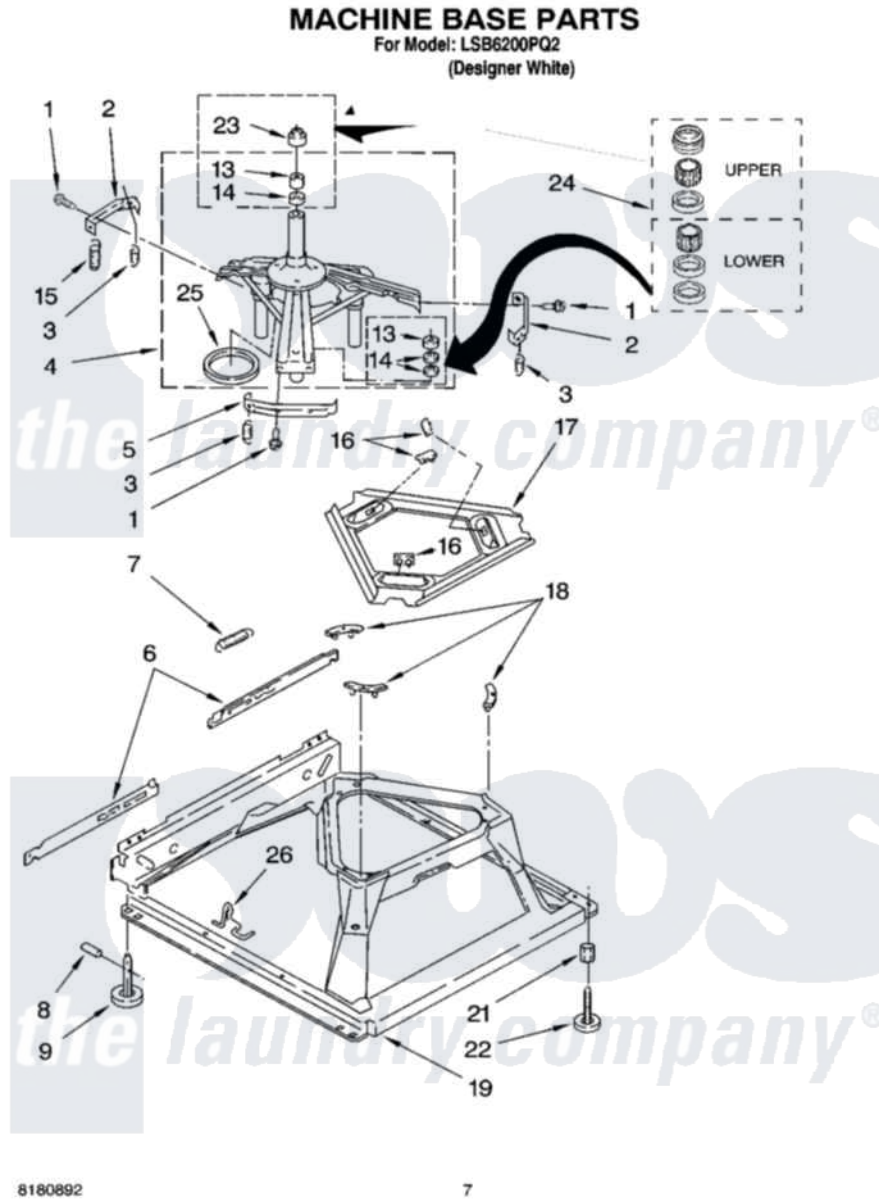

Whirlpool LSB6200PQ2 04 - MACHINE BASE PARTS

Whirlpool [Residential Whirlpool LSB6200PQ2 Washer Parts](#) Parts Diagram 04 - MACHINE BASE PARTS
Click on the part number to view part

Item	Original Part Number	Replaced By	Status	Part Description
1	3400076			Screw, Bracket Mounting
2	64067			Bracket, Spring Outer
3	63907			Spring, Suspension
4	8575214	280184		Support
5	64065			Bracket, Spring Outer
6	63466			Link, Leveling Mechanism
7	62597	8316845		Spring
8	62837			Pin, Knurled
9	62596	285244		Feet-Leveling
13	3347047	8546455		Bearing, Centerpost
14	357409	359449		Seal, Agitator Shaft
15	388492	W10250667		Spring, Counterweight
16	62568	285219		Pad
17	3946509			Plate, Suspension
18	3363660	285744		Pad
19	3946512	285771		Base

21	3359452		Nut, Lock
22	389102	W10001130	Foot, Leveling
23	8577376		Seal, Centerpost
24	285203		Centerpost Bearing Kit
25	63134		Ring, Sound Deadening
26	63806	W10145155	Retainer, Suspension Spring