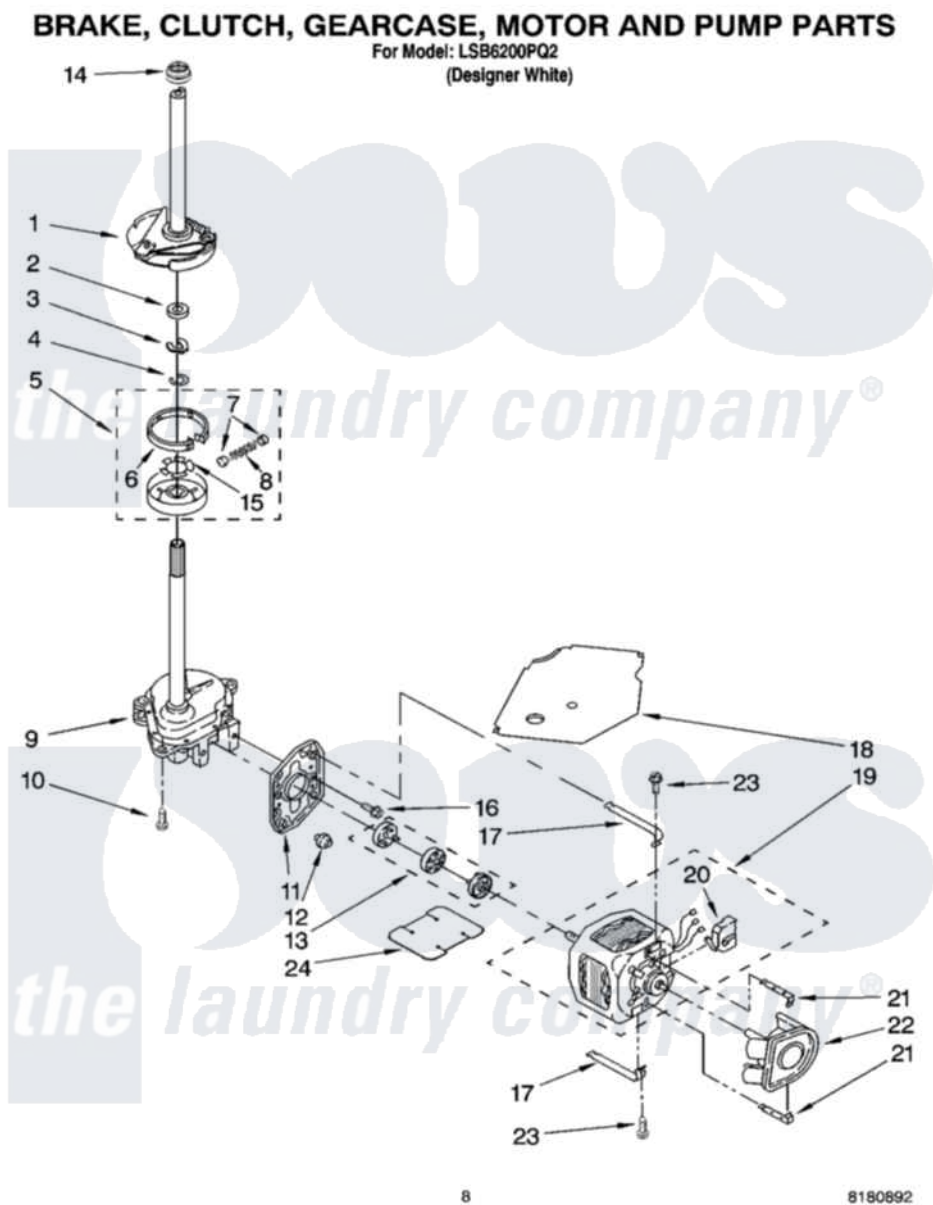

Whirlpool LSB6200PQ2 05 - BRAKE, CLUTCH, GEARCASE, MOTOR AND PUMP PARTS

Whirlpool [Residential Whirlpool LSB6200PQ2 Washer Parts](#) Parts Diagram 05 - BRAKE, CLUTCH, GEARCASE, MOTOR AND PUMP PARTS
Click on the part number to view part

Item	Original Part Number	Replaced By	Status	Part Description
1	388952	285792		Basketdrive
2	63292			Washer, Spin Tube Thrust
3	62697	W10080230		Ring, Spin Tube Support
4	63283	285353		Ring
5	3951311	285785		Clutch
6	3951308	285790		Lining
7	62646			Cap, Clutch Spring
8	3946792			Spring And Damper Assembly
9	3360630	3360629		Gearcase
10	3357334	3400516		Screw Anti-Rattle
11	62611			Plate, Motor Mount To Gearcase
12	62691			Grommet, Motor
13	285753	285753A		Coupling
14	8577374			Seal, Centerpost

15	3355454		Clip, Main Drive
16	3400516		Screw Anti-Rattle
17	3349637	W10086010	Retainer, Motor
18	3362089		Shield, Tub To Motor
19	8528157	661600	Motor, Main Drive
20	3952056		Switch, Main Drive Motor
21	8546127		Retainer, Pump
22	3363394		Pump
23	3387485	273556	Screw, 10-16 X 5/8
24	3946532		Shield, Motor