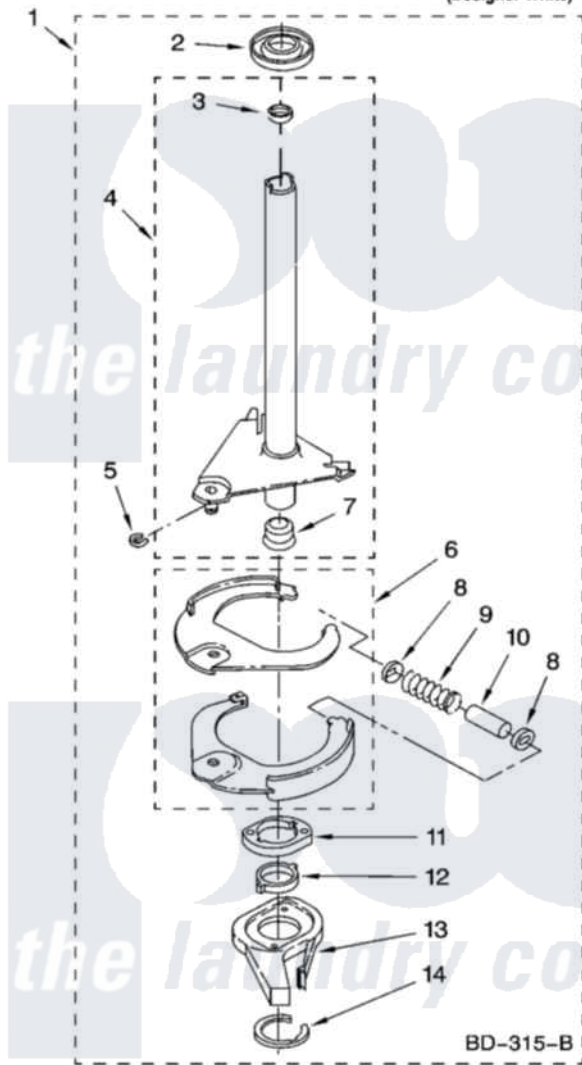

Whirlpool LSB6200PQ2 07 - BRAKE AND DRIVE TUBE PARTS

BRAKE AND DRIVE TUBE PARTS

For Model: LSB6200PQ2
(Designer White)

8180892

11

Whirlpool Residential Whirlpool LSB6200PQ2 Washer Parts Parts Diagram 07 - BRAKE AND DRIVE TUBE PARTS

Click on the part number to view part

Item	Original Part Number	Replaced By	Status	Part Description
1	388952	285792		Basketdrive
2	62658			Ring, Thrust
3	356427			Seal, Spin Pinion
4	64027	64208		Tube-Spin
5	64035	W10083190		Ring, Retaining
6	64232	285438		Shoe-Brake
7	62703	8546462		"T" Bearing, Spin Tube
8	3353956	285658		Sleeve
9	387806		Not Available	Spring, Brake
10	3355360	285658		Sleeve
11	661516	8546461		Cam, Brake Release
12	63022			Sleeve, Cam
13	64194	285790		Lining
14	90368	W10083200		Ring, Retaining
"	N/A		Not Available	FOLLOWING PARTS NOT ILLUSTRATED
"	285208			Lubricant