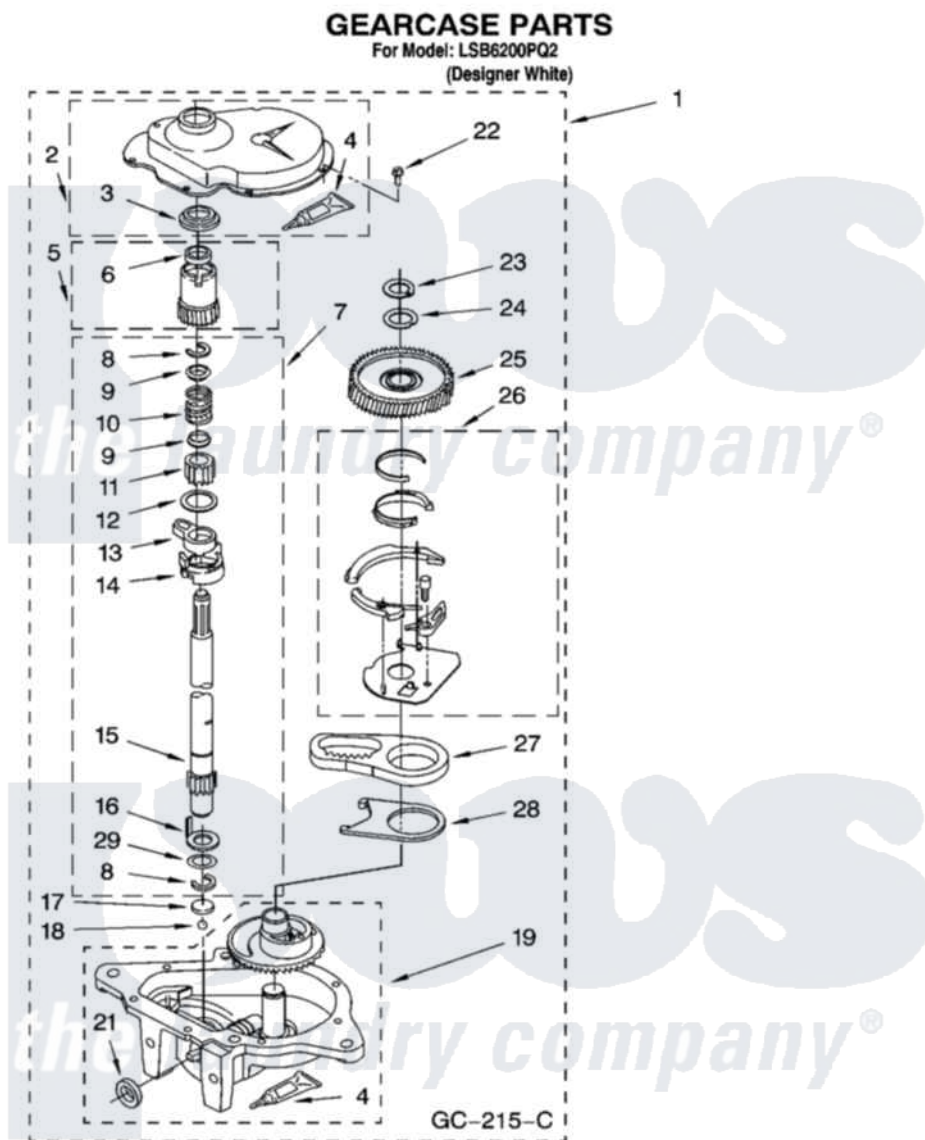

Whirlpool LSB6200PQ2 08 - GEARCASE PARTS

12

8180892

Whirlpool [Residential Whirlpool LSB6200PQ2 Washer Parts](#) Parts Diagram 08 - GEARCASE PARTS
Click on the part number to view part

Item	Original Part Number	Replaced By	Status	Part Description
1	3360630	3360629		Gearcase
2	285202			Cover, Gearcase
3	3349985			Seal, Gearcase Cover
4	285195			Sealer Sealer, Gasket
5	63320	285362		Gear and Pinion
6	356427			Seal, Spin Pinion
7	389387			Shaft, Agitator
8	90369		Not Available	Ring, Retaining (2)
9	62677			Retainer, Spring
10	62676			Spring, Agitator
11	63273	285509		Shaft, Agitator
12	62619			Washer, Agitator Gear
13	62580	285206		Cam-Agitator
14	62581	285206		Cam-Agitator
15	285509			Shaft, Agitator
16	62618			Washer, Cam Thrust

17	16018	285205	Bearing
18	85529	285205	Bearing
19	389230	285515	Gearcase
21	285352		Seal Kit, Thrust Plug
22	3351614		Screw, Gearcase Cover Mounting
23	3362552	285765	Ring-Retr
24	285735	285766	Washer Kit, Thrust
25	62570	285362	Gear and Pinon
26	388253	999516	Shelf-Glas
27	3349296	8546456	Rack, Connecting
28	62621		Actuator, Shift
29	388815		Washer, Intermediate 1 3976263 Miscellaneous Parts Bag 2 3976300 Washer, Inlet Hose 3 3366913 Clamp, Hose