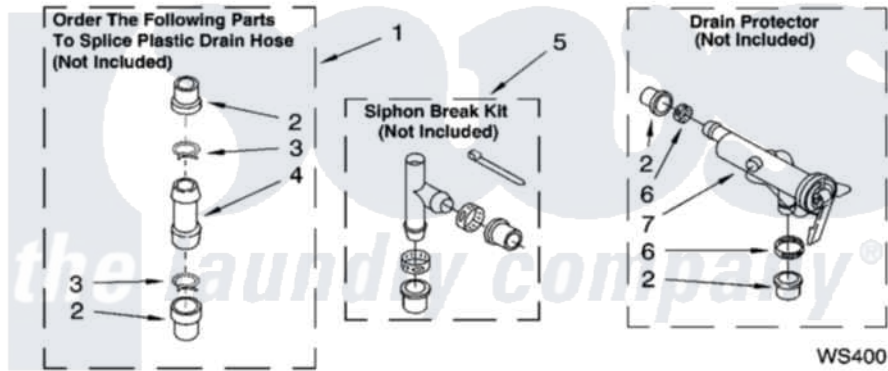

Whirlpool LSB6200PQ2 09 - WATER SYSTEM PARTS, OPTIONAL PARTS  
(NOT INCLUDED)

**WATER SYSTEM PARTS**

For Model: LSB6200PQ2  
(Designer White)

8180892

13

Whirlpool [Residential Whirlpool LSB6200PQ2 Washer Parts](#) Parts Diagram 09 - WATER SYSTEM PARTS,  
OPTIONAL PARTS (NOT INCLUDED)  
[Click on the part number to view part](#)

Item	Original Part Number	Replaced By	Status	Part Description
1	<a href="#">285442</a>			Water System Parts
2	<a href="#">285321</a>			Water System Parts
3	370447	<a href="#">285655</a>		Clamp, Hose
4	<a href="#">16272</a>			Connector, Straight
5	<a href="#">285320</a>			Water System Parts
6	65349	<a href="#">285655</a>		Clamp, Hose
7	<a href="#">367031</a>			Water System Parts
	<a href="#">72017</a>			Paint, Touch-Up
"	<a href="#">350938</a>			Paint, Pressurized Spray B
"	<a href="#">350930</a>			Paint, Pressurized Spray B
"	<a href="#">799344</a>			Paint, Touch-Up )
"	N/A		Not Available	OIL
"	<a href="#">350572</a>			Oil
"	N/A		Not Available	LUBRICANT
"	<a href="#">285208</a>			Lubricant