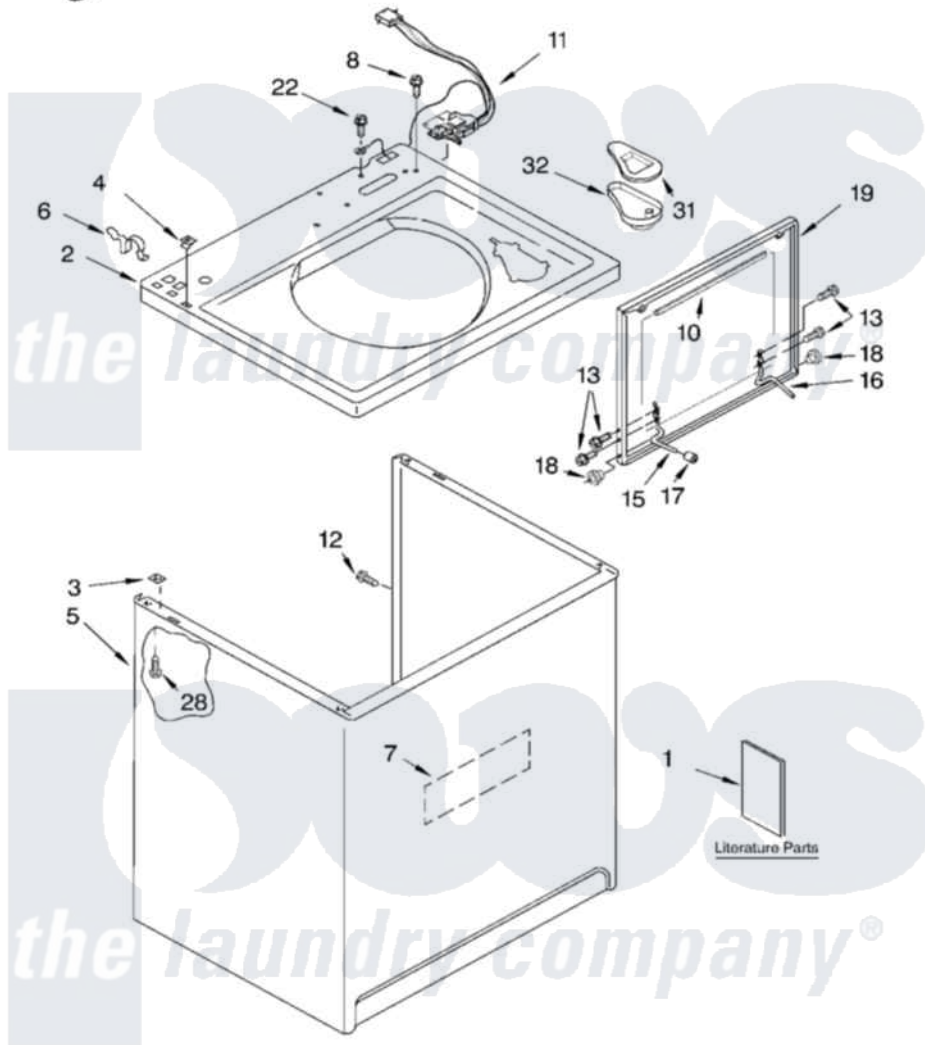

Whirlpool LSB6300LW1 01 - TOP AND CABINET PARTS

TOP AND CABINET PARTS

For Model: LSB6300LW1
(White/Grey)

AUTOMATIC
WASHER

6-03 Litho in U.S.A. (dtd)

1

Part No. 8180066

[Whirlpool Residential Whirlpool LSB6300LW1 Washer Parts](#) Parts Diagram 01 - TOP AND CABINET PARTS

[Click on the part number to view part](#)

| Item | Original Part Number | Replaced By | Status | Part Description |
|------|----------------------------|-------------------------|---------------|--|
| 1 | LIT3956025 | | Not Available | Literature Parts (Installation Instructions) |
| " | LIT3955869 | | | Literature Parts |
| " | LIT3955904 | | Not Available | Literature Parts (Feature Sheet) |
| " | LIT3956339 | | Not Available | Literature Parts (Energy Guide) |
| " | LIT8541273 | | Not Available | Literature Parts (Wiring Diagram) |
| " | N/A | | Not Available | Following May Be Purchased DO-IT-YOURSELF REPAIR MANUALS |
| " | LIT4313896 | 4313896 | | Do-It-Yourself Repair Manuals |
| 2 | 3955792 | | | Top |
| 3 | 62750 | | | Spacer, Cabinet To Top (4) |
| 4 | 357213 | | | Nut, Push-In |
| 5 | 63424 | | | Cabinet |
| 6 | 62780 | | | Clip, Top And Cabinet And Rear Panel |
| 7 | 3976348 | | | Absorber, Sound |

| | | | |
|----|-------------------------|---------------------------|--------------------------------|
| 8 | 3400611 | | Screw And Washer, Lid Switch |
| 10 | 8054939 | | Seal, Lid |
| 11 | 8054980 | | Switch, Lid |
| 12 | 3357011 | 308685 | Side Trim) |
| 13 | 355274 | W10119828 | Screw, Lid Hinge Mounting |
| 15 | 8055257 | | Hinge, Lid |
| 16 | 8055256 | | Hinge, Lid |
| 17 | 19119 | | Bumper, Lid Hinge |
| 18 | 8319539 | | Bearing, Lid Hinge |
| 19 | 3956016 | 3957547 | Lid |
| 22 | 3351614 | | Screw, Gearcase Cover Mounting |
| 28 | 3390631 | | Screw, 10-16 X 3/8 |
| 31 | 3955788 | | Cover, Dispenser |
| 32 | 8519517 | | Dispenser, Bleach |