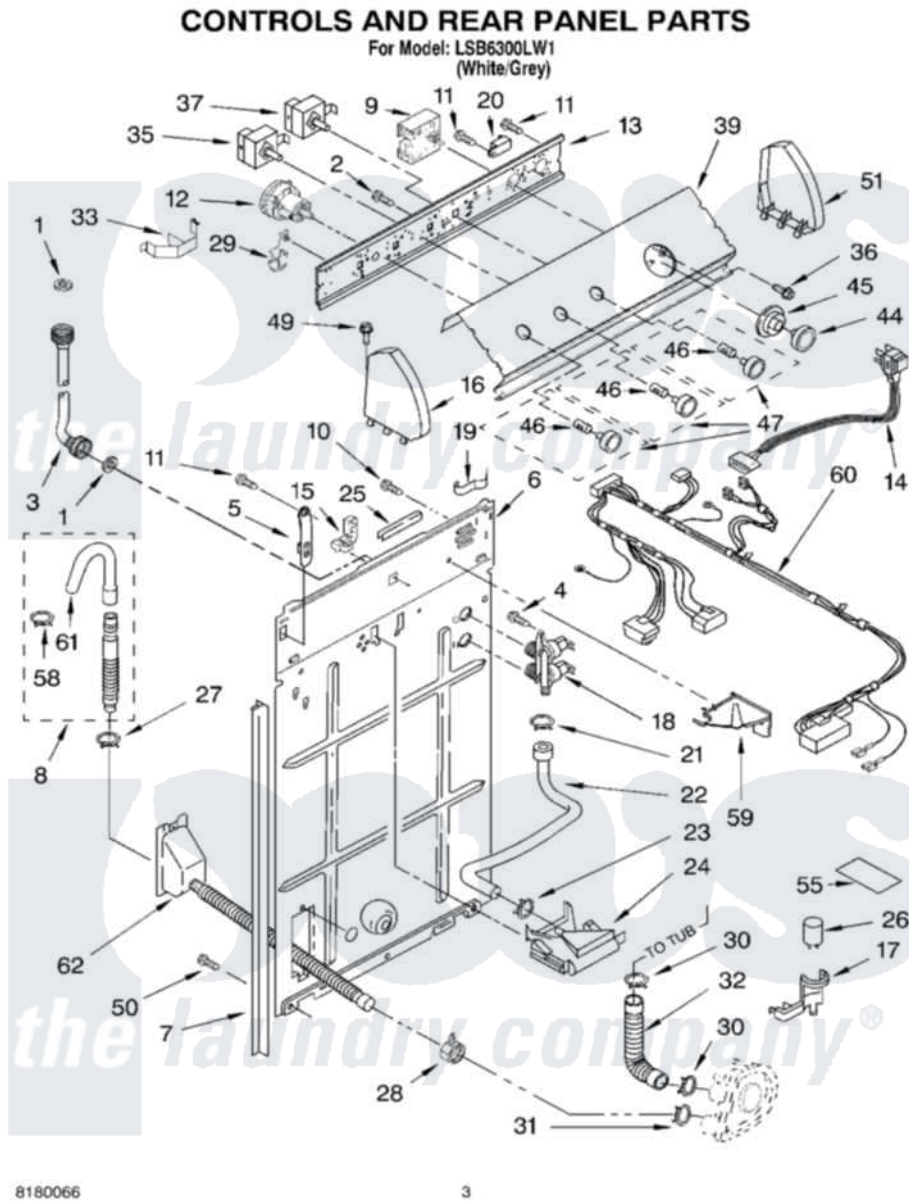

# Whirlpool LSB6300LW1 02 - CONTROLS AND REAR PANEL PARTS

Whirlpool Residential Whirlpool LSB6300LW1 Washer Parts Parts Diagram 02 - CONTROLS AND REAR PANEL PARTS  
Click on the part number to view part

Item	Original Part Number	Replaced By	Status	Part Description
1	3976300	<a href="#">16123</a>		Washer Inlet-Hose Miscellaneous Parts Must be Ordered Separately.
2	<a href="#">3400073</a>			Screw, Ground
3	3949374	<a href="#">89503</a>		Hose-Inlet
"	3949375	<a href="#">89503</a>		Hose-Inlet
4	<a href="#">9740848</a>			Screw, Mixing Valve Mounting
5	8318255	<a href="#">8568314</a>		Strap, Console
6	<a href="#">3357978</a>			Panel, Rear
7	<a href="#">62747</a>			Pad, Rear Panel
8	3951609	<a href="#">285664</a>		Hose
"	661577	<a href="#">285666</a>		Hose
"	3357090	<a href="#">285702</a>		Hose
9	<a href="#">8541270</a>			Timer, Control
10	<a href="#">3351614</a>			Screw, Gearcase Cover Mounting
11	<a href="#">90767</a>			Screw, 8A X 3/8 HeX Washer Head Tapping