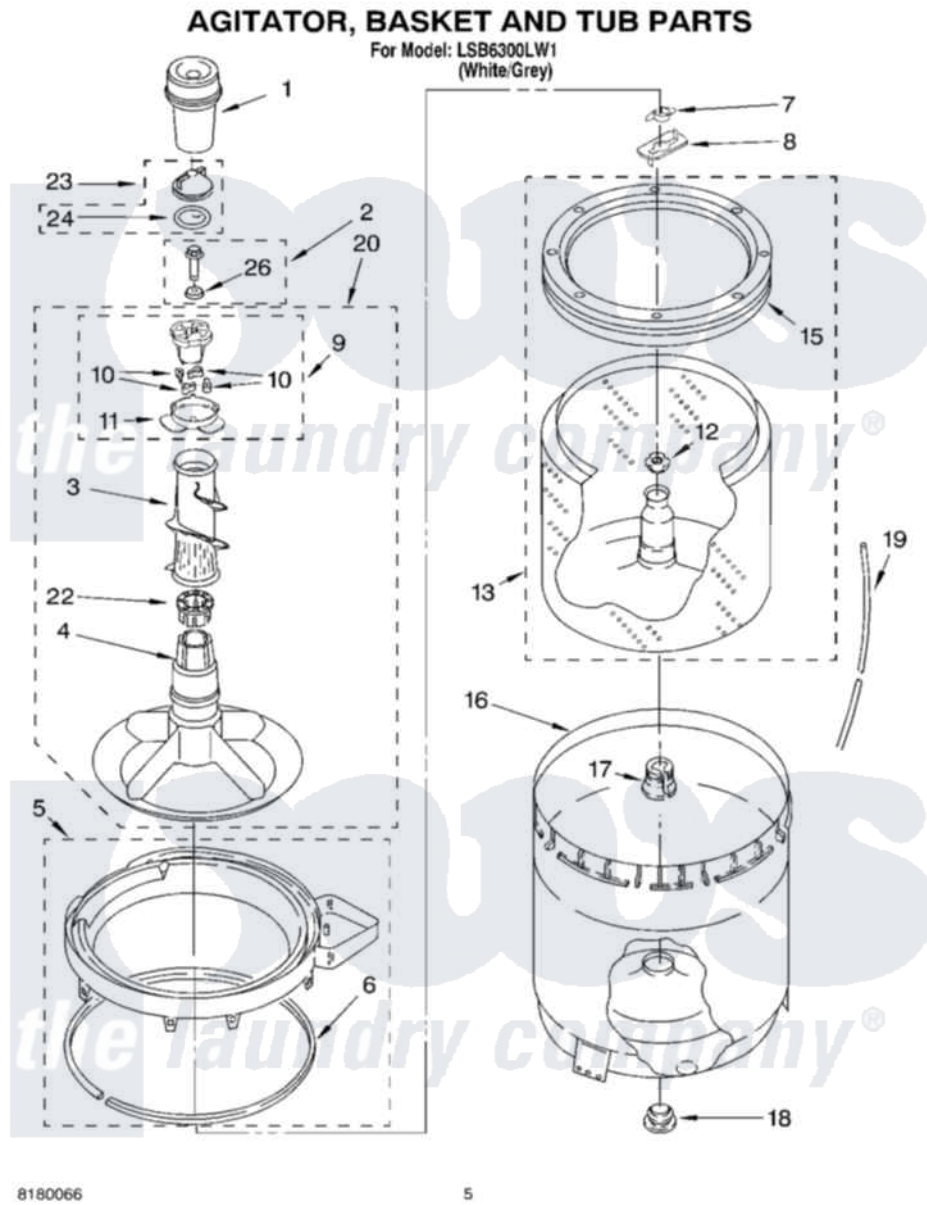

Whirlpool LSB6300LW1 03 - AGITATOR, BASKET AND TUB PARTS

8180066

5

Whirlpool [Residential Whirlpool LSB6300LW1 Washer Parts](#) Parts Diagram 03 - AGITATOR, BASKET AND TUB PARTS

[Click on the part number to view part](#)

Item	Original Part Number	Replaced By	Status	Part Description
1	63580			Dispenser, Fabric Softener
2	358237			Screw And Washer
3	3363003			Mover, Clothes
4	3951632			Agitator
5	8528150	W10445870		Ring-Tub
6	3976308			Gasket, Tub Ring
7	3354845			Clip, Agitator
8	3355921	8543666		Washer, Agitator
9	3951682	285809		Cam-Agitator
10	3366877	80040		Dog-Agitator
11	3952374			Bearing, Driven Cam
12	21366			Nut, Spanner
13	8526016	W10389328		Clothes Container, Assembly
15	8519788	387240		Ring, Balance
16	63849			Strain Relief, Power Cord
17	389140			Tub Block, Basket Drive

18	383727		Gasket, Centerpodt
19	3347780	353244	Hose, Pressure Switch
20	3951744		Agitator Assembly
22	3951608		Spacer, Thrust
23	3354733	W10074580	Cap, Barrier
24	3348855	W10072840	Fabric Softener
26	3949550		Washer