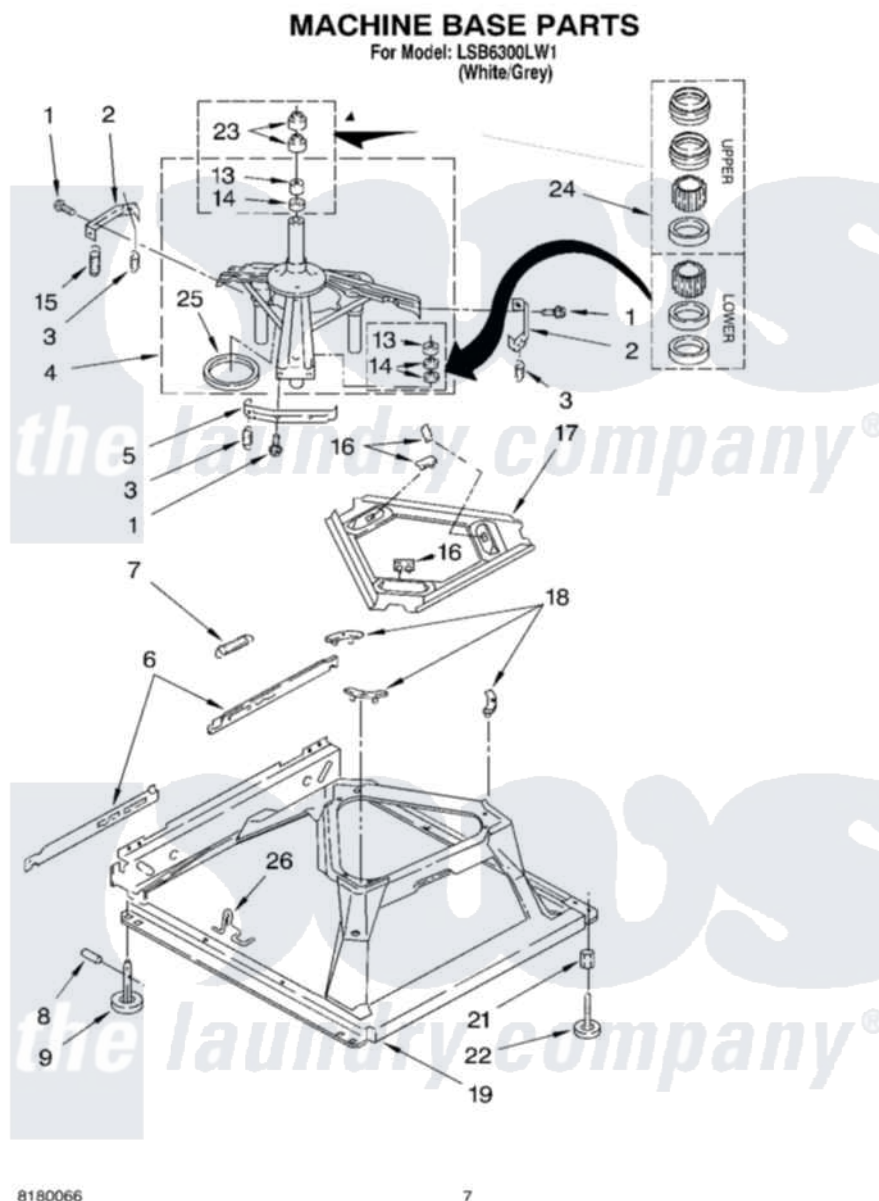

Whirlpool LSB6300LW1 04 - MACHINE BASE PARTS

Whirlpool [Residential Whirlpool LSB6300LW1 Washer Parts](#) Parts Diagram 04 - MACHINE BASE PARTS
Click on the part number to view part

Item	Original Part Number	Replaced By	Status	Part Description
1	3400076			Screw, Bracket Mounting
2	64067			Bracket, Spring Outer
3	63907			Spring, Suspension
4	3362087	280184		Support
5	64065			Bracket, Spring Outer
6	63466			Link, Leveling Mechanism
7	62597	8316845		Spring
8	62837			Pin, Knurled
9	62596	285244		Feet-Leveling
13	3347047	8546455		Bearing, Centerpost
14	357409	359449		Seal, Agitator Shaft
15	388492	W10250667		Spring, Counterweight
16	62568	285219		Pad
17	3946509			Plate, Suspension
18	3363660	285744		Pad
19	3946512	285771		Base

21	3359452		Nut, Lock
22	389102	W10001130	Foot, Leveling
23	356934	8577376	Seal, Centerpost
24	285203		Centerpost Bearing Kit
25	63134		Ring, Sound Deadening
26	63806	W10145155	Retainer, Suspension Spring