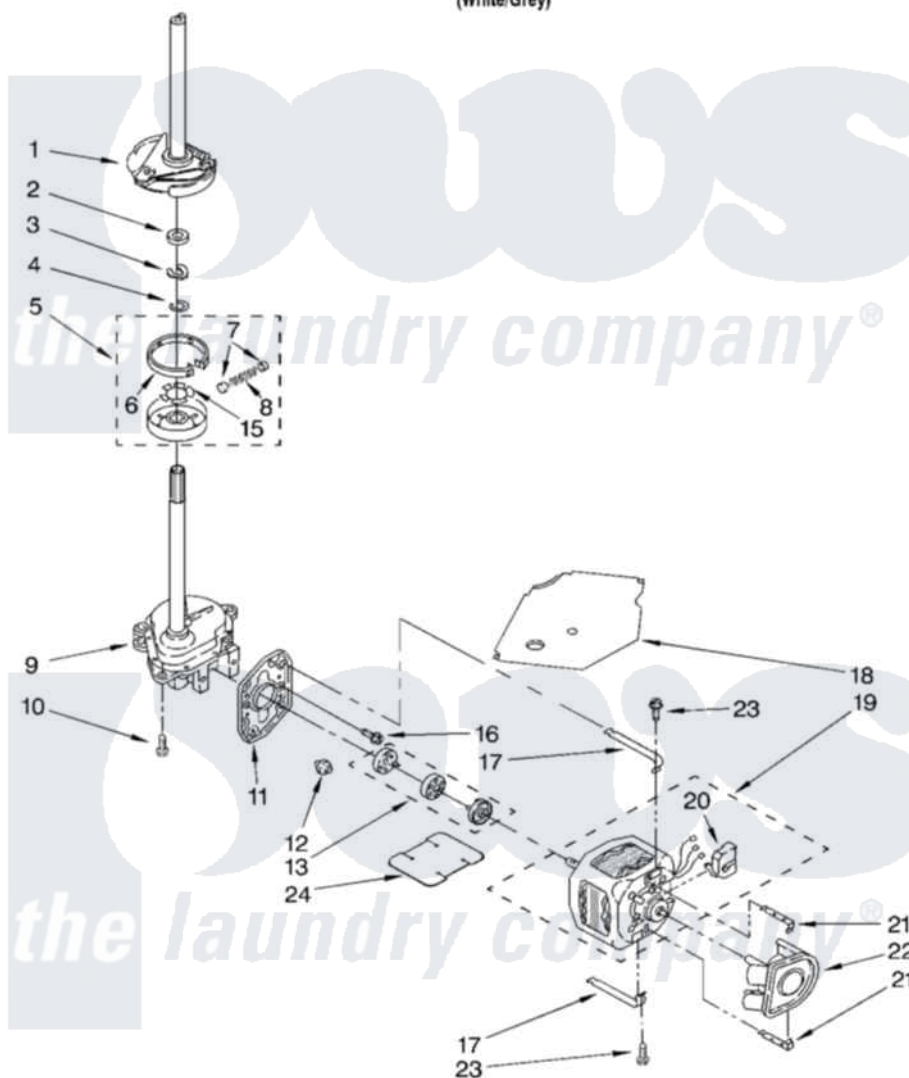

Whirlpool LSB6300LW1 05 - BRAKE, CLUTCH, GEARCASE, MOTOR AND PUMP PARTS

BRAKE, CLUTCH, GEARCASE, MOTOR AND PUMP PARTS

For Model: LSB6300LW1
(White/Grey)

8

8180066

Whirlpool [Residential Whirlpool LSB6300LW1 Washer Parts](#) Parts Diagram 05 - BRAKE, CLUTCH, GEARCASE, MOTOR AND PUMP PARTS
Click on the part number to view part

Item	Original Part Number	Replaced By	Status	Part Description
1	388952	285792		Basketdrive
2	63292			Washer, Spin Tube Thrust
3	62697	W10080230		Ring, Spin Tube Support
4	63283	285353		Ring
5	3951311	285785		Clutch
6	3951308	285790		Lining
7	62646			Cap, Clutch Spring
8	3946792			Spring And Damper Assembly
9	3360630	3360629		Gearcase
10	3357334	3400516		Screw Anti-Rattle
11	62611			Plate, Motor Mount To Gearcase
12	62691			Grommet, Motor
13	285753	285753A		Coupling
15	3355454			Clip, Main Drive

16	3400516		Screw Anti-Rattle
17	3349637	W10086010	Retainer, Motor
18	3362089		Shield, Tub To Motor
19	8528157	661600	Motor, Main Drive
20	3952056		Switch, Main Drive Motor
21	62700	8546127	Retainer, Pump
22	3363394		Pump
23	3387485	273556	Screw, 10-16 X 5/8
24	3946532		Shield, Motor