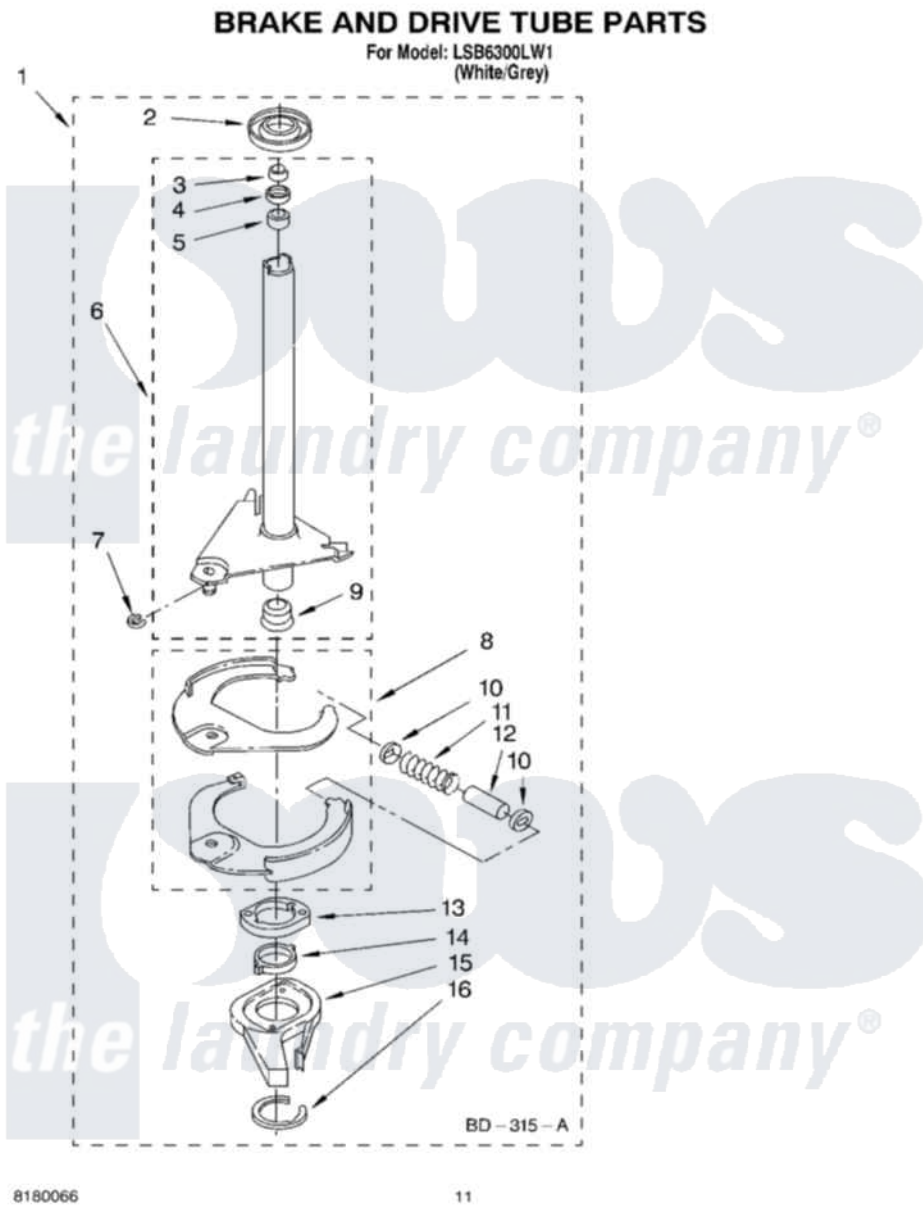

Whirlpool LSB6300LW1 07 - BRAKE AND DRIVE TUBE PARTS

8180066

11

Whirlpool Residential Whirlpool LSB6300LW1 Washer Parts Parts Diagram 07 - BRAKE AND DRIVE TUBE PARTS
Click on the part number to view part

Item	Original Part Number	Replaced By	Status	Part Description
1	388952	285792		Basketdrive
2	62658			Ring, Thrust
3	91939			Seal, Shaft
4	356427			Seal, Spin Pinion
5	356937			Spacer, Drive Tube
6	64027	64208		Tube-Spin
7	64035	W10083190		Ring, Retaining
8	64232	285438		Shoe-Brake
9	62703	8546462		"T" Bearing, Spin Tube
10	62648	285658		Sleeve
11	387806		Not Available	Spring, Brake
12	62909	285658		Sleeve
13	63023	8546461		Cam, Brake Release
14	63022			Sleeve, Cam
15	64194	285790		Lining
16	90368	W10083200		Ring, Retaining

" N/A

Not Available

FOLLOWING PARTS NOT
ILLUSTRATED

" [285208](#)

Lubricant