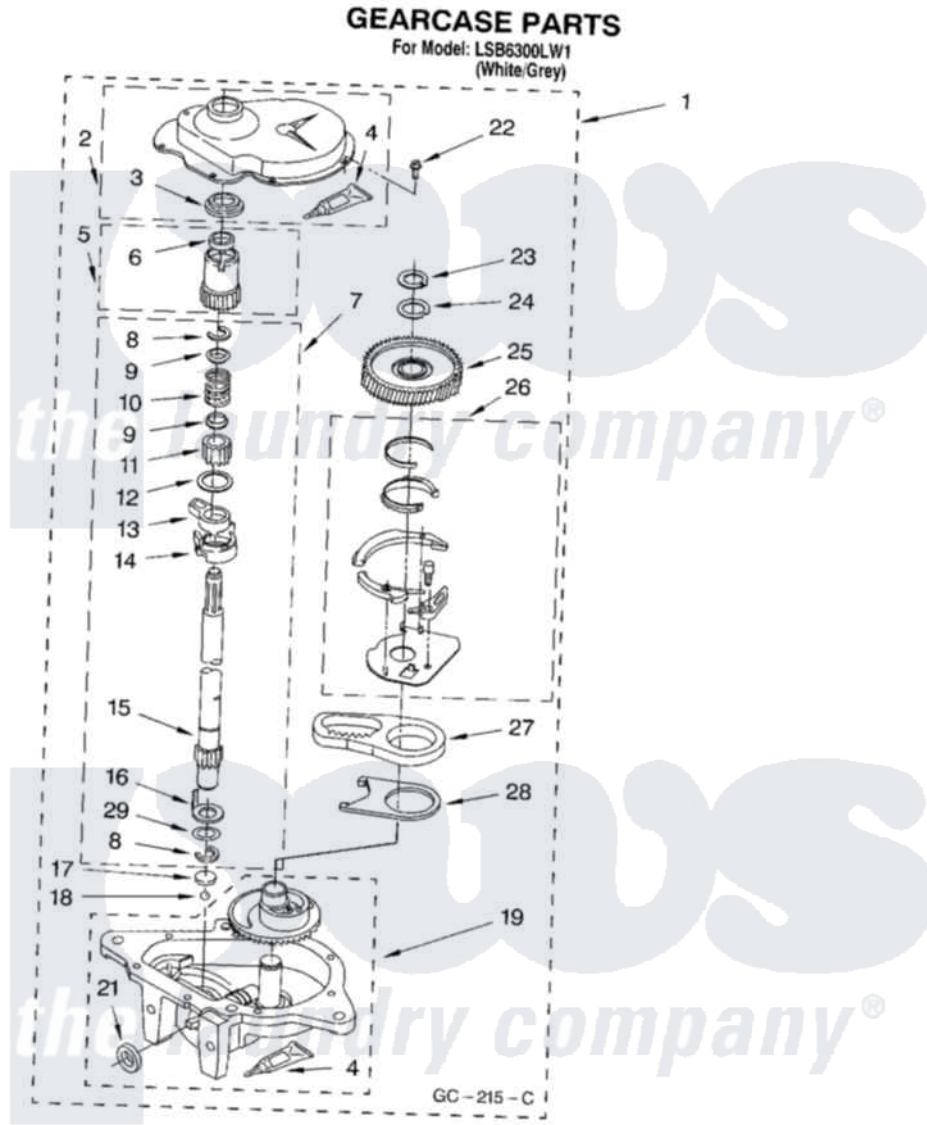

Whirlpool LSB6300LW1 08 - GEARCASE PARTS

12

8180066

Whirlpool Residential Whirlpool LSB6300LW1 Washer Parts Parts Diagram 08 - GEARCASE PARTS
Click on the part number to view part

Item	Original Part Number	Replaced By	Status	Part Description
1	3360630	3360629		Gearcase
2	285202			Cover, Gearcase
3	3349985			Seal, Gearcase Cover
4	285195			Sealer Sealer, Gasket
5	63320	285362		Gear and Pinion
6	356427			Seal, Spin Pinion
7	389387			Shaft, Agitator
8	90369		Not Available	Ring, Retaining (2)
9	62677			Retainer, Spring
10	62676			Spring, Agitator
11	63273	285509		Shaft, Agitator
12	62619			Washer, Agitator Gear
13	62580	285206		Cam-Agitator
14	62581	285206		Cam-Agitator
15	285509			Shaft, Agitator
16	62618			Washer, Cam Thrust

17	16018	285205	Bearing
18	85529	285205	Bearing
19	389230	285515	Gearcase
21	285352		Seal Kit, Thrust Plug
22	3351614		Screw, Gearcase Cover Mounting
23	3362552	285765	Ring-Retr
24	285735	285766	Washer Kit, Thrust
25	62570	285362	Gear and Pinon
26	388253	999516	Shelf-Glas
27	3349296	8546456	Rack, Connecting
28	62621		Actuator, Shift
29	388815		Washer, Intermediate 1 3976263 Miscellaneous Parts Bag 2 3976300 Washer, Inlet Hose 3 3366913 Clamp, Hose