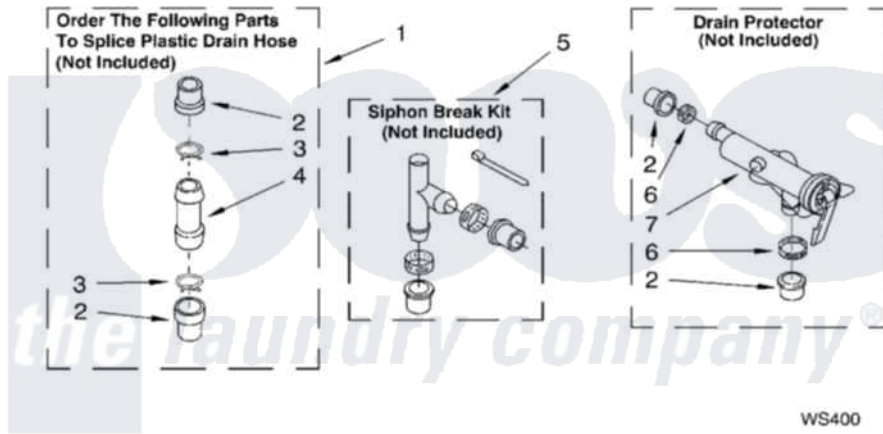

WATER SYSTEM PARTS

For Model: LSB6300LW1
(White/Grey)

8180066

13

Whirlpool [Residential Whirlpool LSB6300LW1 Washer Parts](#) Parts Diagram 09 - WATER SYSTEM PARTS
Click on the part number to view part

Item	Original Part Number	Replaced By	Status	Part Description
1	285442			Water System Parts
2	285321			Water System Parts
3	370447	285655		Clamp, Hose
4	16272			Connector, Straight
5	285320			Water System Parts
6	65349	285655		Clamp, Hose
7	367031			Water System Parts