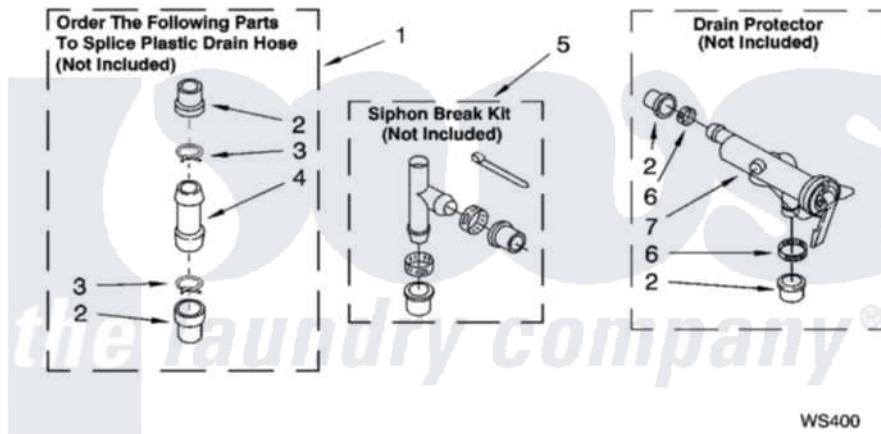

**WATER SYSTEM PARTS**

For Model: LSB6300LW2  
(White/Grey)

8180135

13

Whirlpool [Residential Whirlpool LSB6300LW2 Washer Parts](#) Parts Diagram 09 - WATER SYSTEM PARTS  
Click on the part number to view part

Item	Original Part Number	Replaced By	Status	Part Description
1	<a href="#">285442</a>			Water System Parts
2	<a href="#">285321</a>			Water System Parts
3	370447	<a href="#">285655</a>		Clamp, Hose
4	<a href="#">16272</a>			Connector, Straight
5	<a href="#">285320</a>			Water System Parts
6	65349	<a href="#">285655</a>		Clamp, Hose
7	<a href="#">367031</a>			Water System Parts