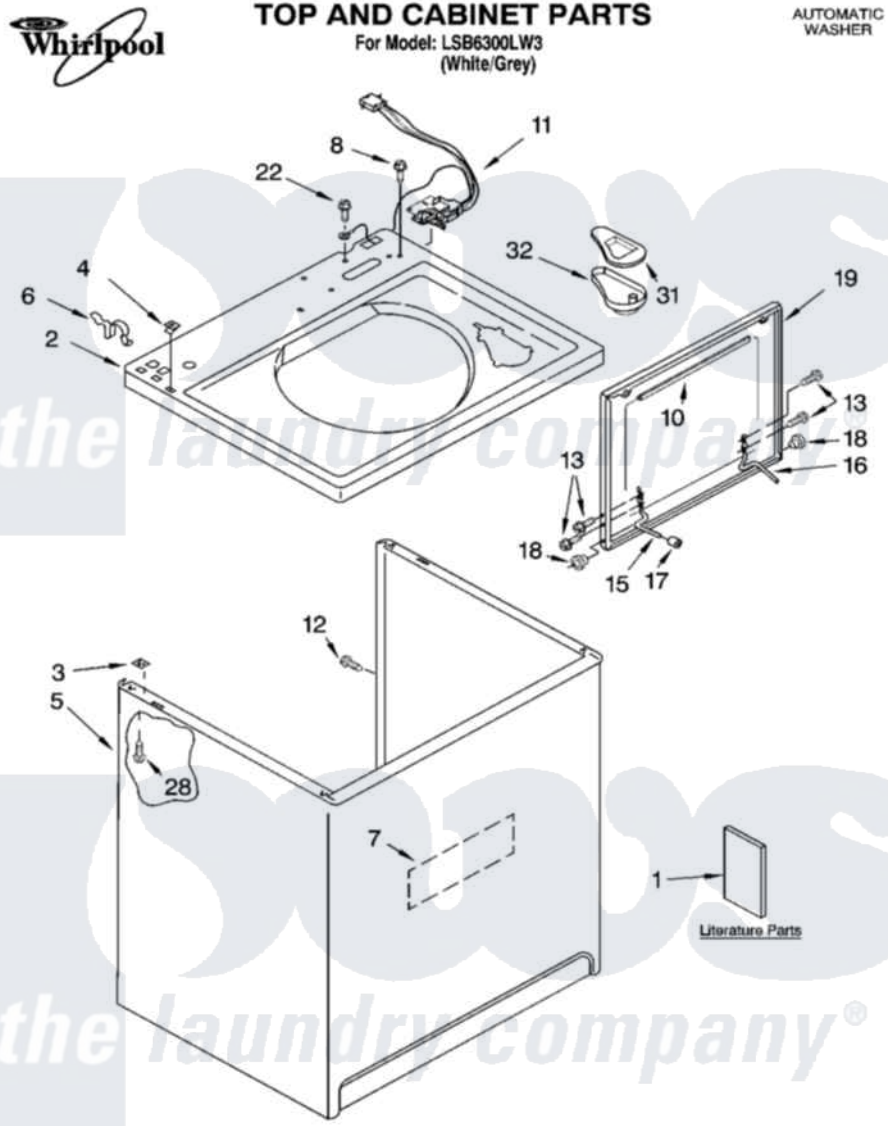

Whirlpool LSB6300LW3 01 - TOP AND CABINET PARTS

11-03 Litho in U.S.A. (dtd)

1

Part No. 8180173

[Whirlpool Residential Whirlpool LSB6300LW3 Washer Parts](#) Parts Diagram 01 - TOP AND CABINET PARTS

[Click on the part number to view part](#)

Item	Original Part Number	Replaced By	Status	Part Description
1	LIT3956025		Not Available	Literature Parts (Installation Instructions)
"	LIT3955869			Literature Parts
"	LIT3955907		Not Available	Literature Parts (Feature Sheet)
"	LIT3956339		Not Available	Literature Parts (Energy Guide)
"	LIT8541273		Not Available	Literature Parts (Wiring Diagram)
"	N/A		Not Available	Following May Be Purchased DO-IT-YOURSELF REPAIR MANUALS
"	LIT4313896	4313896		Do-It-Yourself Repair Manuals
2	3955792			Top
3	62750			Spacer, Cabinet To Top (4)
4	357213			Nut, Push-In
5	63424			Cabinet
6	62780			Clip, Top And Cabinet And Rear Panel
7	3976348			Absorber, Sound

8	3400611		Screw And Washer, Lid Switch
10	8054939		Seal, Lid
11	8054980		Switch, Lid
12	3357011	308685	Side Trim)
13	355274	W10119828	Screw, Lid Hinge Mounting
15	8055257		Hinge, Lid
16	8055256		Hinge, Lid
17	19119		Bumper, Lid Hinge
18	8319539		Bearing, Lid Hinge
19	3956016	3957547	Lid
22	3351614		Screw, Gearcase Cover Mounting
28	3390631		Screw, 10-16 X 3/8
31	3955788		Cover, Dispenser
32	8519517		Dispenser, Bleach