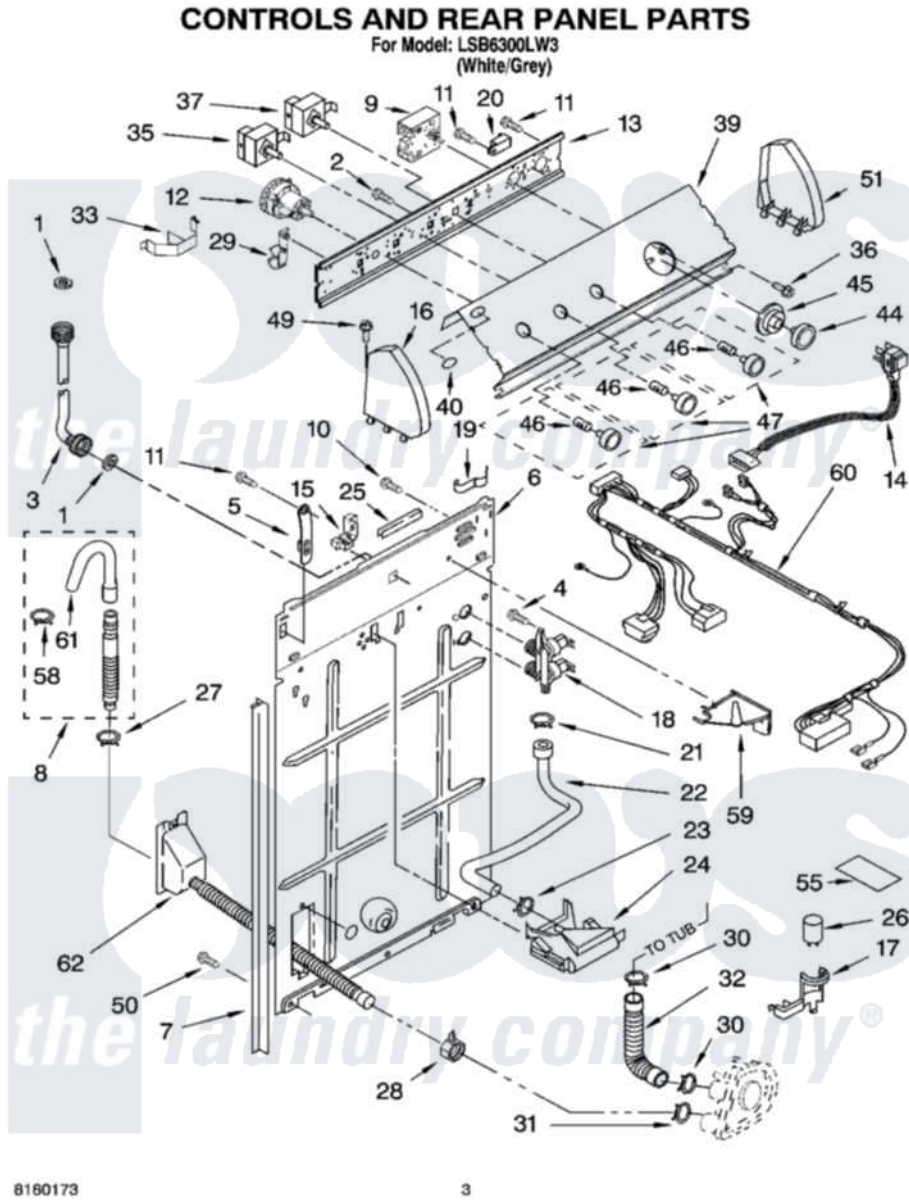

Whirlpool LSB6300LW3 02 - CONTROLS AND REAR PANEL PARTS

Whirlpool Residential Whirlpool LSB6300LW3 Washer Parts Parts Diagram 02 - CONTROLS AND REAR PANEL PARTS
Click on the part number to view part

Item	Original Part Number	Replaced By	Status	Part Description
1	3976300	16123		Washer Inlet-Hose Miscellaneous Parts Must be Ordered Separately.
2	3400073			Screw, Ground
3	3949374	89503		Hose-Inlet
"	3949375	89503		Hose-Inlet
4	9740848			Screw, Mixing Valve Mounting
5	8318255	8568314		Strap, Console
6	3357978			Panel, Rear
7	62747			Pad, Rear Panel
8	3951609	285664		Hose
"	661577	285666		Hose
"	3357090	285702		Hose
9	8541270			Timer, Control
10	3351614			Screw, Gearcase Cover Mounting
11	90767			Screw, 8A X 3/8 HeX Washer Head Tapping

12	3366847	W10337780	Switch-WL
13	3948608		Bracket, Control
14	661661	285800	Cord-Power
15	3952821	285777	Relief-Str
16	8271365	279962	Endcap
17	8318201	8318046	Clip, Capacitor
18	3952164	285805	Valve-Inlet
19	3347812	8528351	Clip
20	694419		Mini-Buzzer
21	8533946	596669	Clamp, Manifold
22	8317974	8317926	Hose, Vacuum Break
23	9724996	596669	Clamp, Manifold
24	387606	3360977	Break-Vac
25	303294	3367669	Protector, Edge
26	661606	8572717	Capacitor, Motor Start
27	3366912	356138	Clamp, Hose
28	3976395		Restraint, Hose
29	8317975		Restraint, Harness
30	3363366	616099	Clamp
31	8317496	285655	Clamp, Hose
32	3951449	285871	Hose
33	8055003		Clip, Harness And Pressure Switch
35	661614		Switch, Water Temperature
36	3400818		Screw, Timer Mounting
37	8528333		Switch, Rotary
39	3955837		Panel, Console
40	3955775	8303811	Badge, Assembly
44	8538949		Knob, Timer
45	8538955		Dial, Timer
46	8536939		Clip, Knob
47	8538957		Knob, Control
49	388326		Screw, 8-18 X 1.25
50	62863	3390631	Screw, 10-16 X 3/8
51	8271359	279962	Endcap
55	3976286		Shield, Capacitor
58	3366913	3357331	Clamp, Drain
59	8539874		Shield, Suds
60	3956522		Harness, Wiring
61	3357027		Nozzle, Hose Drain
62	8317959	W10358151	Drain Hose Assembly