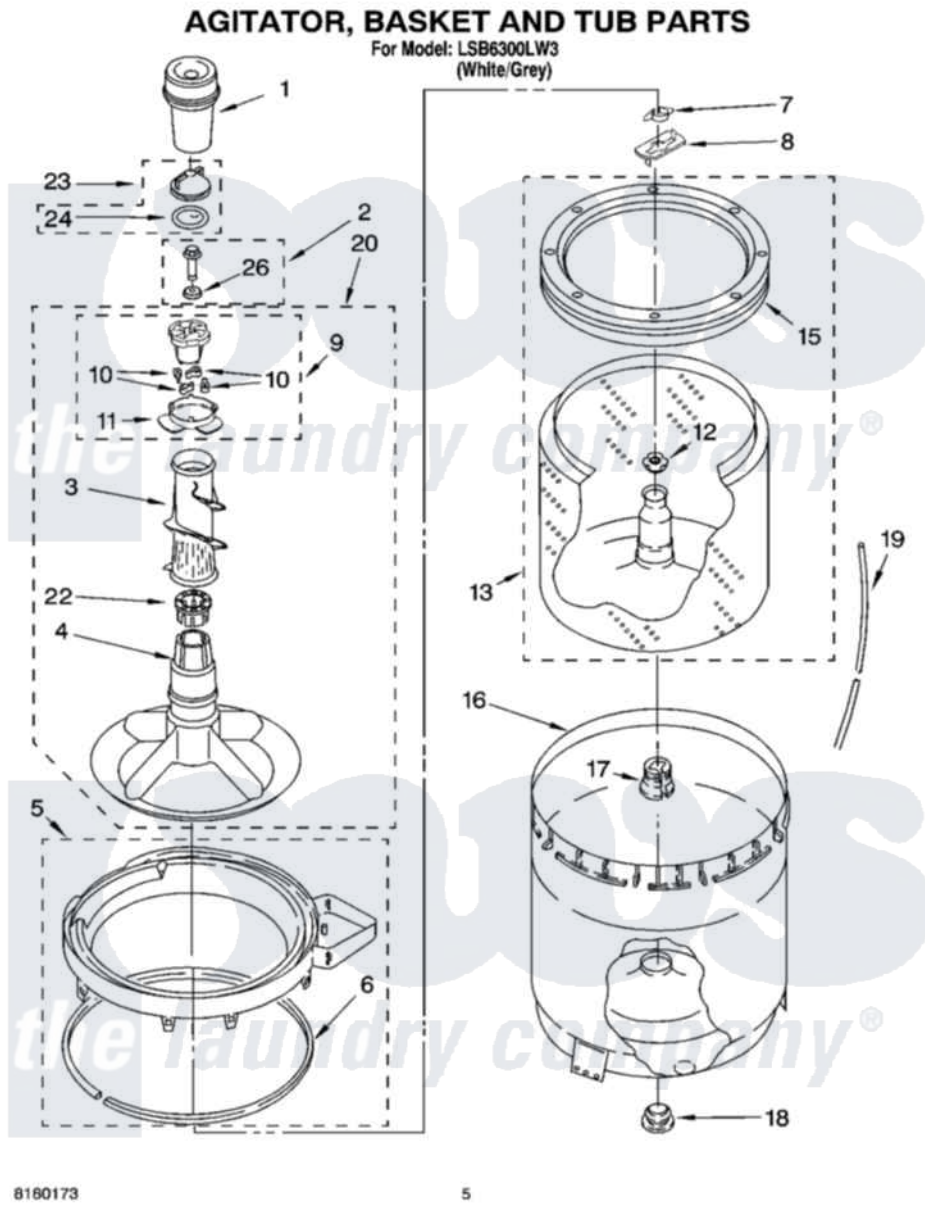

Whirlpool LSB6300LW3 03 - AGITATOR, BASKET AND TUB PARTS

8160173

5

Whirlpool [Residential Whirlpool LSB6300LW3 Washer Parts](#) Parts Diagram 03 - AGITATOR, BASKET AND TUB PARTS

[Click on the part number to view part](#)

Item	Original Part Number	Replaced By	Status	Part Description
1	63580			Dispenser, Fabric Softener
2	358237			Screw And Washer
3	3363003			Mover, Clothes
4	3951632			Agitator
5	8528150	W10445870		Ring-Tub
6	3976308			Gasket, Tub Ring
7	3354845			Clip, Agitator
8	3355921	8543666		Washer, Agitator
9	3951682	285809		Cam-Agitator
10	3366877	80040		Dog-Agitator
11	3952374			Bearing, Driven Cam
12	21366			Nut, Spanner
13	8526016	W10389328		Clothes Container, Assembly
15	8519788	387240		Ring, Balance
16	63849			Strain Relief, Power Cord
17	389140			Tub Block, Basket Drive

18	383727		Gasket, Centerpodt
19	3347780	353244	Hose, Pressure Switch
20	3951744		Agitator Assembly
22	3951608		Spacer, Thrust
23	3354733	W10074580	Cap, Barrier
24	3348855	W10072840	Fabric Softener
26	3949550		Washer