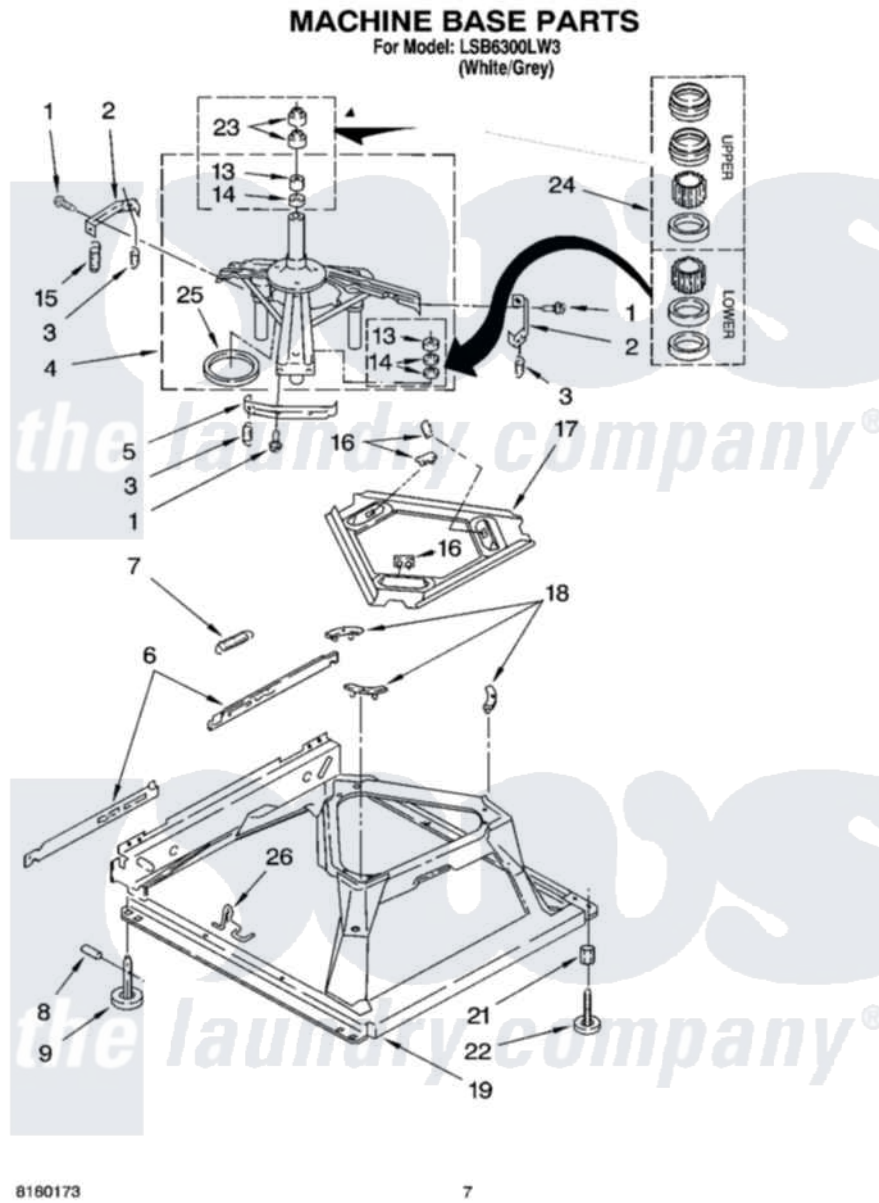

Whirlpool LSB6300LW3 04 - MACHINE BASE PARTS

Whirlpool [Residential Whirlpool LSB6300LW3 Washer Parts](#) Parts Diagram 04 - MACHINE BASE PARTS
Click on the part number to view part

Item	Original Part Number	Replaced By	Status	Part Description
1	3400076			Screw, Bracket Mounting
2	64067			Bracket, Spring Outer
3	63907			Spring, Suspension
4	3362087	280184		Support
5	64065			Bracket, Spring Outer
6	63466			Link, Leveling Mechanism
7	62597	8316845		Spring
8	62837			Pin, Knurled
9	62596	285244		Feet-Leveling
13	3347047	8546455		Bearing, Centerpost
14	357409	359449		Seal, Agitator Shaft
15	388492	W10250667		Spring, Counterweight
16	62568	285219		Pad
17	3946509			Plate, Suspension
18	3363660	285744		Pad
19	3946512	285771		Base

21	3359452		Nut, Lock
22	389102	W10001130	Foot, Leveling
23	356934	8577376	Seal, Centerpost
24	285203		Centerpost Bearing Kit
25	63134		Ring, Sound Deadening
26	63806	W10145155	Retainer, Suspension Spring