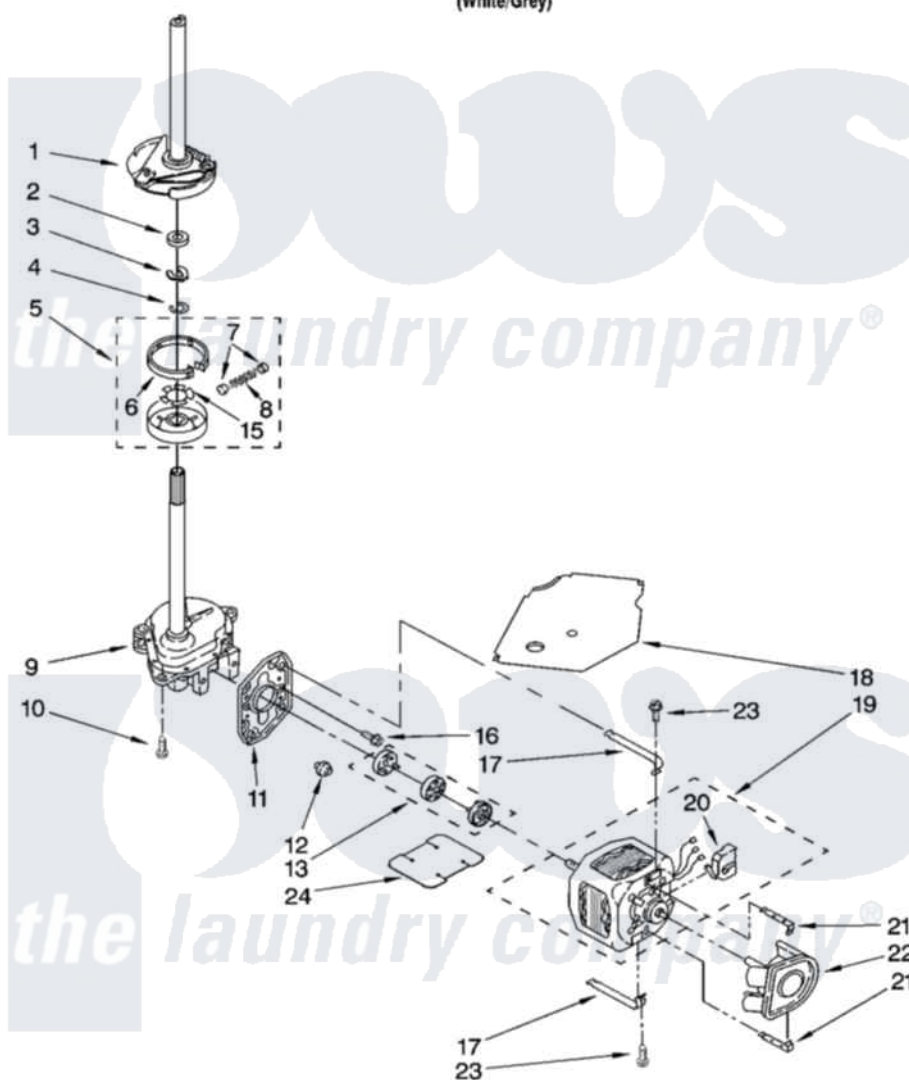

# Whirlpool LSB6300LW3 05 - BRAKE, CLUTCH, GEARCASE, MOTOR AND PUMP PARTS

## BRAKE, CLUTCH, GEARCASE, MOTOR AND PUMP PARTS

For Model: LSB6300LW3  
(White/Grey)

8

8180173

Whirlpool [Residential Whirlpool LSB6300LW3 Washer Parts](#) Parts Diagram 05 - BRAKE, CLUTCH, GEARCASE, MOTOR AND PUMP PARTS  
Click on the part number to view part

Item	Original Part Number	Replaced By	Status	Part Description
1	388952	<a href="#">285792</a>		Basketdrive
2	<a href="#">63292</a>			Washer, Spin Tube Thrust
3	62697	<a href="#">W10080230</a>		Ring, Spin Tube Support
4	63283	<a href="#">285353</a>		Ring
5	3951311	<a href="#">285785</a>		Clutch
6	3951308	<a href="#">285790</a>		Lining
7	<a href="#">62646</a>			Cap, Clutch Spring
8	<a href="#">3946792</a>			Spring And Damper Assembly
9	3360630	<a href="#">3360629</a>		Gearcase
10	3357334	<a href="#">3400516</a>		Screw Anti-Rattle
11	<a href="#">62611</a>			Plate, Motor Mount To Gearcase
12	<a href="#">62691</a>			Grommet, Motor
13	285753	<a href="#">285753A</a>		Coupling
15	<a href="#">3355454</a>			Clip, Main Drive

16	<a href="#">3400516</a>		Screw Anti-Rattle
17	3349637	<a href="#">W10086010</a>	Retainer, Motor
18	<a href="#">3362089</a>		Shield, Tub To Motor
19	8528157	<a href="#">661600</a>	Motor, Main Drive
20	<a href="#">3952056</a>		Switch, Main Drive Motor
21	<a href="#">8546127</a>		Retainer, Pump
22	<a href="#">3363394</a>		Pump
23	3387485	<a href="#">273556</a>	Screw, 10-16 X 5/8
24	<a href="#">3946532</a>		Shield, Motor