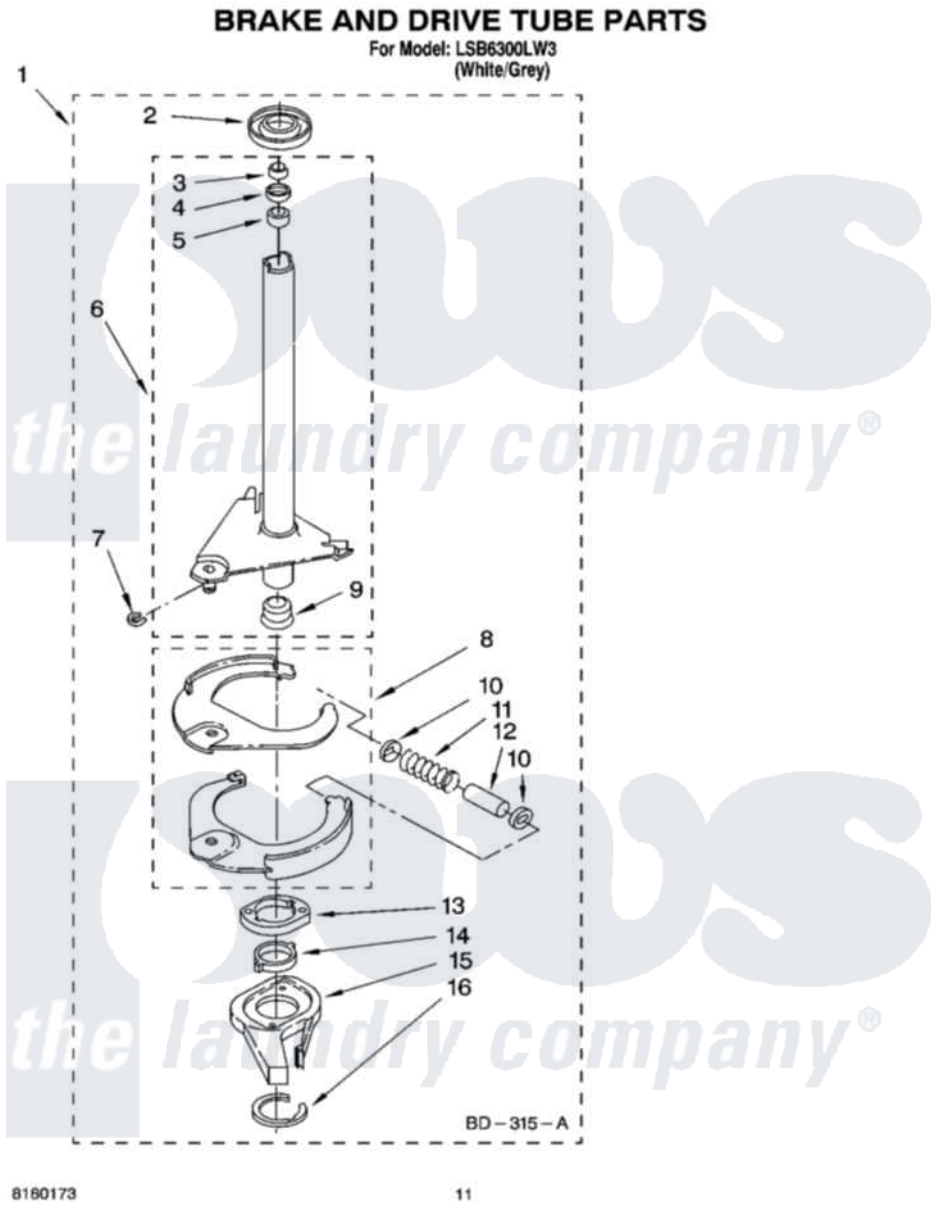

Whirlpool LSB6300LW3 07 - BRAKE AND DRIVE TUBE PARTS

8160173

11

Whirlpool Residential Whirlpool LSB6300LW3 Washer Parts Parts Diagram 07 - BRAKE AND DRIVE TUBE PARTS
Click on the part number to view part

Item	Original Part Number	Replaced By	Status	Part Description
1	388952	285792		Basketdrive
2	62658			Ring, Thrust
3	91939			Seal, Shaft
4	356427			Seal, Spin Pinion
5	356937			Spacer, Drive Tube
6	64027	64208		Tube-Spin
7	64035	W10083190		Ring, Retaining
8	64232	285438		Shoe-Brake
9	62703	8546462		"T" Bearing, Spin Tube
10	62648	285658		Sleeve
11	387806		Not Available	Spring, Brake
12	62909	285658		Sleeve
13	63023	8546461		Cam, Brake Release
14	63022			Sleeve, Cam
15	64194	285790		Lining
16	90368	W10083200		Ring, Retaining

" N/A

Not Available

FOLLOWING PARTS NOT
ILLUSTRATED

" [285208](#)

Lubricant