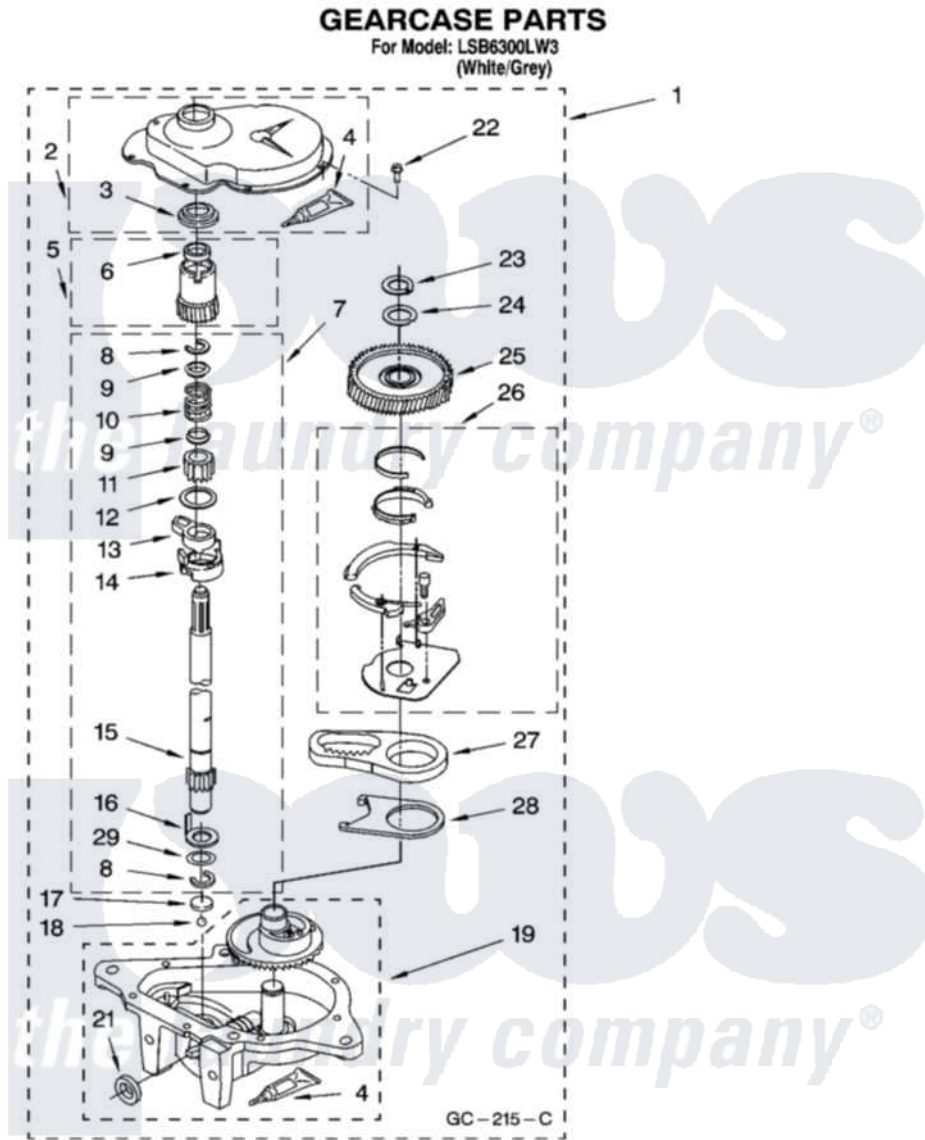

Whirlpool LSB6300LW3 08 - GEARCASE PARTS

12

8180173

Whirlpool Residential Whirlpool LSB6300LW3 Washer Parts Parts Diagram 08 - GEARCASE PARTS
Click on the part number to view part

Item	Original Part Number	Replaced By	Status	Part Description
1	3360630	3360629		Gearcase
2	285202			Cover, Gearcase
3	3349985			Seal, Gearcase Cover
4	285195			Sealer Sealer, Gasket
5	63320	285362		Gear and Pinion
6	356427			Seal, Spin Pinion
7	389387			Shaft, Agitator
8	90369		Not Available	Ring, Retaining (2)
9	62677			Retainer, Spring
10	62676			Spring, Agitator
11	63273	285509		Shaft, Agitator
12	62619			Washer, Agitator Gear
13	62580	285206		Cam-Agitator
14	62581	285206		Cam-Agitator
15	285509			Shaft, Agitator
16	62618			Washer, Cam Thrust

17	16018	285205	Bearing
18	85529	285205	Bearing
19	389230	285515	Gearcase
21	285352		Seal Kit, Thrust Plug
22	3351614		Screw, Gearcase Cover Mounting
23	3362552	285765	Ring-Retr
24	285735	285766	Washer Kit, Thrust
25	62570	285362	Gear and Pinon
26	388253	999516	Shelf-Glas
27	3349296	8546456	Rack, Connecting
28	62621		Actuator, Shift
29	388815		Washer, Intermediate 1 3976263 Miscellaneous Parts Bag 2 3976300 Washer, Inlet Hose 3 3366913 Clamp, Hose