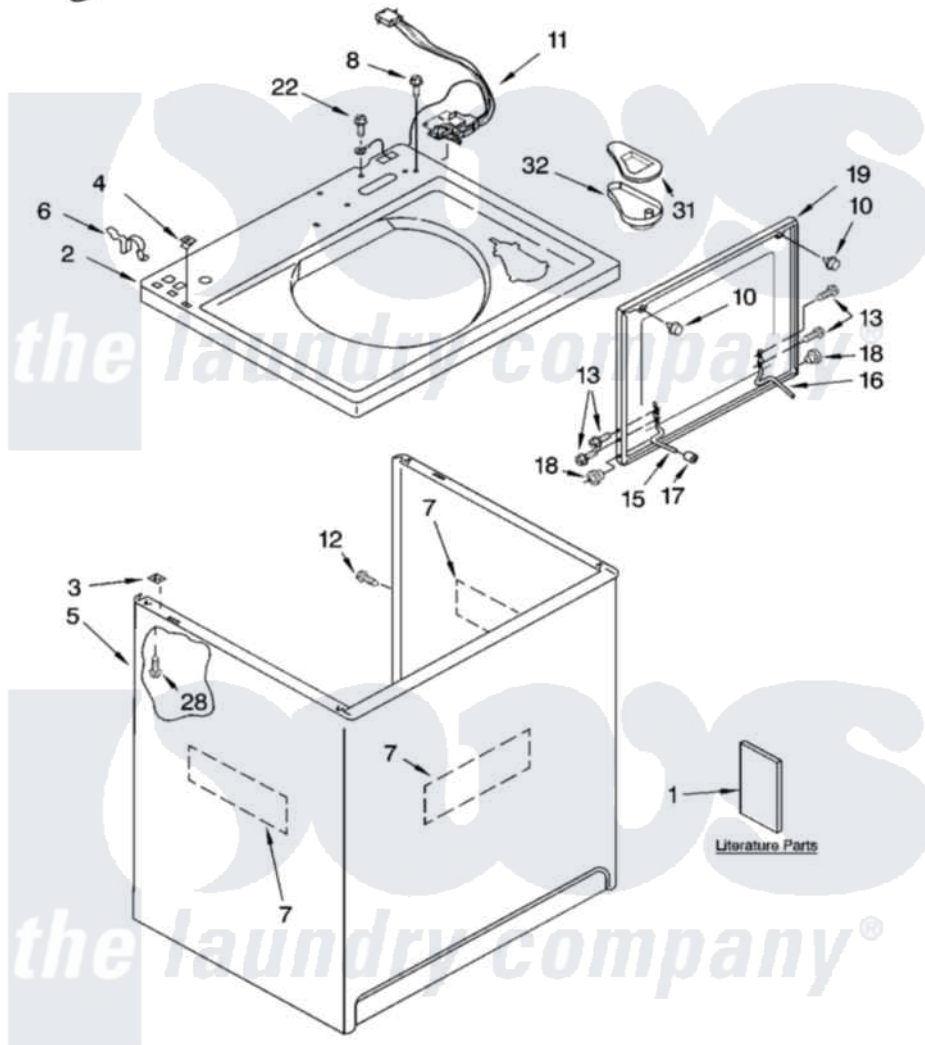

Whirlpool LSB6300PW0 01 - TOP AND CABINET PARTS

TOP AND CABINET PARTS

For Model: LSB6300PW0
(White/Grey)

AUTOMATIC
WASHER

04-04 Litho in U.S.A. (drd)

1

Part No. 8180321

[Whirlpool Residential Whirlpool LSB6300PW0 Washer Parts](#) Parts Diagram 01 - TOP AND CABINET PARTS

[Click on the part number to view part](#)

Item	Original Part Number	Replaced By	Status	Part Description
1	LIT3956025		Not Available	Literature Parts (Installation Instructions)
"	LIT3955869			Literature Parts
"	LIT3955907		Not Available	Literature Parts (Feature Sheet)
"	LIT3956911		Not Available	Literature Parts (Energy Guide)
"	LIT8557303		Not Available	Literature Parts (Wiring Diagram)
"	N/A		Not Available	Following May Be Purchased DO-IT-YOURSELF REPAIR MANUALS
"	LIT4313896	4313896		Do-It-Yourself Repair Manuals
2	3955792			Top
3	62750			Spacer, Cabinet To Top (4)
4	357213			Nut, Push-In
5	63424			Cabinet
6	62780			Clip, Top And Cabinet And Rear Panel
7	3976348			Absorber, Sound

8	3400611		Screw And Washer, Lid Switch
10	9724509		Bumper, Lid
11	8054980		Switch, Lid
12	3357011	308685	Side Trim)
13	355274	W10119828	Screw, Lid Hinge Mounting
15	8055257		Hinge, Lid
16	8055256		Hinge, Lid
17	19119		Bumper, Lid Hinge
18	8319539		Bearing, Lid Hinge
19	8558398	W10193861	Lid
22	3351614		Screw, Gearcase Cover Mounting
28	3390631		Screw, 10-16 X 3/8
31	3955788		Cover, Dispenser
32	8519517		Dispenser, Bleach