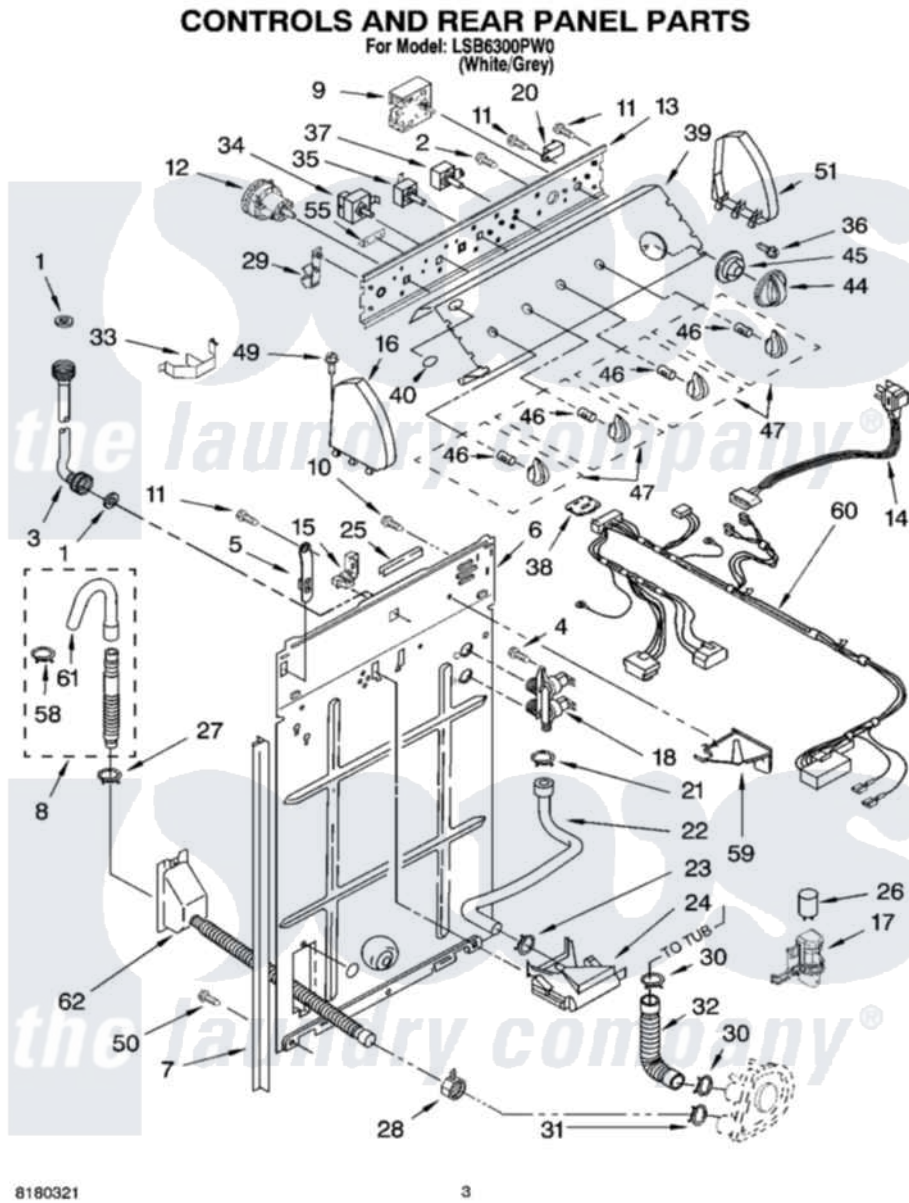

Whirlpool LSB6300PW0 02 - CONTROLS AND REAR PANEL PARTS

Whirlpool Residential Whirlpool LSB6300PW0 Washer Parts Parts Diagram 02 - CONTROLS AND REAR PANEL PARTS
Click on the part number to view part

Item	Original Part Number	Replaced By	Status	Part Description
1	3976300	16123		Washer Inlet-Hose Miscellaneous Parts Must be Ordered Separately.
2	3400073			Screw, Ground
3	3949374	89503		Hose-Inlet
"	3949375	89503		Hose-Inlet
4	9740848			Screw, Mixing Valve Mounting
5	8318255	8568314		Strap, Console
6	3357978			Panel, Rear
7	62747			Pad, Rear Panel
8	3951609	285664		Hose
"	661577	285666		Hose
"	3357090	285702		Hose
9	8557301			Timer, Control
10	3351614			Screw, Gearcase Cover Mounting
11	90767			Screw, 8A X 3/8 HeX Washer Head Tapping