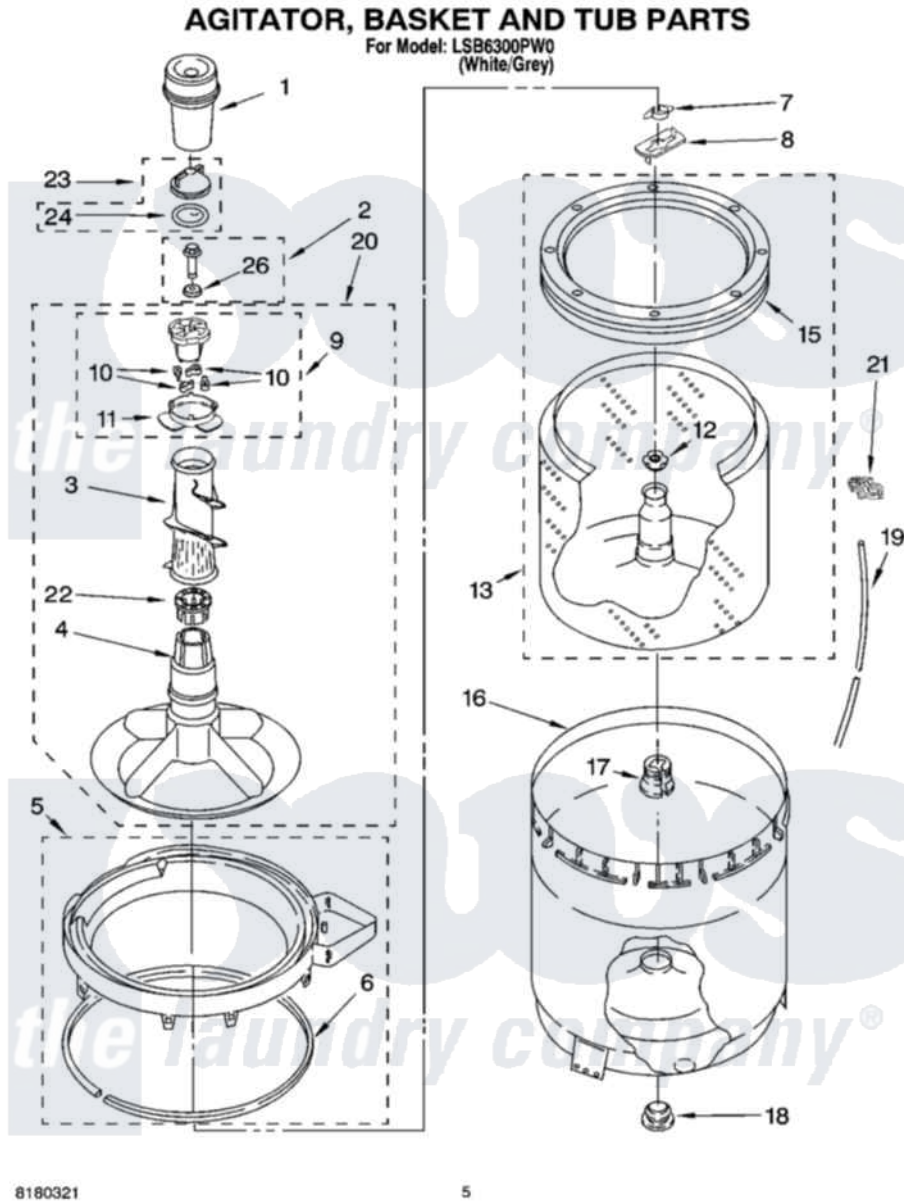

# Whirlpool LSB6300PW0 03 - AGITATOR, BASKET AND TUB PARTS

8180321

5

Whirlpool [Residential Whirlpool LSB6300PW0 Washer Parts](#) Parts Diagram 03 - AGITATOR, BASKET AND TUB PARTS

[Click on the part number to view part](#)

Item	Original Part Number	Replaced By	Status	Part Description
1	<a href="#">63580</a>			Dispenser, Fabric Softener
2	<a href="#">358237</a>			Screw And Washer
3	<a href="#">3363003</a>			Mover, Clothes
4	<a href="#">3951632</a>			Agitator
5	8528150	<a href="#">W10445870</a>		Ring-Tub
6	<a href="#">3976308</a>			Gasket, Tub Ring
7	<a href="#">3354845</a>			Clip, Agitator
8	3355921	<a href="#">8543666</a>		Washer, Agitator
9	3951682	<a href="#">285809</a>		Cam-Agitator
10	3366877	<a href="#">80040</a>		Dog-Agitator
11	<a href="#">3952374</a>			Bearing, Driven Cam
12	<a href="#">21366</a>			Nut, Spanner
13	8526016	<a href="#">W10389328</a>		Clothes Container, Assembly
15	8519788	<a href="#">387240</a>		Ring, Balance
16	<a href="#">63849</a>			Strain Relief, Power Cord
17	<a href="#">389140</a>			Tub Block, Basket Drive

18	<a href="#">383727</a>		Gasket, Centerpodt
19	3347780	<a href="#">353244</a>	Hose, Pressure Switch
20	<a href="#">3951744</a>		Agitator Assembly
21	<a href="#">2219077</a>		Clip, Pressure Switch Hose
22	<a href="#">3951608</a>		Spacer, Thrust
23	3354733	<a href="#">W10074580</a>	Cap, Barrier
24	3348855	<a href="#">W10072840</a>	Fabric Softener
26	<a href="#">3949550</a>		Washer