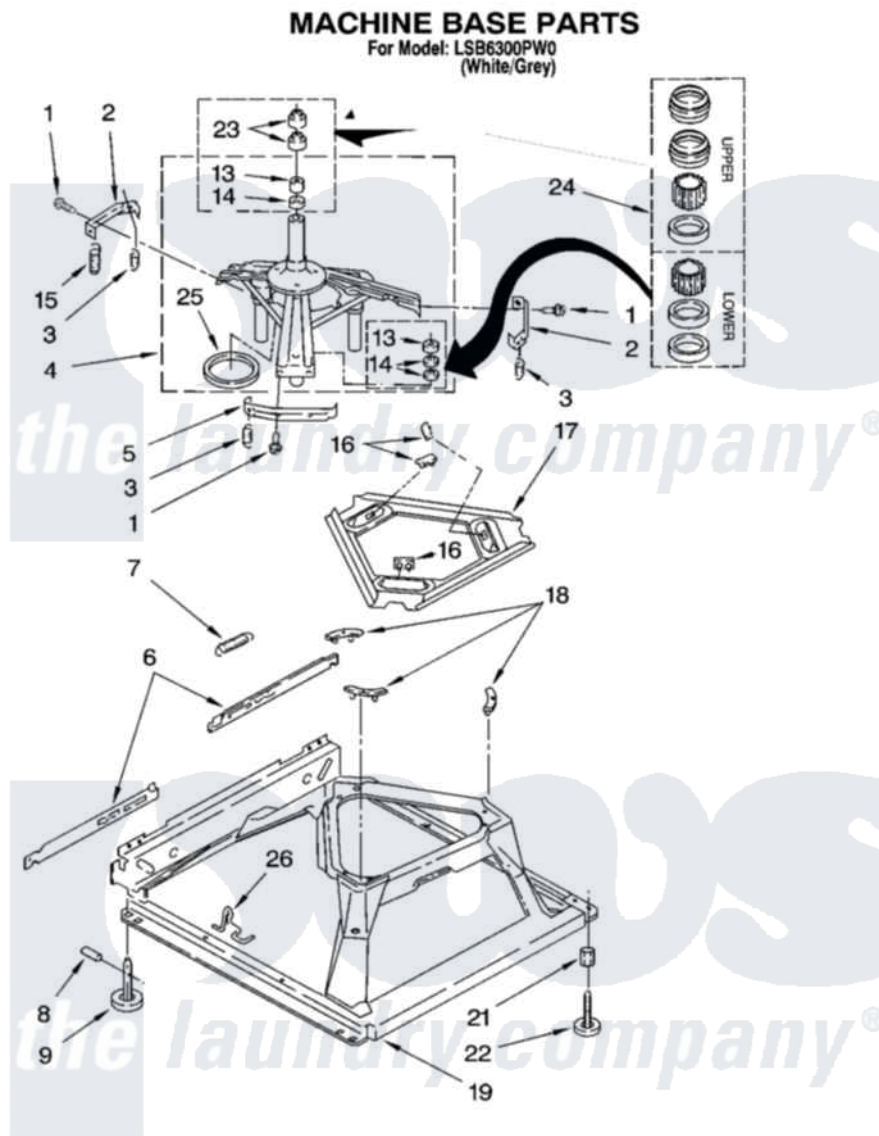

Whirlpool LSB6300PW0 04 - MACHINE BASE PARTS

8180321

7

Whirlpool [Residential Whirlpool LSB6300PW0 Washer Parts](#) Parts Diagram 04 - MACHINE BASE PARTS
Click on the part number to view part

Item	Original Part Number	Replaced By	Status	Part Description
1	3400076			Screw, Bracket Mounting
2	64067			Bracket, Spring Outer
3	63907			Spring, Suspension
4	3362087	280184		Support
5	64065			Bracket, Spring Outer
6	63466			Link, Leveling Mechanism
7	62597	8316845		Spring
8	62837			Pin, Knurled
9	62596	285244		Feet-Leveling
13	3347047	8546455		Bearing, Centerpost
14	357409	359449		Seal, Agitator Shaft
15	388492	W10250667		Spring, Counterweight
16	62568	285219		Pad
17	3946509			Plate, Suspension
18	3363660	285744		Pad
19	3946512	285771		Base

21	3359452		Nut, Lock
22	389102	W10001130	Foot, Leveling
23	356934	8577376	Seal, Centerpost
24	285203		Centerpost Bearing Kit
25	63134		Ring, Sound Deadening
26	63806	W10145155	Retainer, Suspension Spring