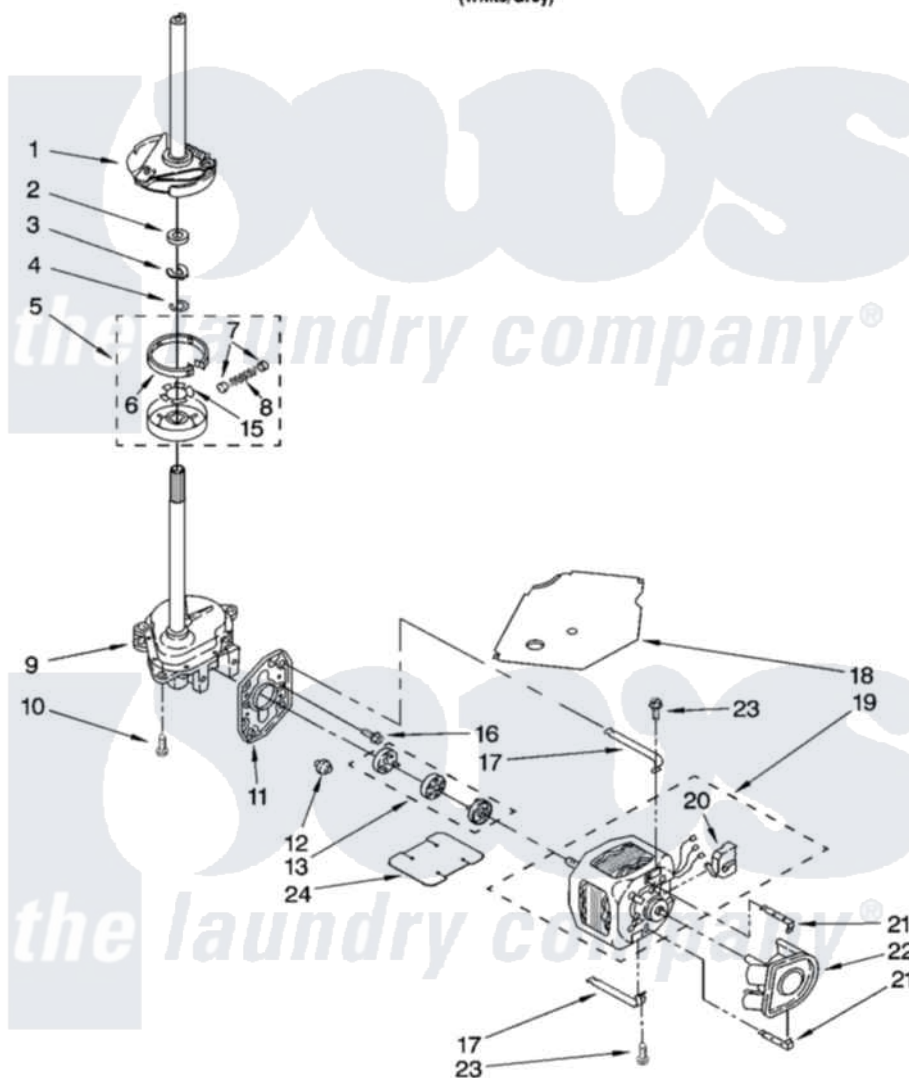

Whirlpool LSB6300PW0 05 - BRAKE, CLUTCH, GEARCASE, MOTOR AND PUMP PARTS

BRAKE, CLUTCH, GEARCASE, MOTOR AND PUMP PARTS

For Model: LSB6300PW0
(White/Grey)

8

8180321

Whirlpool [Residential Whirlpool LSB6300PW0 Washer Parts](#) Parts Diagram 05 - BRAKE, CLUTCH, GEARCASE, MOTOR AND PUMP PARTS

[Click on the part number to view part](#)

Item	Original Part Number	Replaced By	Status	Part Description
1	388952	285792		Basketdrive
2	63292			Washer, Spin Tube Thrust
3	62697	W10080230		Ring, Spin Tube Support
4	63283	285353		Ring
5	3951311	285785		Clutch
6	3951308	285790		Lining
7	62646			Cap, Clutch Spring
8	3946792			Spring And Damper Assembly
9	3360630	3360629		Gearcase
10	3357334	3400516		Screw Anti-Rattle
11	62611			Plate, Motor Mount To Gearcase
12	62691			Grommet, Motor
13	285753	285753A		Coupling
15	3355454			Clip, Main Drive

16	3400516		Screw Anti-Rattle
17	3349637	W10086010	Retainer, Motor
18	3362089		Shield, Tub To Motor
19	8528157	661600	Motor, Main Drive
20	3952056		Switch, Main Drive Motor
21	8546127		Retainer, Pump
22	3363394		Pump
23	3387485	273556	Screw, 10-16 X 5/8
24	3946532		Shield, Motor