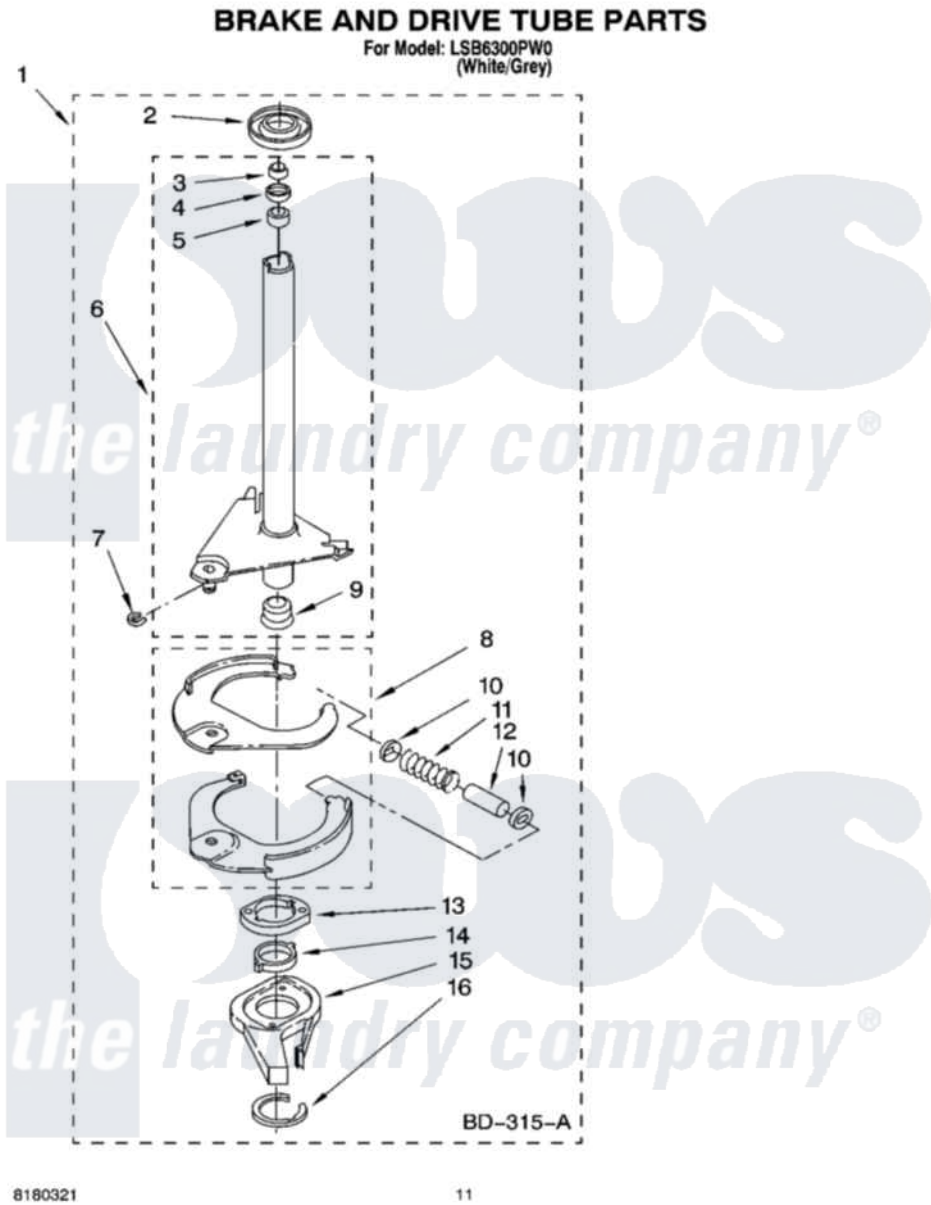

Whirlpool LSB6300PW0 07 - BRAKE AND DRIVE TUBE PARTS

8180321

11

Whirlpool Residential Whirlpool LSB6300PW0 Washer Parts Parts Diagram 07 - BRAKE AND DRIVE TUBE PARTS
Click on the part number to view part

Item	Original Part Number	Replaced By	Status	Part Description
1	388952	285792		Basketdrive
2	62658			Ring, Thrust
3	91939			Seal, Shaft
4	356427			Seal, Spin Pinion
5	356937			Spacer, Drive Tube
6	64027	64208		Tube-Spin
7	64035	W10083190		Ring, Retaining
8	64232	285438		Shoe-Brake
9	62703	8546462		"T" Bearing, Spin Tube
10	62648	285658		Sleeve
11	387806		Not Available	Spring, Brake
12	62909	285658		Sleeve
13	63023	8546461		Cam, Brake Release
14	63022			Sleeve, Cam
15	64194	285790		Lining
16	90368	W10083200		Ring, Retaining

" N/A

Not Available

FOLLOWING PARTS NOT
ILLUSTRATED

" [285208](#)

Lubricant