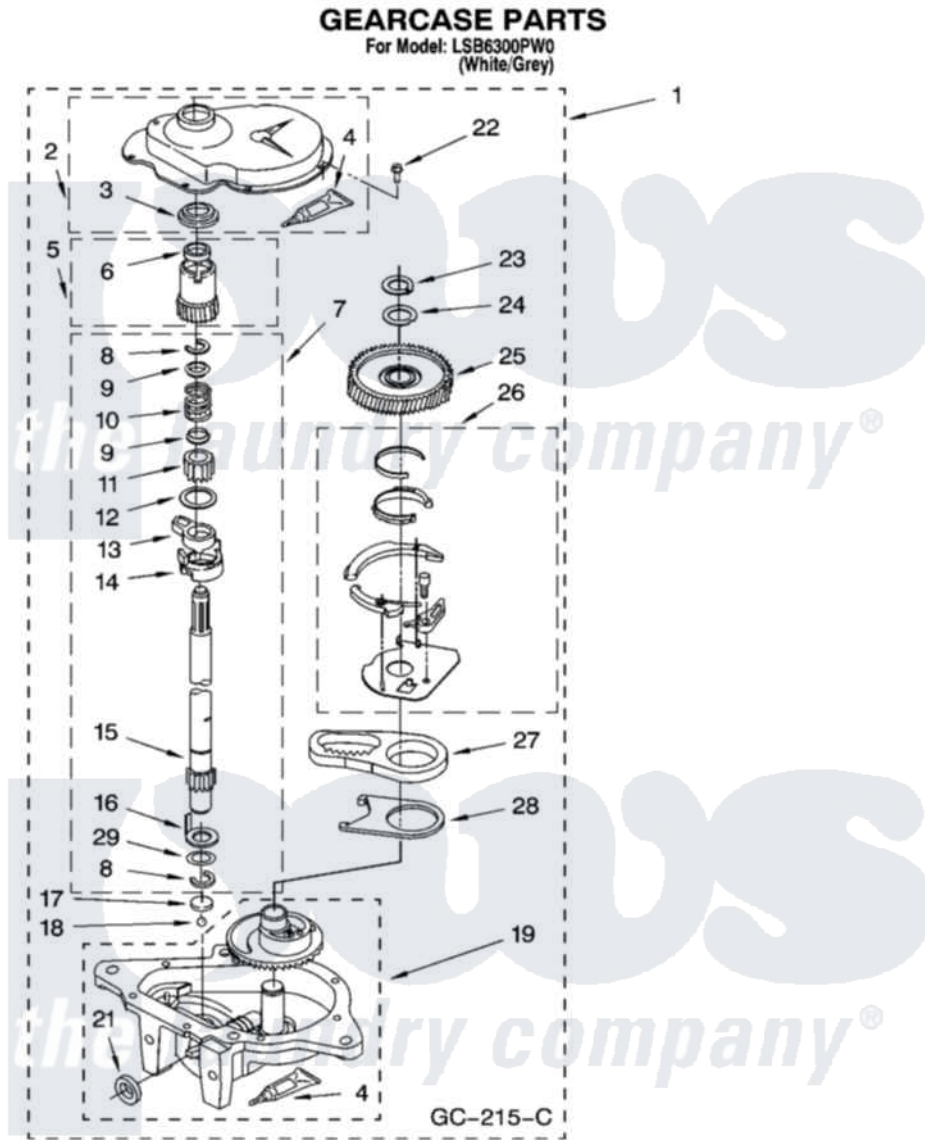

# Whirlpool LSB6300PW0 08 - GEARCASE PARTS

12

8180321

Whirlpool Residential Whirlpool LSB6300PW0 Washer Parts Parts Diagram 08 - GEARCASE PARTS  
Click on the part number to view part

Item	Original Part Number	Replaced By	Status	Part Description
1	3360630	<a href="#">3360629</a>		Gearcase
2	<a href="#">285202</a>			Cover, Gearcase
3	<a href="#">3349985</a>			Seal, Gearcase Cover
4	<a href="#">285195</a>			Sealer Sealer, Gasket
5	63320	<a href="#">285362</a>		Gear and Pinion
6	<a href="#">356427</a>			Seal, Spin Pinion
7	<a href="#">389387</a>			Shaft, Agitator
8	90369		Not Available	Ring, Retaining (2)
9	<a href="#">62677</a>			Retainer, Spring
10	<a href="#">62676</a>			Spring, Agitator
11	63273	<a href="#">285509</a>		Shaft, Agitator
12	<a href="#">62619</a>			Washer, Agitator Gear
13	62580	<a href="#">285206</a>		Cam-Agitator
14	62581	<a href="#">285206</a>		Cam-Agitator
15	<a href="#">285509</a>			Shaft, Agitator
16	<a href="#">62618</a>			Washer, Cam Thrust

17	16018	<a href="#">285205</a>	Bearing
18	85529	<a href="#">285205</a>	Bearing
19	389230	<a href="#">285515</a>	Gearcase
21	<a href="#">285352</a>		Seal Kit, Thrust Plug
22	<a href="#">3351614</a>		Screw, Gearcase Cover Mounting
23	3362552	<a href="#">285765</a>	Ring-Retr
24	285735	<a href="#">285766</a>	Washer Kit, Thrust
25	62570	<a href="#">285362</a>	Gear and Pinon
26	388253	<a href="#">999516</a>	Shelf-Glas
27	3349296	<a href="#">8546456</a>	Rack, Connecting
28	<a href="#">62621</a>		Actuator, Shift
29	<a href="#">388815</a>		Washer, Intermediate 1 3976263 Miscellaneous Parts Bag 2 3976300 Washer, Inlet Hose 3 3366913 Clamp, Hose