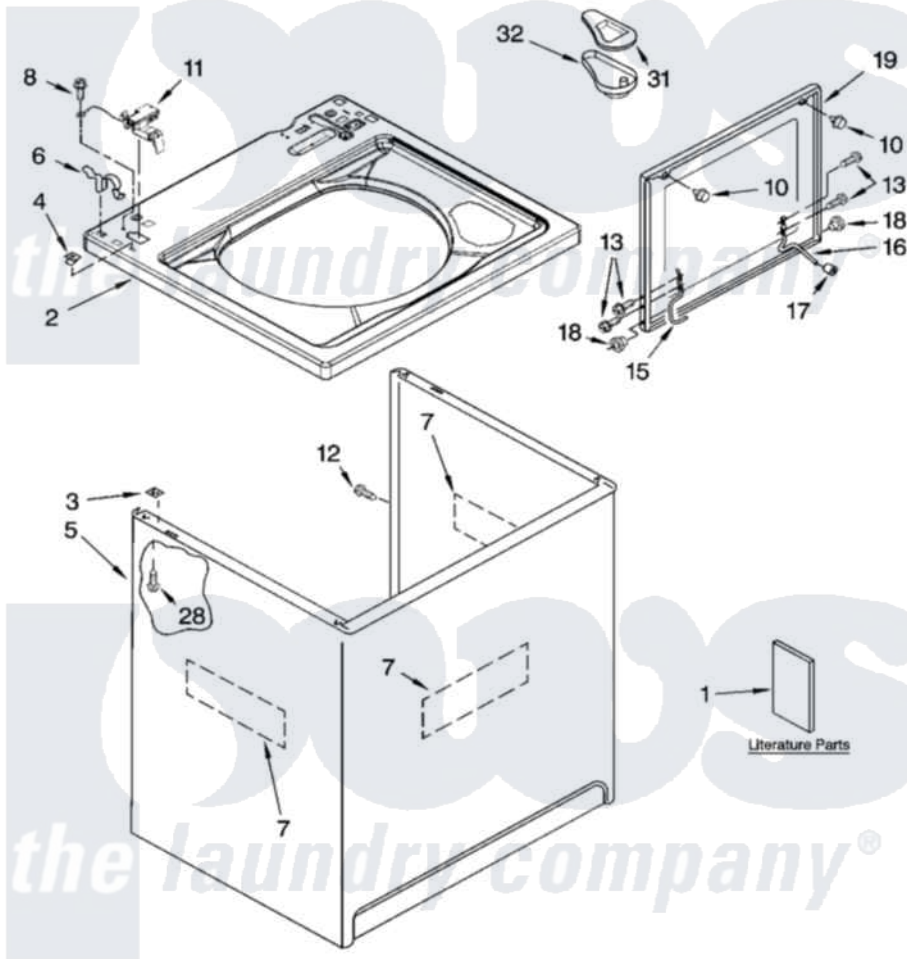

# Whirlpool LSB6300PW1 01 - TOP AND CABINET PARTS

## TOP AND CABINET PARTS

For Model: LSB6300PW1  
(White/Grey)

AUTOMATIC  
WASHER

7-04 Litho in U.S.A. (drd)

1

Part No. 8180493

[Whirlpool Residential Whirlpool LSB6300PW1 Washer Parts](#) Parts Diagram 01 - TOP AND CABINET PARTS