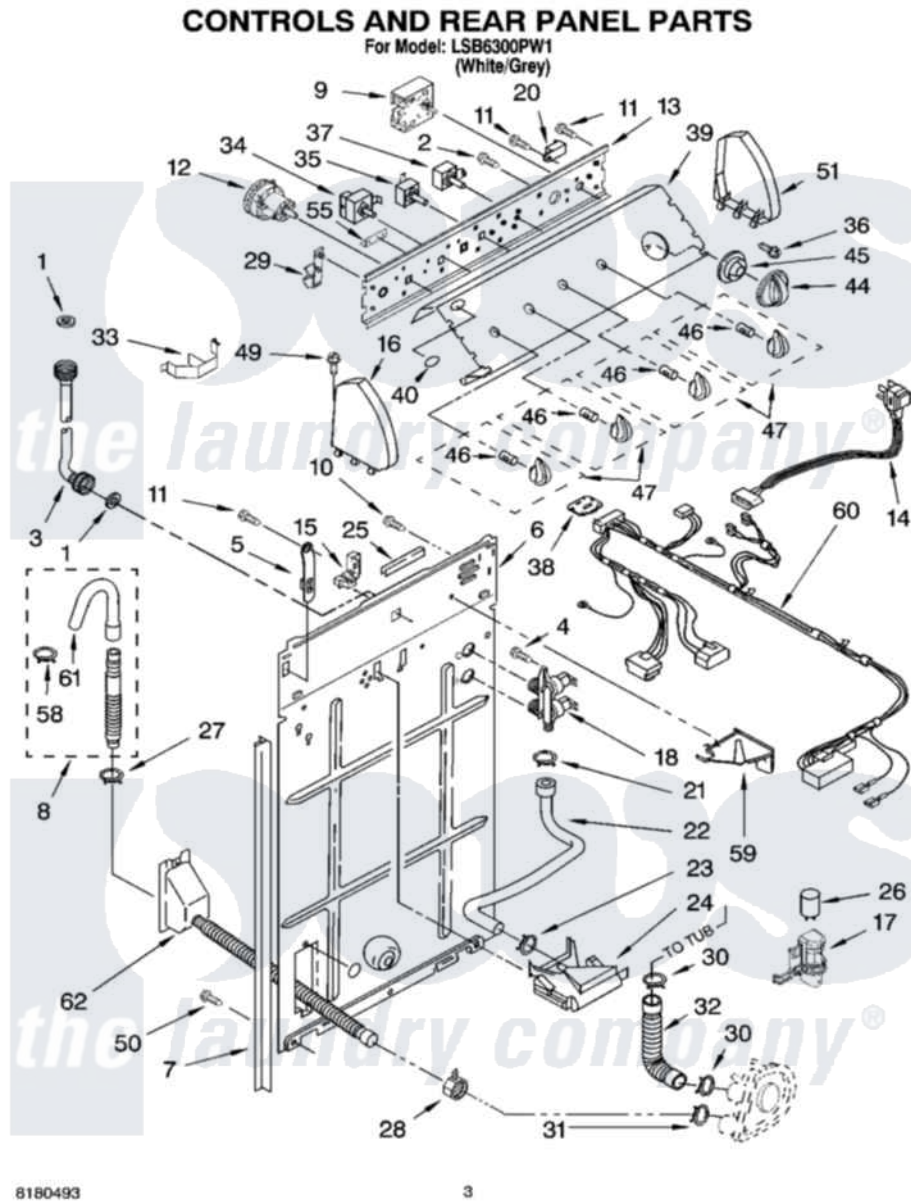

Whirlpool LSB6300PW1 02 - CONTROLS AND REAR PANEL PARTS

Whirlpool Residential Whirlpool LSB6300PW1 Washer Parts Parts Diagram 02 - CONTROLS AND REAR PANEL PARTS
Click on the part number to view part

Item	Original Part Number	Replaced By	Status	Part Description
1	3976300	16123		Washer Inlet-Hose Miscellaneous Parts Must be Ordered Separately.
2	3400073			Screw, Ground
3	3949374	89503		Hose-Inlet
"	3949375	89503		Hose-Inlet
4	9740848			Screw, Mixing Valve Mounting
5	8318255	8568314		Strap, Console
6	3357978			Panel, Rear
7	62747			Pad, Rear Panel
8	3951609	285664		Hose
"	661577	285666		Hose
"	3357090	285702		Hose
9	8557301			Timer, Control
10	3351614			Screw, Gearcase Cover Mounting
11	90767			Screw, 8A X 3/8 HeX Washer Head Tapping