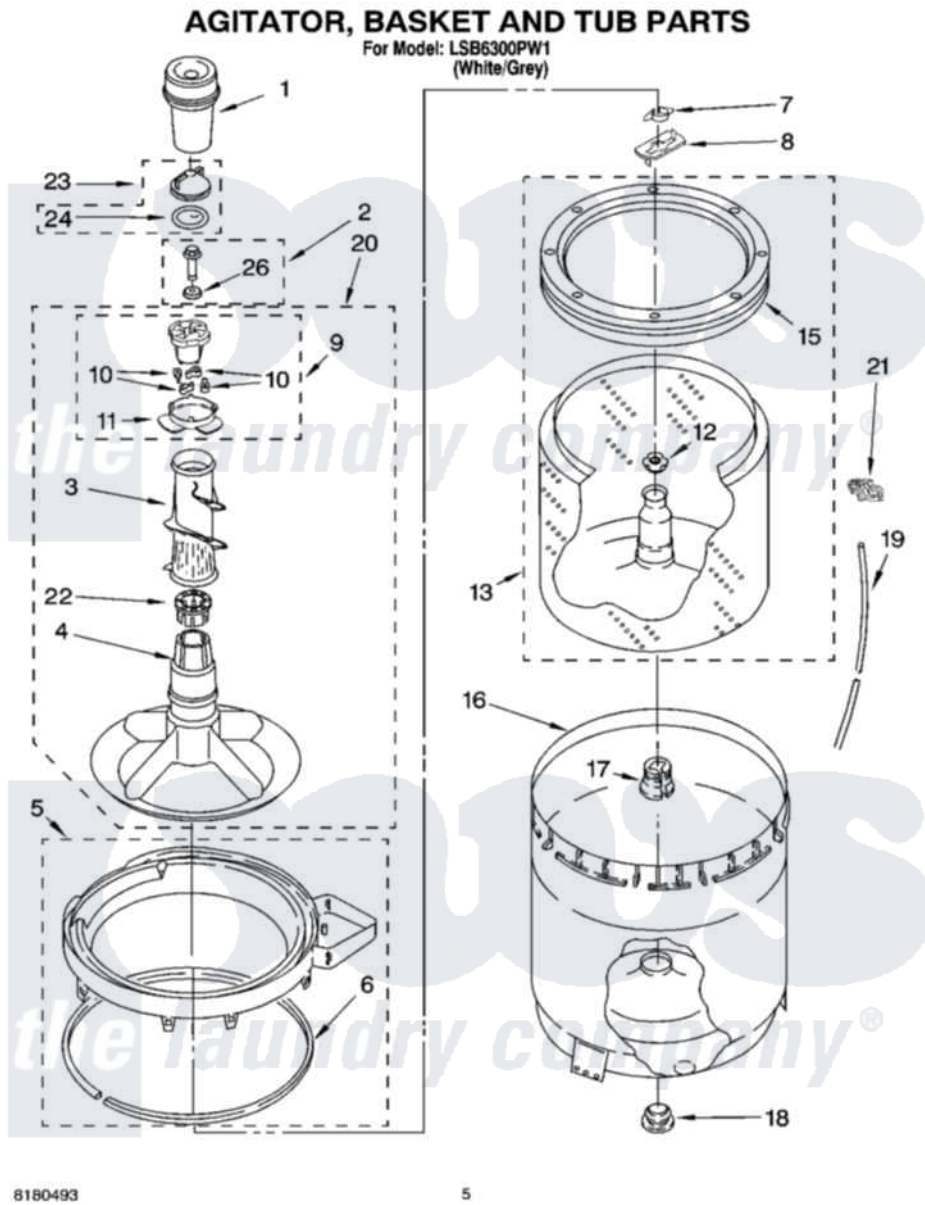

Whirlpool LSB6300PW1 03 - AGITATOR, BASKET AND TUB PARTS

8180493

5

Whirlpool [Residential Whirlpool LSB6300PW1 Washer Parts](#) Parts Diagram 03 - AGITATOR, BASKET AND TUB PARTS

[Click on the part number to view part](#)

Item	Original Part Number	Replaced By	Status	Part Description
1	63580			Dispenser, Fabric Softener
2	358237			Screw And Washer
3	3363003			Mover, Clothes
4	3951632			Agitator
5	8528150	W10445870		Ring-Tub
6	3976308			Gasket, Tub Ring
7	3354845			Clip, Agitator
8	3355921	8543666		Washer, Agitator
9	3951682	285809		Cam-Agitator
10	3366877	80040		Dog-Agitator
11	3952374			Bearing, Driven Cam
12	21366			Nut, Spanner
13	8526016	W10389328		Clothes Container, Assembly
15	8519788	387240		Ring, Balance
16	63849			Strain Relief, Power Cord
17	389140			Tub Block, Basket Drive

18	383727		Gasket, Centerpodt
19	3347780	353244	Hose, Pressure Switch
20	3951744		Agitator Assembly
21	2219077		Clip, Pressure Switch Hose
22	3951608		Spacer, Thrust
23	3354733	W10074580	Cap, Barrier
24	3348855	W10072840	Fabric Softener
26	3949550		Washer