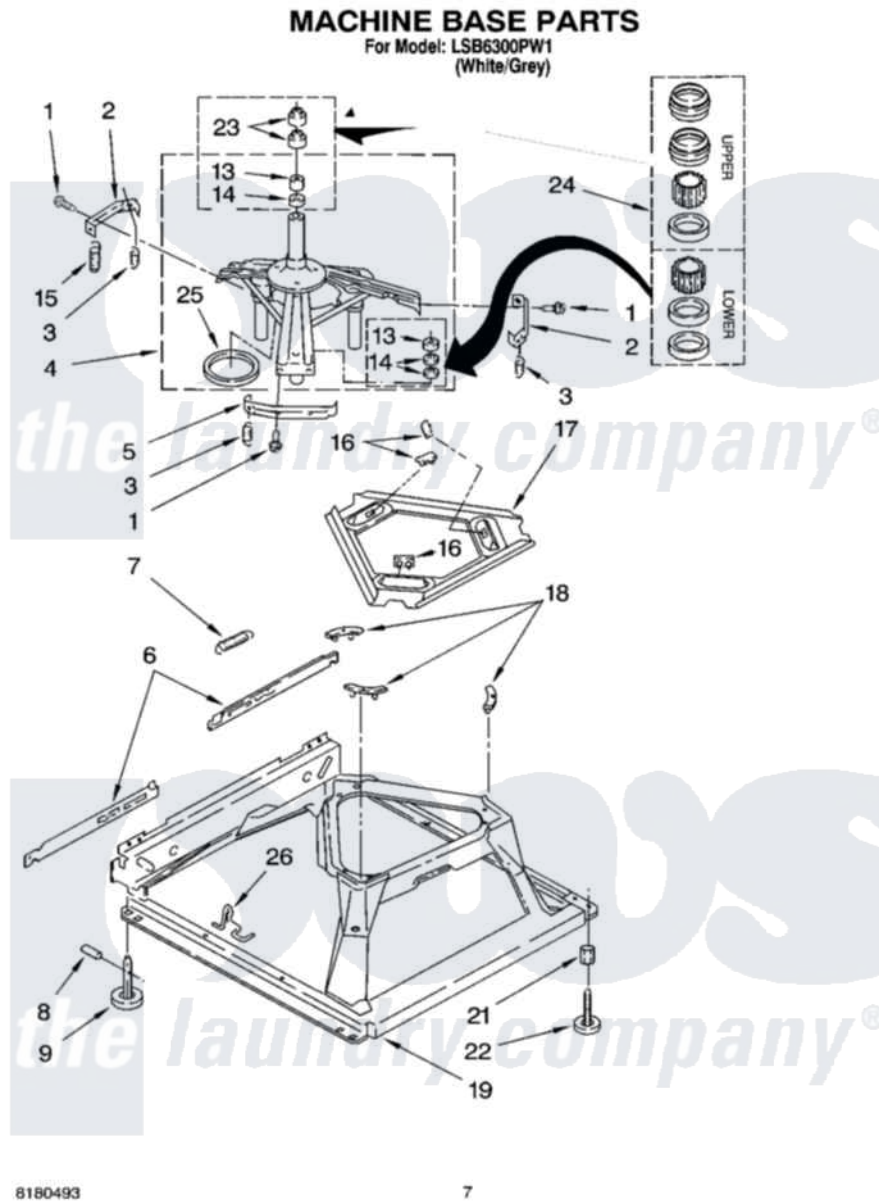

Whirlpool LSB6300PW1 04 - MACHINE BASE PARTS

Whirlpool [Residential Whirlpool LSB6300PW1 Washer Parts](#) Parts Diagram 04 - MACHINE BASE PARTS
Click on the part number to view part

Item	Original Part Number	Replaced By	Status	Part Description
1	3400076			Screw, Bracket Mounting
2	64067			Bracket, Spring Outer
3	63907			Spring, Suspension
4	3362087	280184		Support
5	64065			Bracket, Spring Outer
6	63466			Link, Leveling Mechanism
7	62597	8316845		Spring
8	62837			Pin, Knurled
9	62596	285244		Feet-Leveling
13	3347047	8546455		Bearing, Centerpost
14	357409	359449		Seal, Agitator Shaft
15	388492	W10250667		Spring, Counterweight
16	62568	285219		Pad
17	3946509			Plate, Suspension
18	3363660	285744		Pad
19	3946512	285771		Base

21	3359452		Nut, Lock
22	389102	W10001130	Foot, Leveling
23	356934	8577376	Seal, Centerpost
24	285203		Centerpost Bearing Kit
25	63134		Ring, Sound Deadening
26	63806	W10145155	Retainer, Suspension Spring