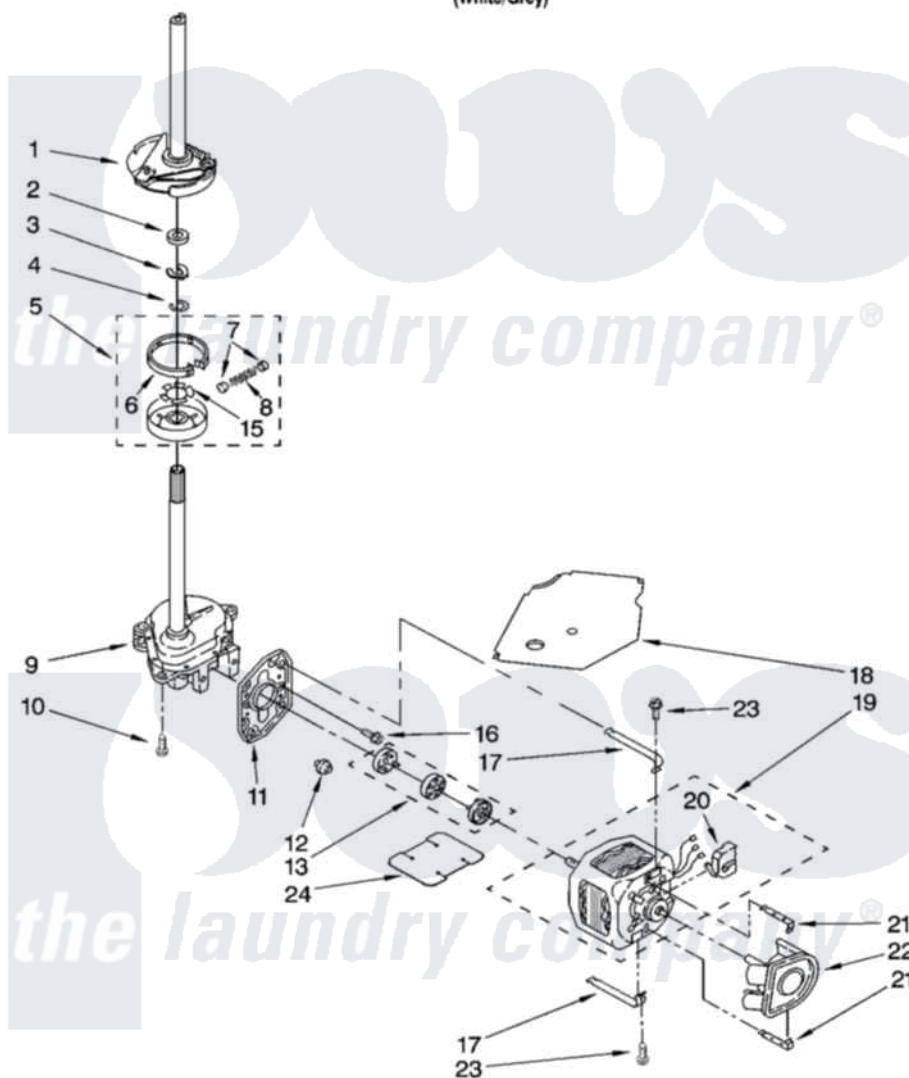

Whirlpool LSB6300PW1 05 - BRAKE, CLUTCH, GEARCASE, MOTOR AND PUMP PARTS

BRAKE, CLUTCH, GEARCASE, MOTOR AND PUMP PARTS

For Model: LSB6300PW1
(White/Grey)

8

8180493

Whirlpool [Residential Whirlpool LSB6300PW1 Washer Parts](#) Parts Diagram 05 - BRAKE, CLUTCH, GEARCASE, MOTOR AND PUMP PARTS

[Click on the part number to view part](#)

Item	Original Part Number	Replaced By	Status	Part Description
1	388952	285792		Basketdrive
2	63292			Washer, Spin Tube Thrust
3	62697	W10080230		Ring, Spin Tube Support
4	63283	285353		Ring
5	3951311	285785		Clutch
6	3951308	285790		Lining
7	62646			Cap, Clutch Spring
8	3946792			Spring And Damper Assembly
9	3360630	3360629		Gearcase
10	3357334	3400516		Screw Anti-Rattle
11	62611			Plate, Motor Mount To Gearcase
12	62691			Grommet, Motor
13	285753	285753A		Coupling
15	3355454			Clip, Main Drive

16	3400516		Screw Anti-Rattle
17	3349637	W10086010	Retainer, Motor
18	3362089		Shield, Tub To Motor
19	8528157	661600	Motor, Main Drive
20	3952056		Switch, Main Drive Motor
21	8546127		Retainer, Pump
22	3363394		Pump
23	3387485	273556	Screw, 10-16 X 5/8
24	3946532		Shield, Motor