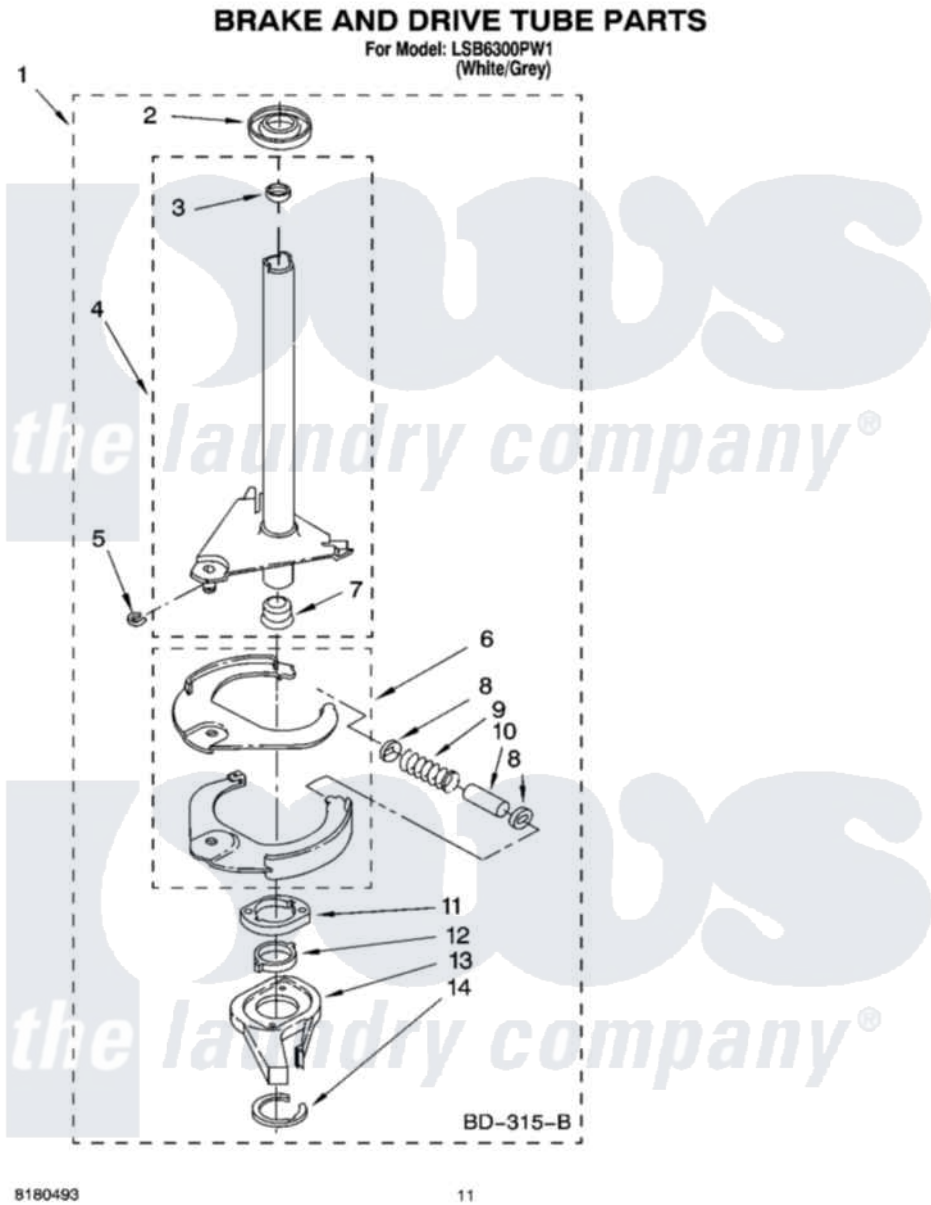

Whirlpool LSB6300PW1 07 - BRAKE AND DRIVE TUBE PARTS

Whirlpool Residential Whirlpool LSB6300PW1 Washer Parts Parts Diagram 07 - BRAKE AND DRIVE TUBE PARTS
Click on the part number to view part

Item	Original Part Number	Replaced By	Status	Part Description
1	388952	285792		Basketdrive
2	62658			Ring, Thrust
3	356427			Seal, Spin Pinion
4	64027	64208		Tube-Spin
5	64035	W10083190		Ring, Retaining
6	64232	285438		Shoe-Brake
7	62703	8546462		"T" Bearing, Spin Tube
8	3353956	285658		Sleeve
9	387806		Not Available	Spring, Brake
10	3355360	285658		Sleeve
11	661516	8546461		Cam, Brake Release
12	63022			Sleeve, Cam
13	64194	285790		Lining
14	90368	W10083200		Ring, Retaining
"	N/A		Not Available	FOLLOWING PARTS NOT ILLUSTRATED
"	285208			Lubricant