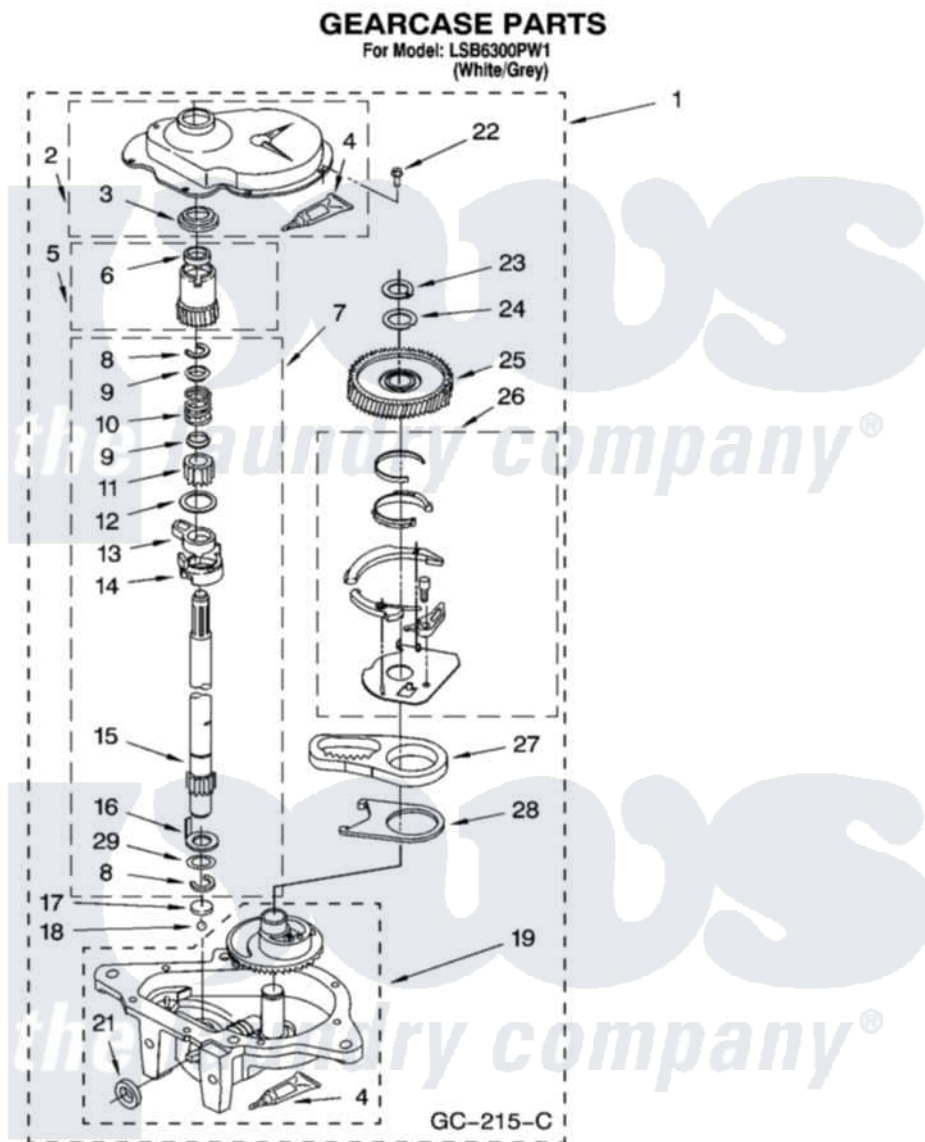

Whirlpool LSB6300PW1 08 - GEARCASE PARTS

12

8180493

Whirlpool Residential Whirlpool LSB6300PW1 Washer Parts Parts Diagram 08 - GEARCASE PARTS
Click on the part number to view part

Item	Original Part Number	Replaced By	Status	Part Description
1	3360630	3360629		Gearcase
2	285202			Cover, Gearcase
3	3349985			Seal, Gearcase Cover
4	285195			Sealer Sealer, Gasket
5	63320	285362		Gear and Pinion
6	356427			Seal, Spin Pinion
7	389387			Shaft, Agitator
8	90369		Not Available	Ring, Retaining (2)
9	62677			Retainer, Spring
10	62676			Spring, Agitator
11	63273	285509		Shaft, Agitator
12	62619			Washer, Agitator Gear
13	62580	285206		Cam-Agitator
14	62581	285206		Cam-Agitator
15	285509			Shaft, Agitator
16	62618			Washer, Cam Thrust

17	16018	285205	Bearing
18	85529	285205	Bearing
19	389230	285515	Gearcase
21	285352		Seal Kit, Thrust Plug
22	3351614		Screw, Gearcase Cover Mounting
23	3362552	285765	Ring-Retr
24	285735	285766	Washer Kit, Thrust
25	62570	285362	Gear and Pinon
26	388253	999516	Shelf-Glas
27	3349296	8546456	Rack, Connecting
28	62621		Actuator, Shift
29	388815		Washer, Intermediate 1 3976263 Miscellaneous Parts Bag 2 3976300 Washer, Inlet Hose 3 3366913 Clamp, Hose