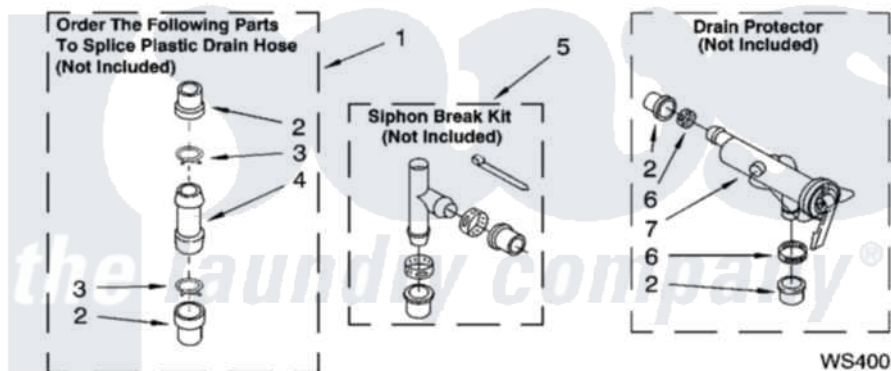

Whirlpool LSB6300PW1 09 - WATER SYSTEM PARTS, MISCELLANEOUS PARTS, OPTIONAL PARTS (NOT INCLUDED)

WATER SYSTEM PARTS

For Model: LSB6300PW1
(White/Grey)

8180493

13

Whirlpool [Residential Whirlpool LSB6300PW1 Washer Parts](#) Parts Diagram 09 - WATER SYSTEM PARTS, MISCELLANEOUS PARTS, OPTIONAL PARTS (NOT INCLUDED)

[Click on the part number to view part](#)

Item	Original Part Number	Replaced By	Status	Part Description
1	285442			Water System Parts
2	285321			Water System Parts
3	370447	285655		Clamp, Hose
4	16272			Connector, Straight
5	285320			Water System Parts
6	65349	285655		Clamp, Hose
7	367031			Water System Parts
1	3976263	285654		Parts-Misc
2	3976300	16123		Washer Inlet-Hose Miscellaneous Parts Must be Ordered Separately.
3	3366913	3357331		Clamp, Drain
4	3359452			Nut, Lock
5	389102	W10001130		Foot, Leveling
6	3366912	356138		Clamp, Hose