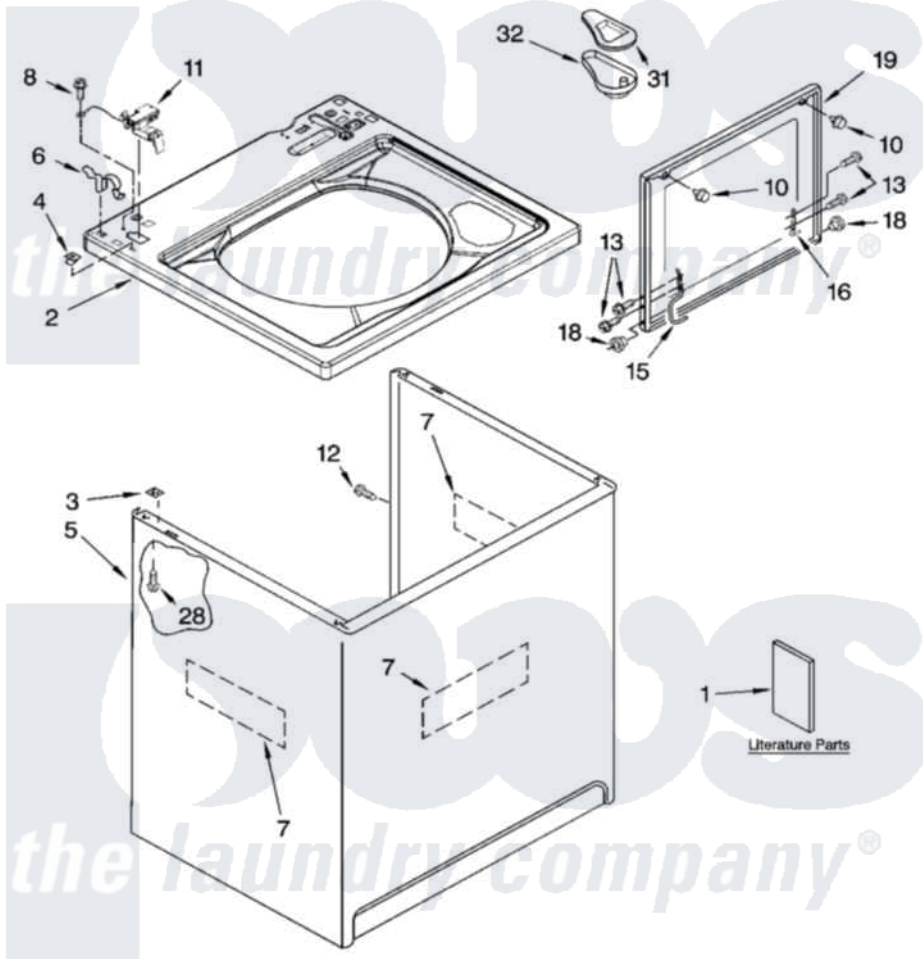

Whirlpool LSB6300PW3 01 - TOP AND CABINET PARTS

TOP AND CABINET PARTS

For Model: LSB6300PW3
(White/Grey)

AUTOMATIC
WASHER

FOR ORDERING INFORMATION REFER TO PARTS PRICE LIST

4-05 Litho in U.S.A. (drd)

1

Part No. 8180648

[Whirlpool Residential Whirlpool LSB6300PW3 Washer Parts](#) Parts Diagram 01 - TOP AND CABINET PARTS

[Click on the part number to view part](#)

| Item | Original Part Number | Replaced By | Status | Part Description |
|------|-------------------------|-------------------------|---------------|--|
| 1 | 3957165 | | Not Available | Installation Instructions |
| " | 3955869 | | Not Available | Use & Care Guide |
| " | 3955907 | | Not Available | Feature Sheet |
| " | 3957349 | | Not Available | Energy Guide |
| " | 8566203 | | Not Available | Wiring Diagram |
| " | N/A | | Not Available | Following May Be Purchased DO-IT-YOURSELF REPAIR MANUALS |
| " | 4313896 | | | Do-It-Yourself Repair Manuals |
| 2 | 8543451 | 8543447 | | Top |
| 3 | 62750 | | | Spacer, Cabinet To Top (4) |
| 4 | 357213 | | | Nut, Push-In |
| 5 | 63424 | | | Cabinet |
| 6 | 62780 | | | Clip, Top And Cabinet And Rear Panel |
| 7 | 3976348 | | | Absorber, Sound |
| 8 | 3351614 | | | Screw, Gearcase Cover Mounting |

| | | | |
|----|-------------------------|---------------------------|---------------------------|
| 10 | 9724509 | | Bumper, Lid |
| 11 | 8318084 | | Switch, Lid |
| 12 | 3357011 | 308685 | Side Trim) |
| 13 | 355274 | W10119828 | Screw, Lid Hinge Mounting |
| 15 | 8559336 | W10225136 | Hinge 7 Pad Assembly |
| 16 | 91770 | | Hinge, Lid |
| 18 | 8319539 | | Bearing, Lid Hinge |
| 19 | 8558398 | W10193861 | Lid |
| 28 | 3390631 | | Screw, 10-16 X 3/8 |
| 31 | 3955788 | | Cover, Dispenser |
| 32 | 8519517 | | Dispenser, Bleach |