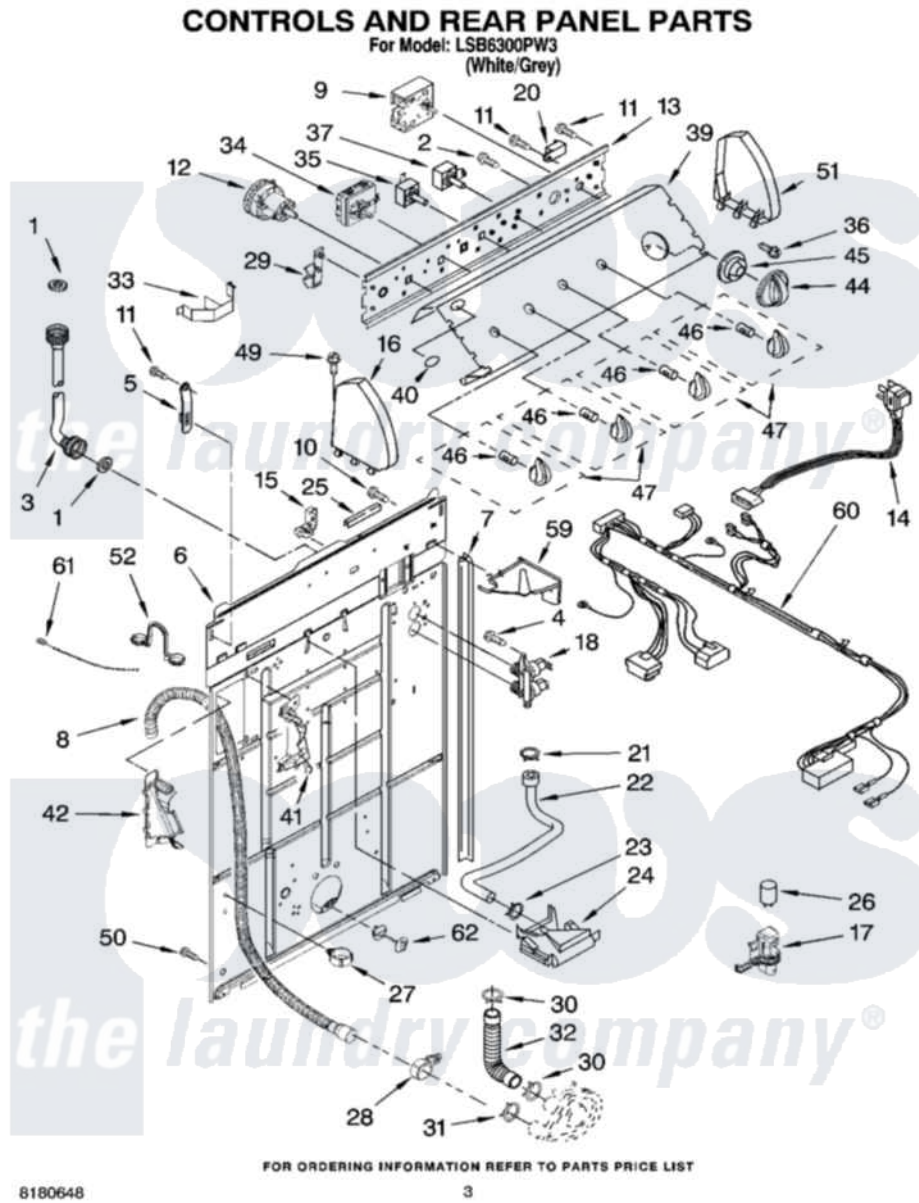

Whirlpool LSB6300PW3 02 - CONTROLS AND REAR PANEL PARTS

Whirlpool [Residential Whirlpool LSB6300PW3 Washer Parts](#) Parts Diagram 02 - CONTROLS AND REAR PANEL PARTS
Click on the part number to view part

Item	Original Part Number	Replaced By	Status	Part Description
1	3976300	16123		Washer Inlet-Hose Miscellaneous Parts Must be Ordered Separately.
2	3400073			Screw, Ground
3	8571377	89503		Hose-Inlet
"	8571378	89503		Hose-Inlet
4	9740848			Screw, Mixing Valve Mounting
5	8568314			Strap, Console
6	8318015			Panel, Rear
7	62747			Pad, Rear Panel
8	8559373	W10096921		Drain Hose Assembly
9	8557301			Timer, Control
10	3351614			Screw, Gearcase Cover Mounting
11	90767			Screw, 8A X 3/8 HeX Washer Head Tapping
12	3366845	W10339326		Switch-WL
13	8544893			Bracket, Control