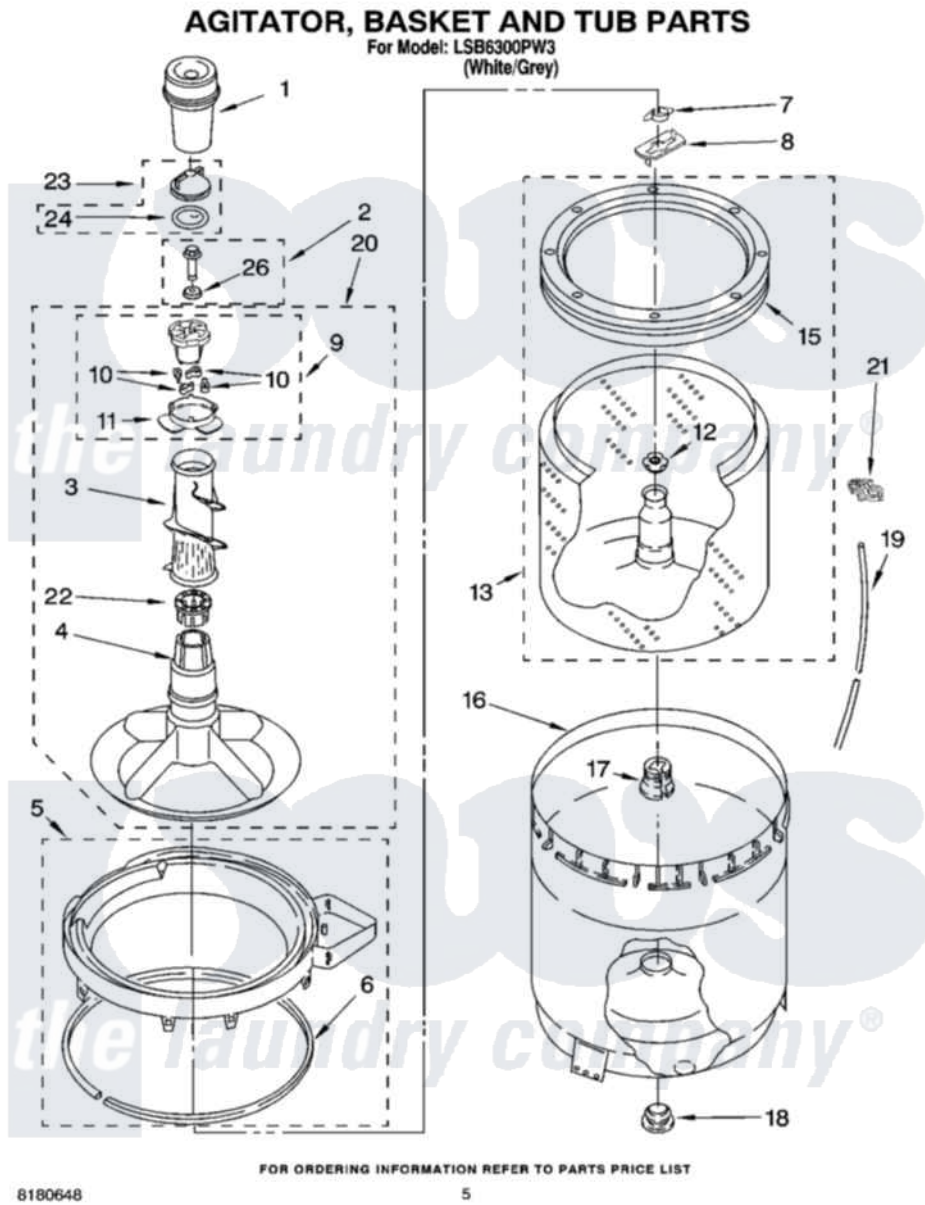

Whirlpool LSB6300PW3 03 - AGITATOR, BASKET AND TUB PARTS

8180648

5

Whirlpool [Residential Whirlpool LSB6300PW3 Washer Parts](#) Parts Diagram 03 - AGITATOR, BASKET AND TUB PARTS

[Click on the part number to view part](#)

Item	Original Part Number	Replaced By	Status	Part Description
1	63580			Dispenser, Fabric Softener
2	358237			Screw And Washer
3	3363003			Mover, Clothes
4	3951632			Agitator
5	8528150	W10445870		Ring-Tub
6	3976308			Gasket, Tub Ring
7	3354845			Clip, Agitator
8	3355921	8543666		Washer, Agitator
9	3951682	285809		Cam-Agitator
10	3366877	80040		Dog-Agitator
11	3952374			Bearing, Driven Cam
12	21366			Nut, Spanner
13	8526016	W10389328		Clothes Container, Assembly
15	8519788	387240		Ring, Balance
16	63849			Strain Relief, Power Cord
17	389140			Tub Block, Basket Drive

18	383727		Gasket, Centerpodt
19	3347780	353244	Hose, Pressure Switch
20	3951744		Agitator Assembly
21	2219077		Clip, Pressure Switch Hose
22	3951608		Spacer, Thrust
23	3354733	W10074580	Cap, Barrier
24	3348855	W10072840	Fabric Softener
26	3949550		Washer