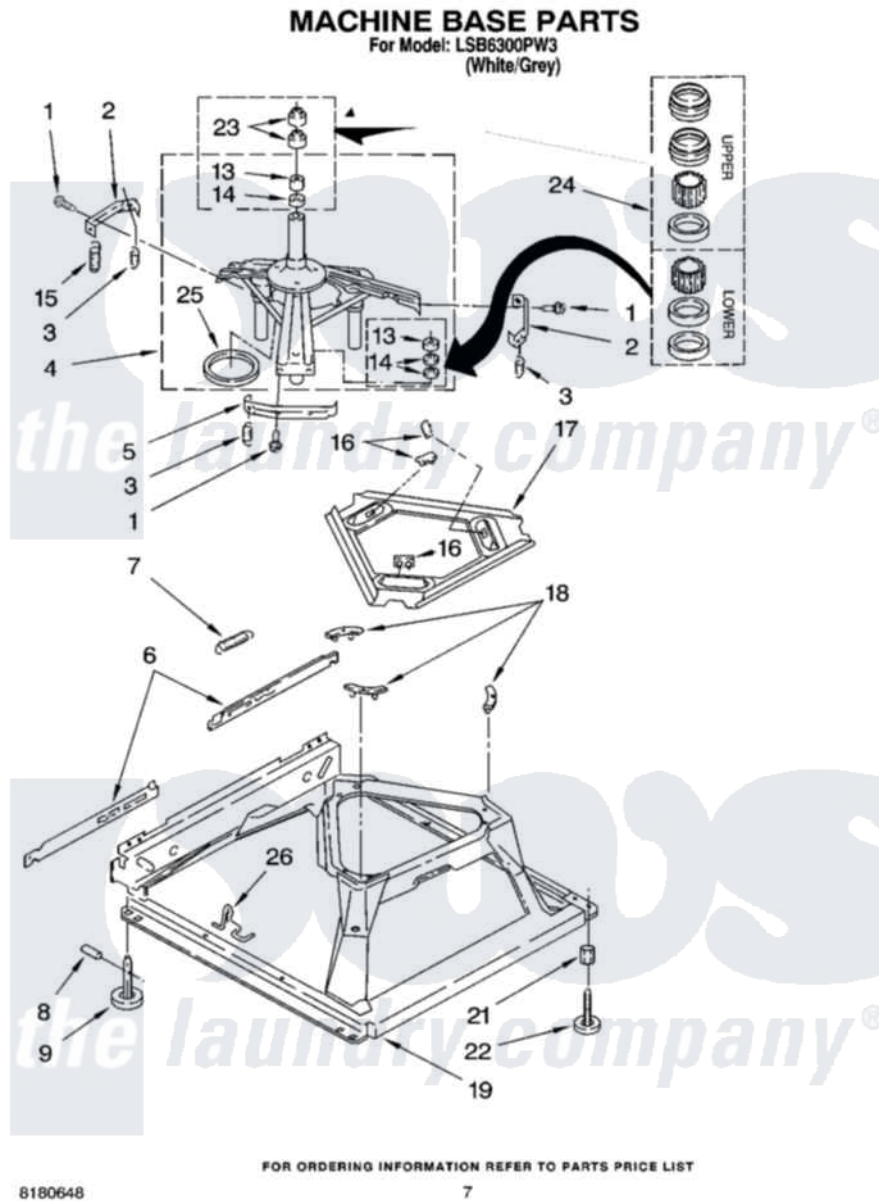

Whirlpool LSB6300PW3 04 - MACHINE BASE PARTS

Whirlpool [Residential Whirlpool LSB6300PW3 Washer Parts](#) Parts Diagram 04 - MACHINE BASE PARTS
[Click on the part number to view part](#)

Item	Original Part Number	Replaced By	Status	Part Description
1	3400076			Screw, Bracket Mounting
2	64067			Bracket, Spring Outer
3	63907			Spring, Suspension
4	8575214	280184		Support
5	64065			Bracket, Spring Outer
6	63466			Link, Leveling Mechanism
7	62597	8316845		Spring
8	62837			Pin, Knurled
9	62596	285244		Feet-Leveling
13	3347047	8546455		Bearing, Centerpost
14	357409	359449		Seal, Agitator Shaft
15	388492	W10250667		Spring, Counterweight
16	62568	285219		Pad
17	3946509			Plate, Suspension
18	3363660	285744		Pad
19	3946512	285771		Base

21	3359452		Nut, Lock
22	389102	W10001130	Foot, Leveling
23	356934	8577376	Seal, Centerpost
24	285203		Centerpost Bearing Kit
25	63134		Ring, Sound Deadening
26	63806	W10145155	Retainer, Suspension Spring