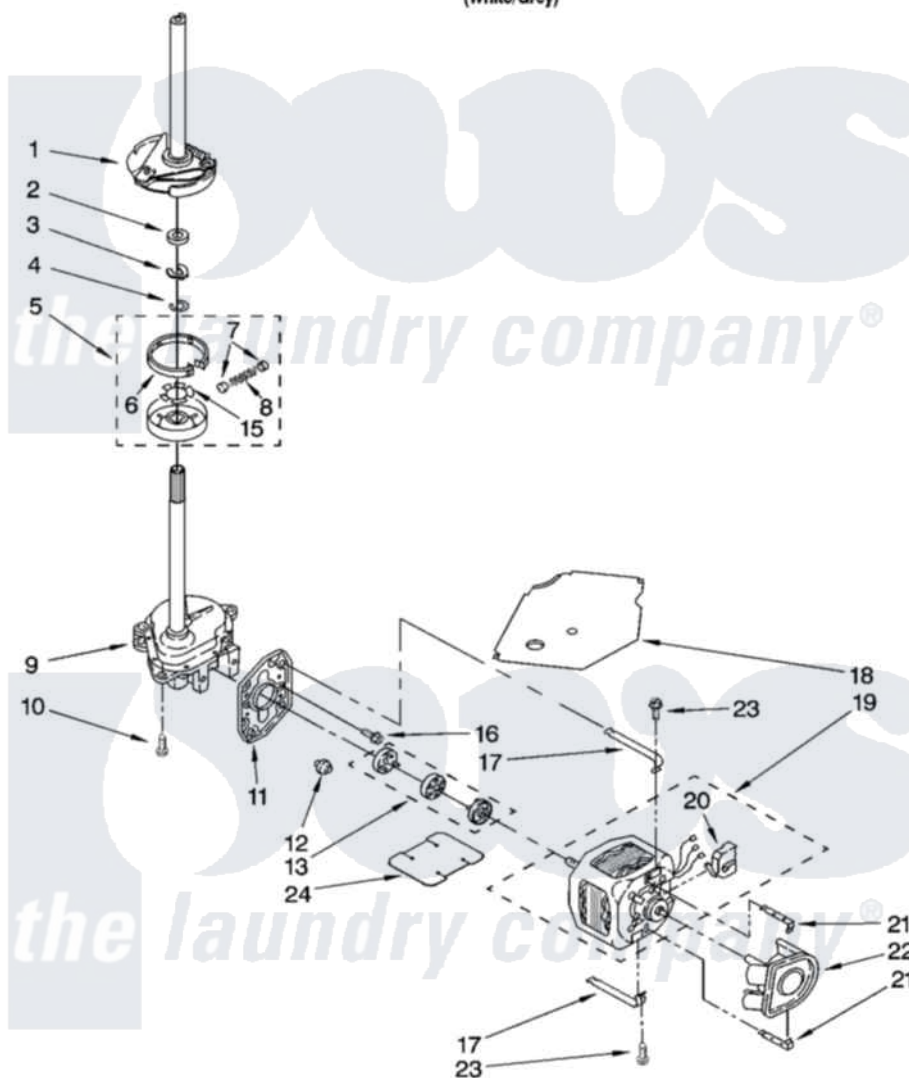

Whirlpool LSB6300PW3 05 - BRAKE, CLUTCH, GEARCASE, MOTOR AND PUMP PARTS

BRAKE, CLUTCH, GEARCASE, MOTOR AND PUMP PARTS

For Model: LSB6300PW3
(White/Grey)

8

8180648

Whirlpool [Residential Whirlpool LSB6300PW3 Washer Parts](#) Parts Diagram 05 - BRAKE, CLUTCH, GEARCASE, MOTOR AND PUMP PARTS

[Click on the part number to view part](#)

Item	Original Part Number	Replaced By	Status	Part Description
1	388952	285792		Basketdrive
2	63292			Washer, Spin Tube Thrust
3	62697	W10080230		Ring, Spin Tube Support
4	63283	285353		Ring
5	3951311	285785		Clutch
6	3951308	285790		Lining
7	62646			Cap, Clutch Spring
8	3946792			Spring And Damper Assembly
9	3360630	3360629		Gearcase
10	3357334	3400516		Screw Anti-Rattle
11	62611			Plate, Motor Mount To Gearcase
12	62691			Grommet, Motor
13	285753	285753A		Coupling
15	3355454			Clip, Main Drive

16	3400516		Screw Anti-Rattle
17	3349637	W10086010	Retainer, Motor
18	3362089		Shield, Tub To Motor
19	8528157	661600	Motor, Main Drive
20	3952056		Switch, Main Drive Motor
21	8546127		Retainer, Pump
22	3363394		Pump
23	3387485	273556	Screw, 10-16 X 5/8
24	3946532		Shield, Motor