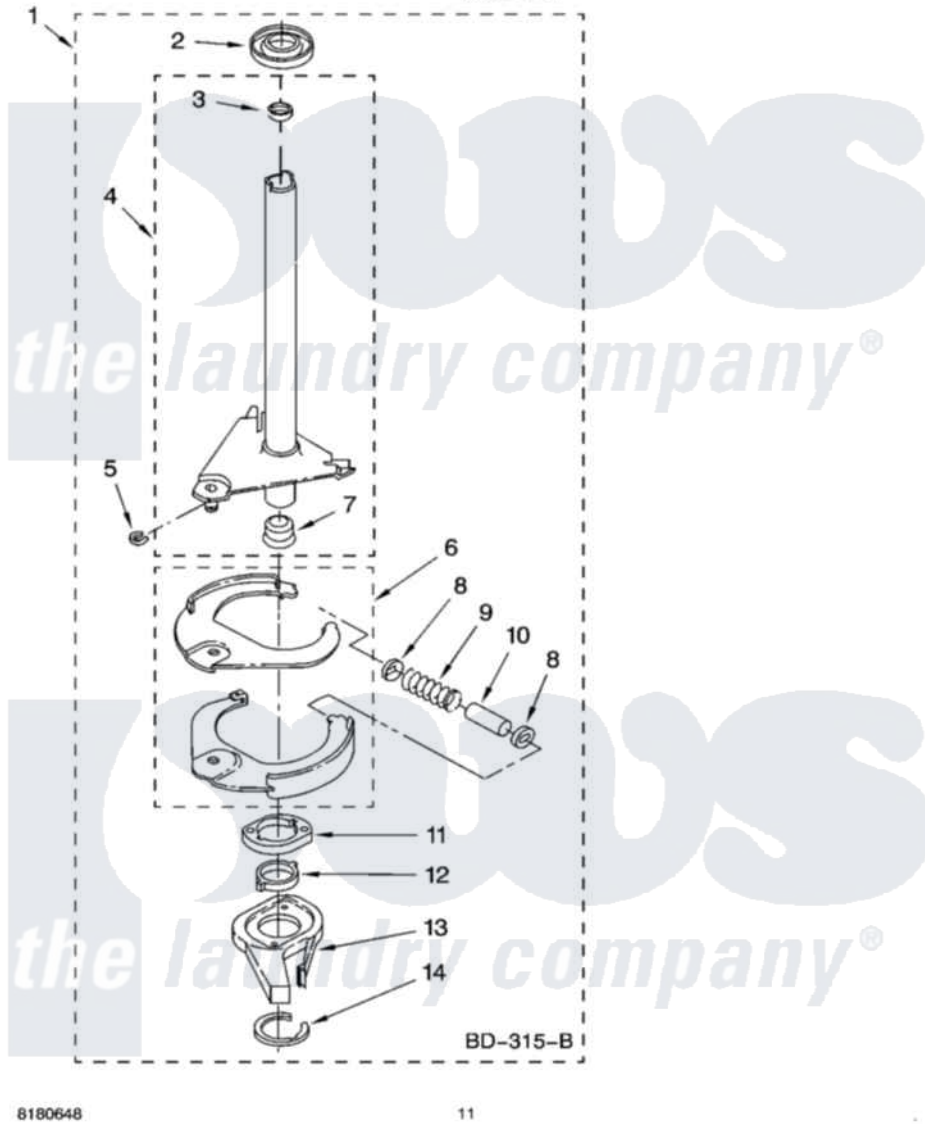

# Whirlpool LSB6300PW3 07 - BRAKE AND DRIVE TUBE PARTS

## BRAKE AND DRIVE TUBE PARTS

For Model: LSB6300PW3  
(White/Grey)

8180648

11

Whirlpool Residential Whirlpool LSB6300PW3 Washer Parts Parts Diagram 07 - BRAKE AND DRIVE TUBE PARTS  
Click on the part number to view part

Item	Original Part Number	Replaced By	Status	Part Description
1	388952	<a href="#">285792</a>		Basketdrive
2	<a href="#">62658</a>			Ring, Thrust
3	<a href="#">356427</a>			Seal, Spin Pinion
4	64027	<a href="#">64208</a>		Tube-Spin
5	64035	<a href="#">W10083190</a>		Ring, Retaining
6	64232	<a href="#">285438</a>		Shoe-Brake
7	62703	<a href="#">8546462</a>		"T" Bearing, Spin Tube
8	3353956	<a href="#">285658</a>		Sleeve
9	387806		Not Available	Spring, Brake
10	3355360	<a href="#">285658</a>		Sleeve
11	661516	<a href="#">8546461</a>		Cam, Brake Release
12	<a href="#">63022</a>			Sleeve, Cam
13	64194	<a href="#">285790</a>		Lining
14	90368	<a href="#">W10083200</a>		Ring, Retaining
"	N/A		Not Available	FOLLOWING PARTS NOT ILLUSTRATED
"	<a href="#">285208</a>			Lubricant