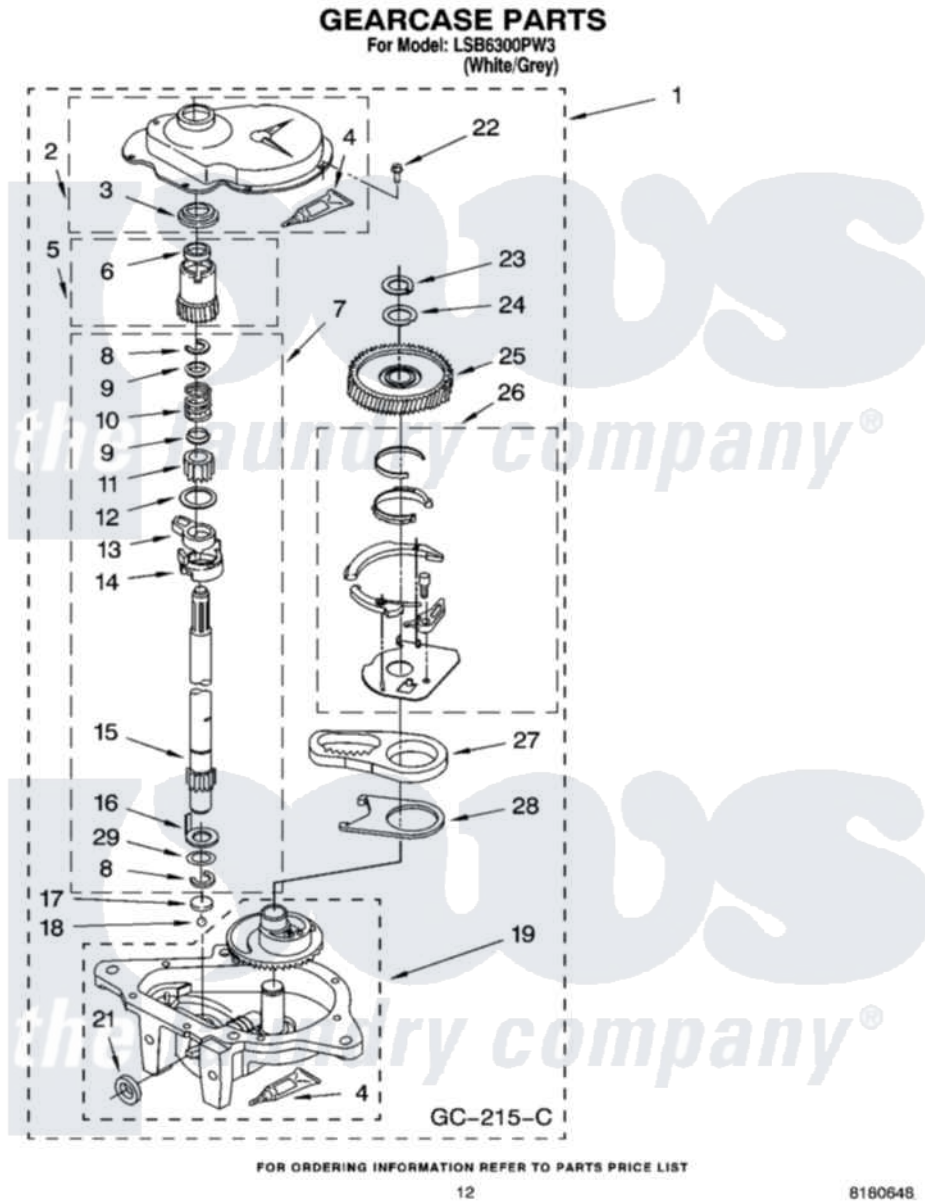

Whirlpool LSB6300PW3 08 - GEARCASE PARTS

12

8180648

Whirlpool [Residential Whirlpool LSB6300PW3 Washer Parts](#) Parts Diagram 08 - GEARCASE PARTS
Click on the part number to view part

Item	Original Part Number	Replaced By	Status	Part Description
1	3360630	3360629		Gearcase
2	285202			Cover, Gearcase
3	3349985			Seal, Gearcase Cover
4	285195			Sealer Sealer, Gasket
5	63320	285362		Gear and Pinion
6	356427			Seal, Spin Pinion
7	389387			Shaft, Agitator
8	90369		Not Available	Ring, Retaining (2)
9	62677			Retainer, Spring
10	62676			Spring, Agitator
11	63273	285509		Shaft, Agitator
12	62619			Washer, Agitator Gear
13	62580	285206		Cam-Agitator
14	62581	285206		Cam-Agitator
15	285509			Shaft, Agitator
16	62618			Washer, Cam Thrust

17	16018	285205	Bearing
18	85529	285205	Bearing
19	389230	285515	Gearcase
21	285352		Seal Kit, Thrust Plug
22	3351614		Screw, Gearcase Cover Mounting
23	3362552	285765	Ring-Retr
24	285735	285766	Washer Kit, Thrust
25	62570	285362	Gear and Pinon
26	388253	999516	Shelf-Glas
27	3349296	8546456	Rack, Connecting
28	62621		Actuator, Shift
29	388815		Washer, Intermediate 1 3976263 Miscellaneous Parts Bag 2 3976300 Washer, Inlet Hose 3 3366913 Clamp, Hose