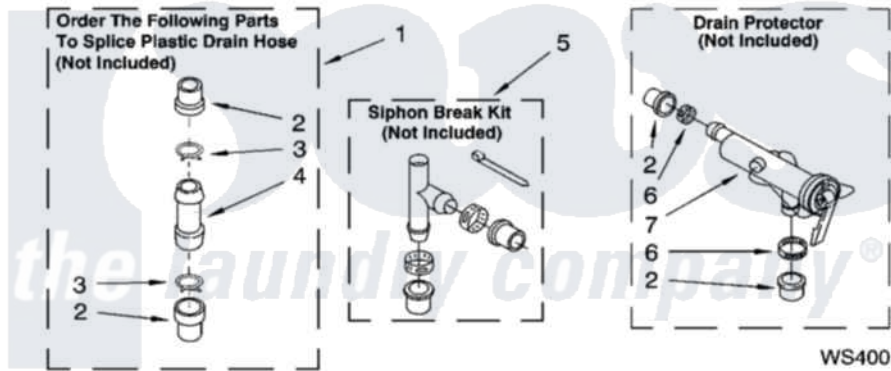

Whirlpool LSB6300PW3 09 - WATER SYSTEM PARTS, MISCELLANEOUS PARTS, OPTIONAL PARTS (NOT INCLUDED)

**WATER SYSTEM PARTS**

For Model: LSB6300PW3  
(White/Grey)

FOR ORDERING INFORMATION REFER TO PARTS PRICE LIST

.8180648

13

Whirlpool [Residential Whirlpool LSB6300PW3 Washer Parts](#) Parts Diagram 09 - WATER SYSTEM PARTS, MISCELLANEOUS PARTS, OPTIONAL PARTS (NOT INCLUDED)

[Click on the part number to view part](#)

Item	Original Part Number	Replaced By	Status	Part Description
1	<a href="#">285442</a>			Water System Parts
2	<a href="#">285321</a>			Water System Parts
3	370447	<a href="#">285655</a>		Clamp, Hose
4	<a href="#">16272</a>			Connector, Straight
5	<a href="#">285320</a>			Water System Parts
6	65349	<a href="#">285655</a>		Clamp, Hose
7	<a href="#">367031</a>			Water System Parts
1	<a href="#">3957361</a>			Miscellaneous Parts Bag
2	3976300	<a href="#">16123</a>		Washer Inlet-Hose Miscellaneous Parts Must be Ordered Separately.
3	<a href="#">3359452</a>			Nut, Lock
4	389102	<a href="#">W10001130</a>		Foot, Leveling
	<a href="#">72017</a>			Paint, Touch-Up
"	<a href="#">350938</a>			Paint, Pressurized Spray B